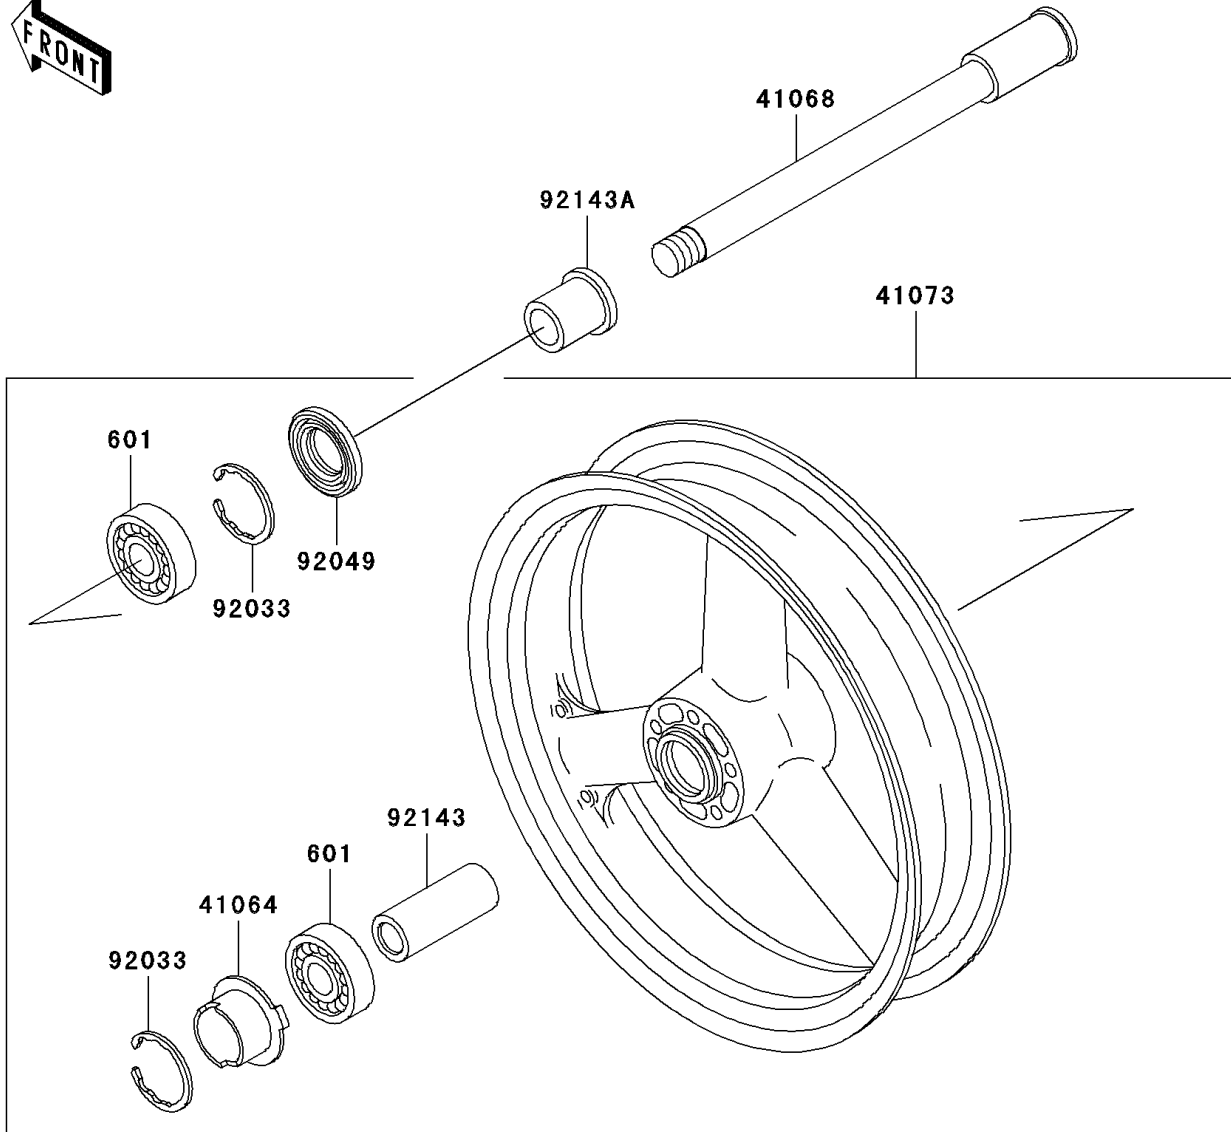

2000 Ninja® ZX™-7R PARTS DIAGRAM

Front Wheel

F2230

2000 Ninja® ZX™-7R PARTS LIST

Front Wheel

ITEM NAME	PART NUMBER	QUANTITY
BEARING-BALL,#6005UU (Ref # 601)	601B6005UU	1
GEAR-METER SCREW,9T (Ref # 41060)	41060-1140	1
GEAR-METER SCREW,24T (Ref # 41060A)	41060-1141	1
WASHER,5.1X9X0.4 (Ref # 41063)	41063-001	1
RECEIVER-SPEEDOMETER (Ref # 41064)	41064-1055	1
AXLE,FR (Ref # 41068)	41068-1327	1
WHEEL-ASSY,FR,P.C.GRAY (Ref # 41073)	41073-1496-DH	1
CASE-ASSY-METER GEAR (Ref # 41078)	41078-1082	1
BUSHING,METER GEAR CASE (Ref # 92028)	92028-1634	1
RING-SNAP,47MM (Ref # 92033)	92033-1042	1
PIN,SPRING,3X18 (Ref # 92043)	92043-1454	1
SEAL-OIL,BJN 32 47 5 (Ref # 92049)	92049-1377	1
SEAL-OIL,BJN-C2 35 52 5 (Ref # 92049A)	92049-1378	1
COLLAR,FR HUB,L=94 (Ref # 92143)	92143-1476	1
COLLAR,FR AXLE,RH,L=17.5 (Ref # 92143A)	92143-1477	1
COLLAR,FR AXLE,LH,L=44.5 (Ref # 92143B)	92143-1478	1