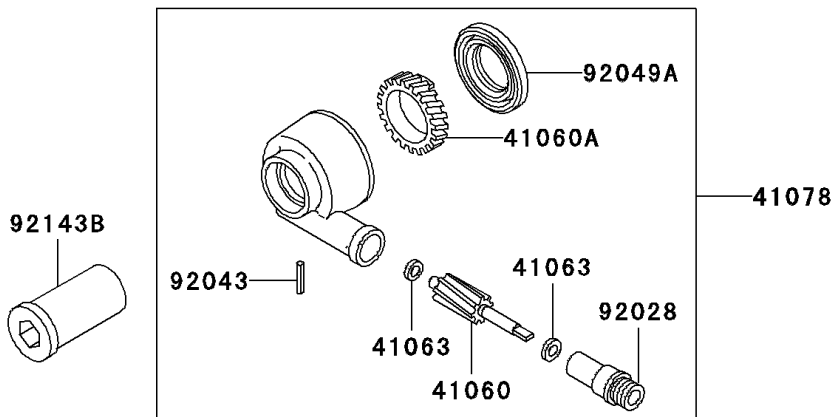

2000 Ninja® ZX™-7R PARTS DIAGRAM

Front Wheel

F2230

2000 Ninja® ZX™-7R PARTS LIST

Front Wheel

ITEM NAME	PART NUMBER	QUANTITY
BEARING-BALL,#6005UU (Ref # 601)	601B6005UU	1
GEAR-METER SCREW,9T (Ref # 41060)	41060-1140	1
GEAR-METER SCREW,24T (Ref # 41060A)	41060-1141	1
WASHER,5.1X9X0.4 (Ref # 41063)	41063-001	1
RECEIVER-SPEEDOMETER (Ref # 41064)	41064-1055	1
AXLE,FR (Ref # 41068)	41068-1327	1
WHEEL-ASSY,FR,P.C.GRAY (Ref # 41073)	41073-1496-DH	1
CASE-ASSY-METER GEAR (Ref # 41078)	41078-1082	1
BUSHING,METER GEAR CASE (Ref # 92028)	92028-1634	1
RING-SNAP,47MM (Ref # 92033)	92033-1042	1
PIN,SPRING,3X18 (Ref # 92043)	92043-1454	1
SEAL-OIL,BJN 32 47 5 (Ref # 92049)	92049-1377	1
SEAL-OIL,BJN-C2 35 52 5 (Ref # 92049A)	92049-1378	1
COLLAR,FR HUB,L=94 (Ref # 92143)	92143-1476	1
COLLAR,FR AXLE,RH,L=17.5 (Ref # 92143A)	92143-1477	1
COLLAR,FR AXLE,LH,L=44.5 (Ref # 92143B)	92143-1478	1