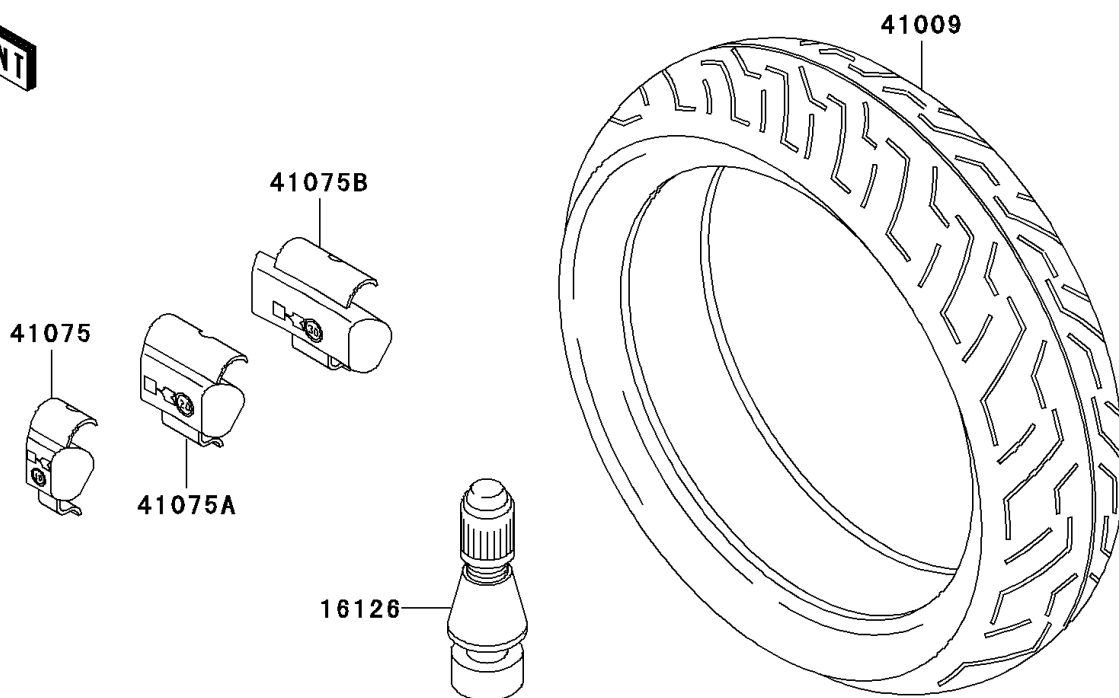

## 2000 Ninja® ZX™-7R PARTS DIAGRAM

Tires

F2210

## 2000 Ninja® ZX™-7R PARTS LIST

Tires

ITEM NAME	PART NUMBER	QUANTITY
VALVE,TIRE (Ref # 16126)	16126-1140	1
TIRE,FR,120/70ZR17(58W),D204FL (Ref # 41009)	41009-1140	1
TIRE,RR,190/50ZR17(73W),D204L (Ref # 41009A)	41009-1141	1
BALANCER-WHEEL,10G,SILVER (Ref # 41075)	41075-1014	1
BALANCER-WHEEL,20G,SILVER (Ref # 41075A)	41075-1015	1
BALANCER-WHEEL,30G,SILVER (Ref # 41075B)	41075-1016	1