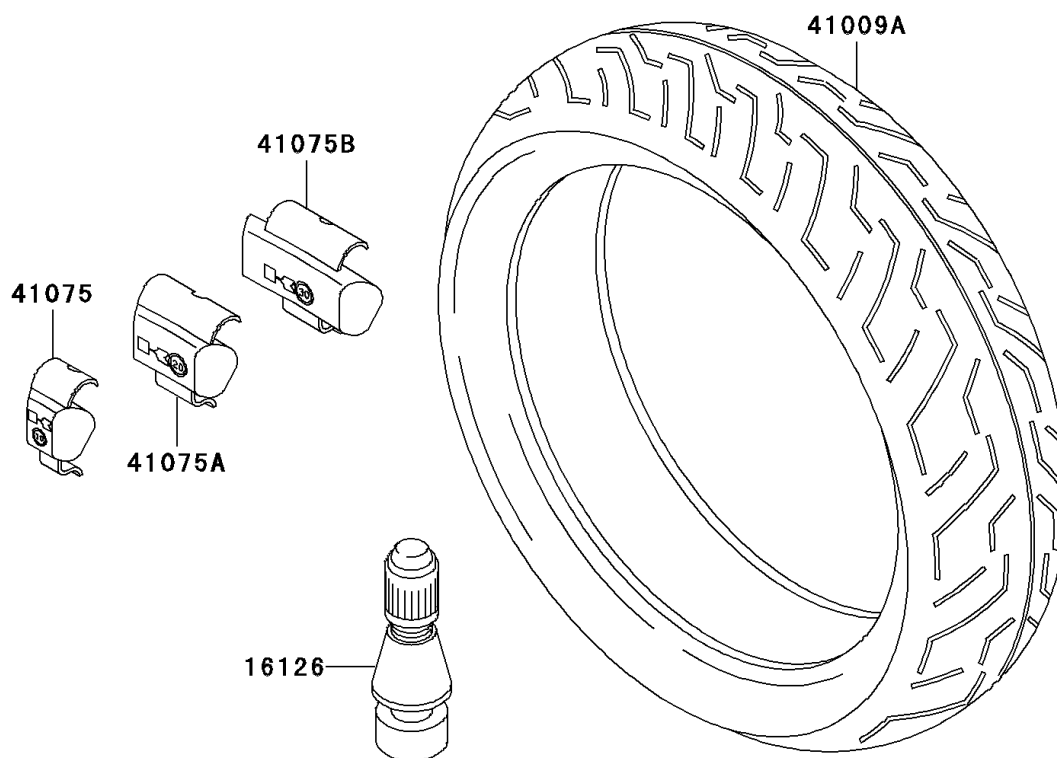

## 2000 Ninja® ZX™-7R PARTS DIAGRAM

Tires

F2210

## 2000 Ninja® ZX™-7R PARTS LIST

Tires

ITEM NAME	PART NUMBER	QUANTITY
VALVE,TIRE (Ref # 16126)	16126-1140	1
TIRE,FR,120/70ZR17(58W),D204FL (Ref # 41009)	41009-1140	1
TIRE,RR,190/50ZR17(73W),D204L (Ref # 41009A)	41009-1141	1
BALANCER-WHEEL,10G,SILVER (Ref # 41075)	41075-1014	1
BALANCER-WHEEL,20G,SILVER (Ref # 41075A)	41075-1015	1
BALANCER-WHEEL,30G,SILVER (Ref # 41075B)	41075-1016	1