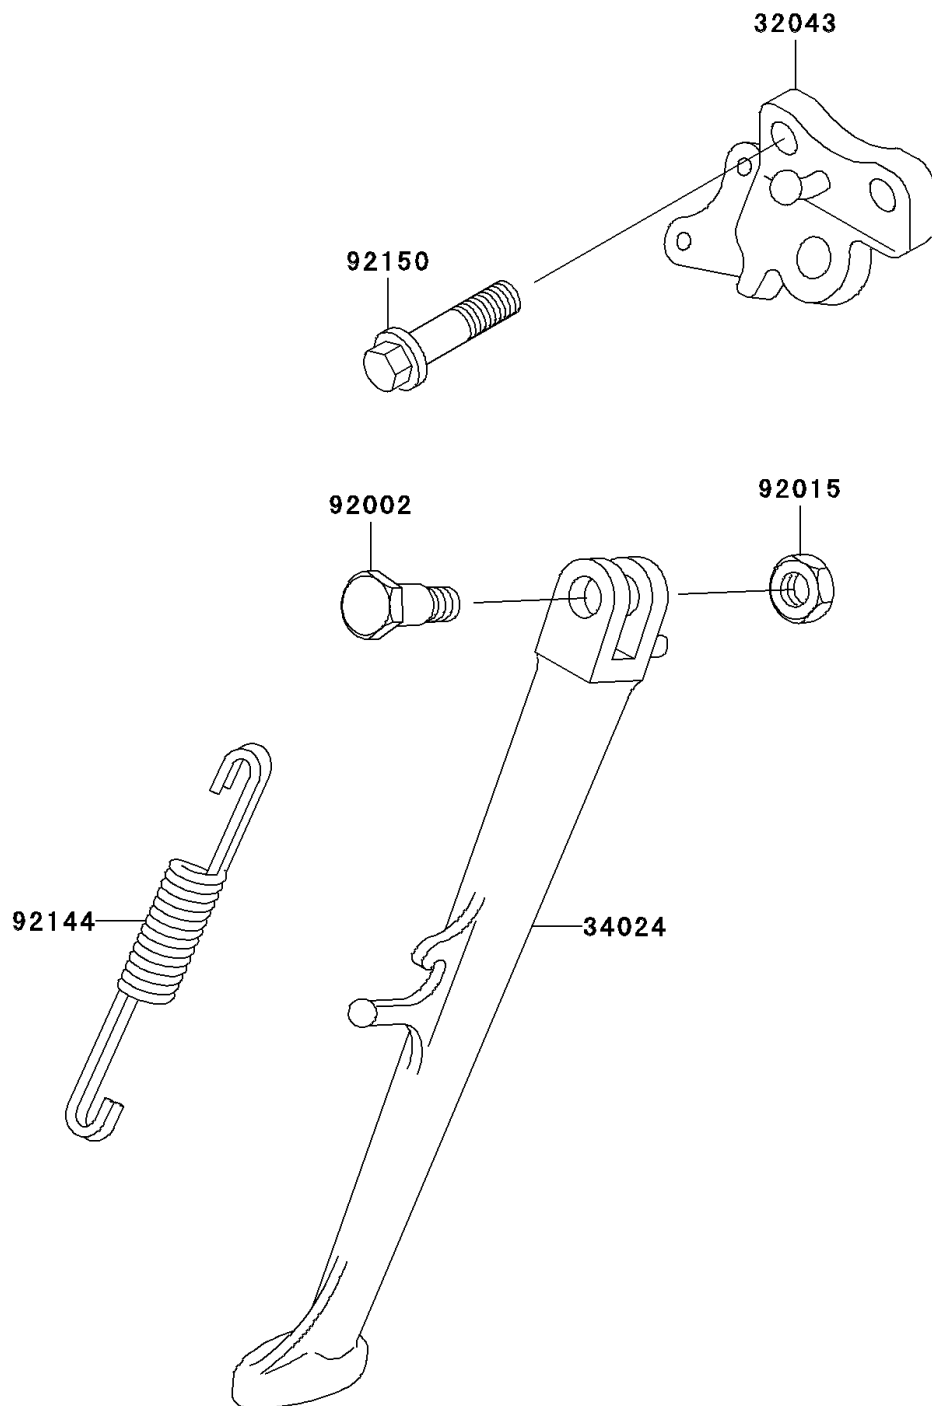

2000 Ninja® ZX™-7R PARTS DIAGRAM

Stand(s)

F2190

2000 Ninja® ZX™-7R PARTS LIST

Stand(s)

ITEM NAME	PART NUMBER	QUANTITY
BRACKET-STAND,SIDE (Ref # 32043)	32043-1407	1
STAND-SIDE,C.GRAY (Ref # 34024)	34024-1326-EZ	1
BOLT,SIDE STAND (Ref # 92002)	92002-1813	1
NUT,LOCK,10MM,BLACK (Ref # 92015)	92015-1188	1
SPRING,SIDE STAND (Ref # 92144)	92144-1127	1
BOLT,FLANGED,10X35 (Ref # 92150)	92150-1353	1