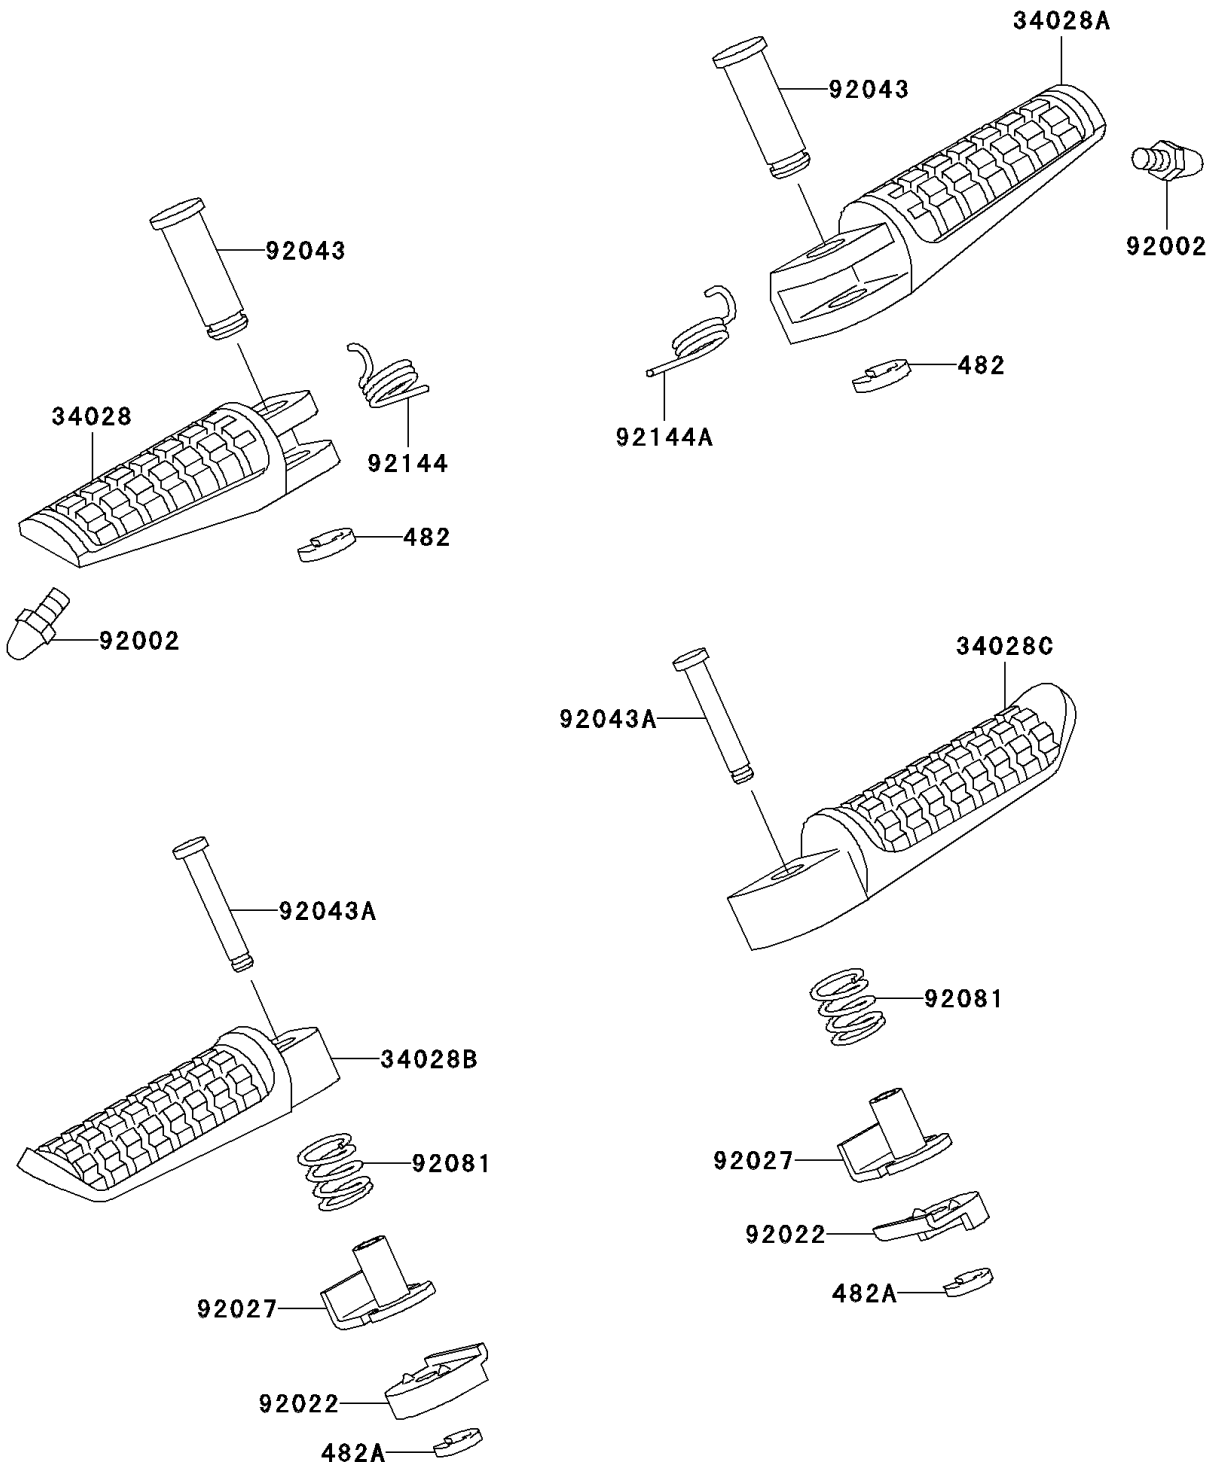

2000 Ninja® ZX™-7R PARTS DIAGRAM

Footrests

F2160

2000 Ninja® ZX™-7R PARTS LIST

Footrests

ITEM NAME	PART NUMBER	QUANTITY
CIRCLIP-TYPE-E,10MM (Ref # 482)	482L0100	1
CIRCLIP-TYPE-E,5MM (Ref # 482A)	482L5000	1
STEP,FR,LH (Ref # 34028)	34028-1338	1
STEP,FR,RH (Ref # 34028A)	34028-1339	1
STEP,RR,LH (Ref # 34028B)	34028-1488	1
STEP,RR,RH (Ref # 34028C)	34028-1489	1
BOLT,BANK SENSOR (Ref # 92002)	92002-1742	1
WASHER,STEP,RR (Ref # 92022)	92022-1507	1
COLLAR,STEP (Ref # 92027)	92027-1732	1
PIN,12X37 (Ref # 92043)	92043-1144	1
PIN,6X38.5 (Ref # 92043A)	92043-1238	1
SPRING,STEP,RR (Ref # 92081)	92081-1612	1
SPRING,STEP RETURN,LH (Ref # 92144)	92144-1567	1
SPRING,STEP RETURN (Ref # 92144A)	92144-1568	1