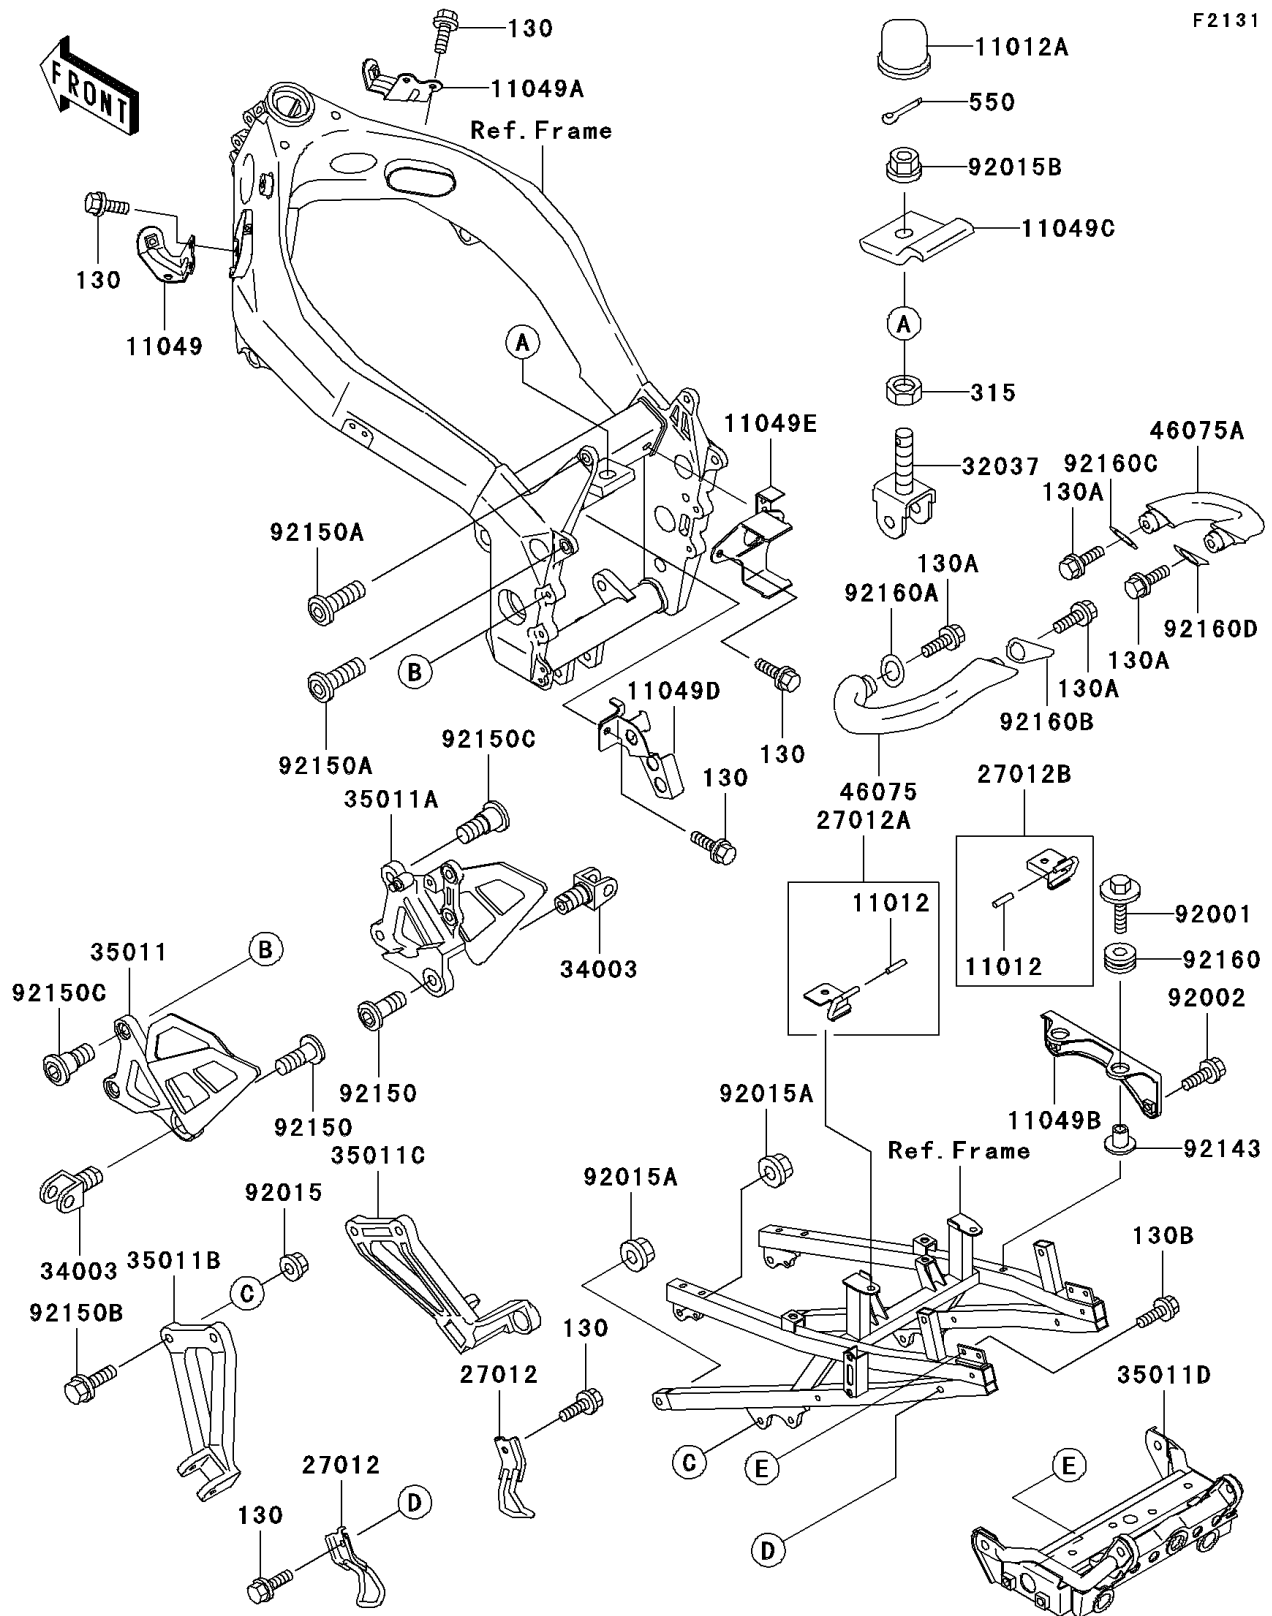

## 2000 Ninja® ZX™-7R PARTS DIAGRAM

Frame Fittings

## 2000 Ninja® ZX™-7R PARTS LIST

Frame Fittings

ITEM NAME	PART NUMBER	QUANTITY
BOLT-FLANGED,6X16,BLACK (Ref # 130)	130J0616	1
BOLT-FLANGED,8X16,BLACK (Ref # 130A)	130J0816	1
BOLT-FLANGED,8X20 (Ref # 130B)	130J0820	1
NUT-HEX-FINE,16MM (Ref # 315)	315B1600	1
PIN-COTTER,4.0X25 (Ref # 550)	550D4025	1
CAP,BUNGEE CORD HOOK (Ref # 11012)	11012-1589	1
CAP (Ref # 11012A)	11012-1844	1
BRACKET,RADIATOR,LH (Ref # 11049)	11049-1335	1
BRACKET,RADIATOR,RH (Ref # 11049A)	11049-1336	1
BRACKET,IGNITER (Ref # 11049B)	11049-1397	1
BRACKET,BATTERY CASE,FR (Ref # 11049C)	11049-1398	1
BRACKET,FUEL FILTER (Ref # 11049D)	11049-1701	1
BRACKET,FUEL PUMP (Ref # 11049E)	11049-1736	1
HOOK,BUNGEE CORD,RR (Ref # 27012)	27012-1475	1
HOOK,HELMET,LH (Ref # 27012A)	27012-1535	1
HOOK,HELMET,RH (Ref # 27012B)	27012-1536	1
BRACKET-SHOCKABSORBER (Ref # 32037)	32037-1564	1
HOLDER-STEP (Ref # 34003)	34003-1327	1
STAY,FR,LH (Ref # 35011)	35011-1552	1
STAY,FR,RH (Ref # 35011A)	35011-1553	1
STAY,RR,LH (Ref # 35011B)	35011-1554	1
STAY,RR,RH (Ref # 35011C)	35011-1555	1
STAY,TAIL,C.GRAY (Ref # 35011D)	35011-1783-EZ	1
GRIP,RR,LH,F.BLACK (Ref # 46075)	46075-1124-21	1
GRIP,RR,RH,F.BLACK (Ref # 46075A)	46075-1125-21	1
BOLT,6X30 (Ref # 92001)	92001-1776	1
BOLT,6X14 (Ref # 92002)	92002-1656	1
NUT,FLANGED,8MM (Ref # 92015)	92015-1406	1
NUT,FLANGED,10MM (Ref # 92015A)	92015-1415	1

## 2000 Ninja® ZX™-7R PARTS LIST

Frame Fittings

ITEM NAME	PART NUMBER	QUANTITY
NUT,FLANGED,16MM (Ref # 92015B)	92015-1881	1
COLLAR (Ref # 92143)	92143-1353	1
BOLT,SOCKET,10X25 (Ref # 92150)	92150-1268	1
BOLT,10X35 (Ref # 92150A)	92150-1295	1
BOLT,FLANGED,8X30 (Ref # 92150B)	92150-1455	1
BOLT,SOCKET,8X20 (Ref # 92150C)	92150-1839	1
DAMPER (Ref # 92160)	92160-1162	1
DAMPER,REAR GRIP,LH,FR (Ref # 92160A)	92160-1732	1
DAMPER,REAR GRIP,LH,RR (Ref # 92160B)	92160-1733	1
DAMPER,REAR GRIP,RH,FR (Ref # 92160C)	92160-1756	1
DAMPER,REAR GRIP,RH,RR (Ref # 92160D)	92160-1757	1