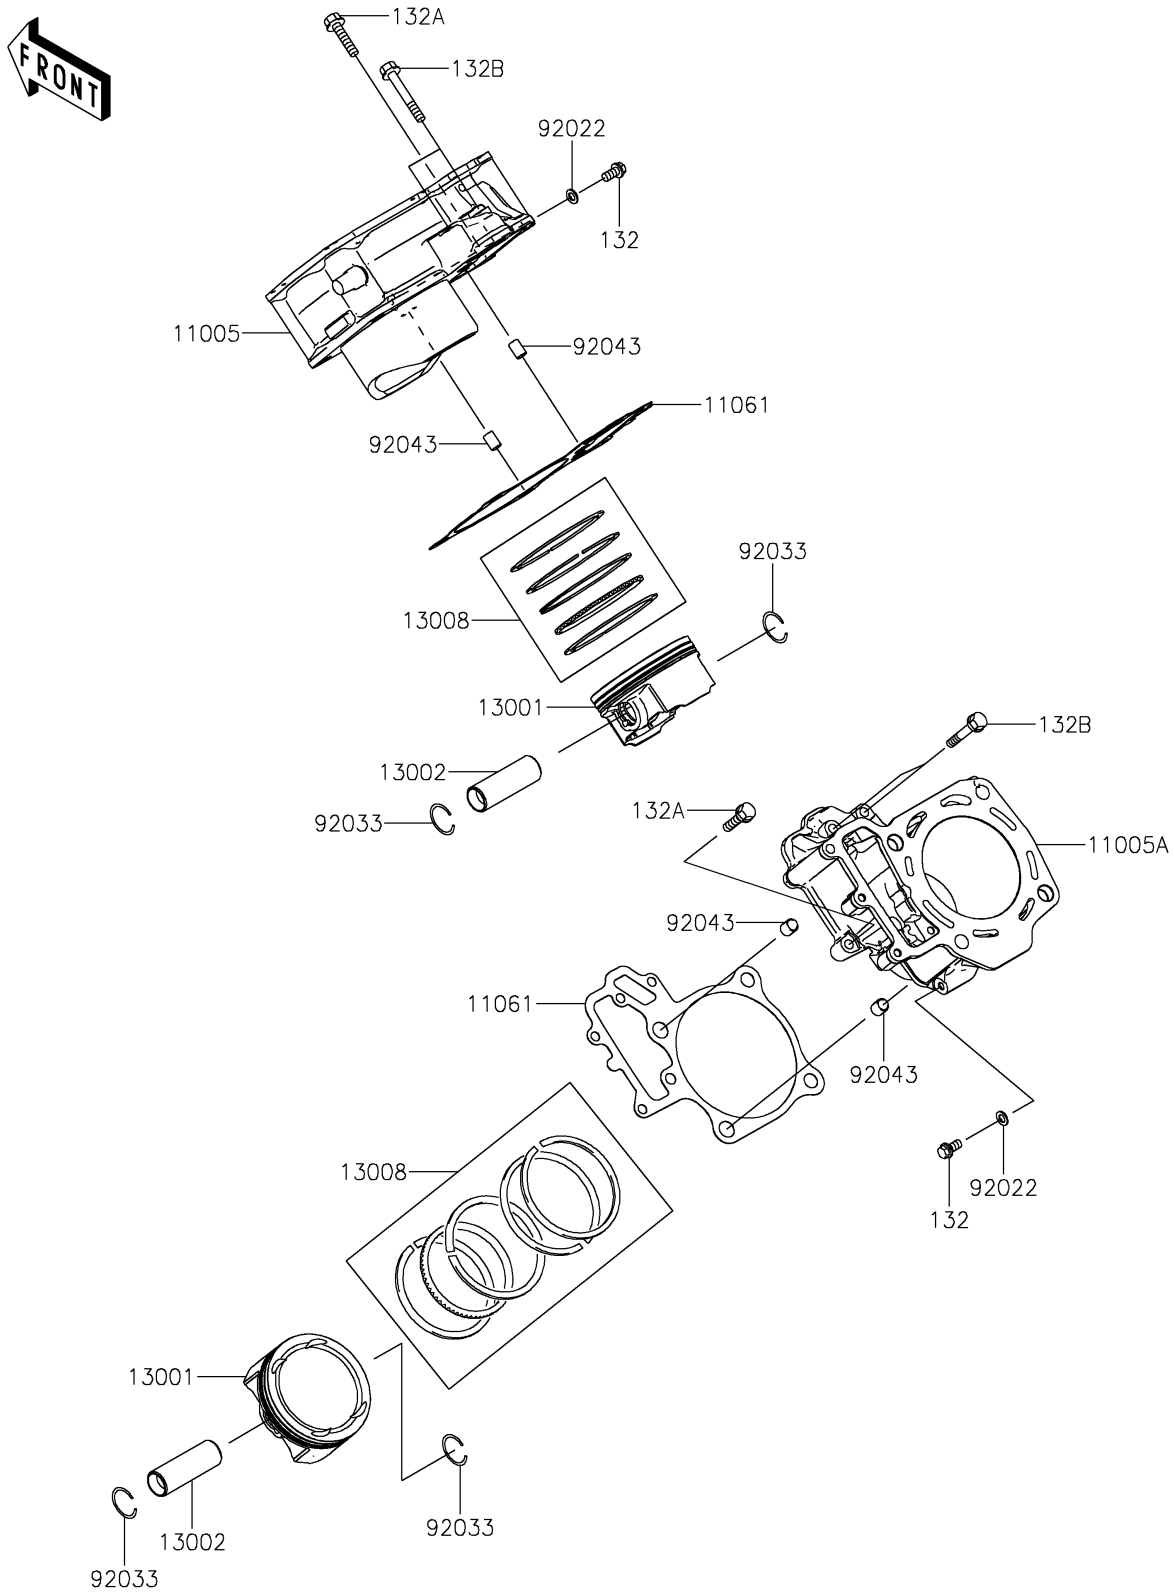

2023 TERYX4™

PARTS DIAGRAM

Cylinder/Piston(s)

E1120

2023 TERYX4™

PARTS LIST

Cylinder/Piston(s)

ITEM NAME	PART NUMBER	QUANTITY
CYLINDER-ENGINE,FR (Ref # 11005)	11005-0628	1
CYLINDER-ENGINE,RR (Ref # 11005A)	11005-0629	1
GASKET,CYLINDER BASE (Ref # 11061)	11061-0730	2
PISTON-ENGINE (Ref # 13001)	13001-0740	2
PIN-PISTON (Ref # 13002)	13002-0711	2
RING-SET-PISTON (Ref # 13008)	13008-0042	2
WASHER,6.2X11X1 (Ref # 92022)	92022-304	2
RING-SNAP (Ref # 92033)	92033-1207	4
PIN,10.1X12X14 (Ref # 92043)	92043-4009	4
BOLT-FLANGED-SMALL,6X12 (Ref # 132)	132BA0612	2
BOLT-FLANGED-SMALL,6X30 (Ref # 132A)	132BA0630	2
BOLT-FLANGED-SMALL,6X40 (Ref # 132B)	132BA0640	4