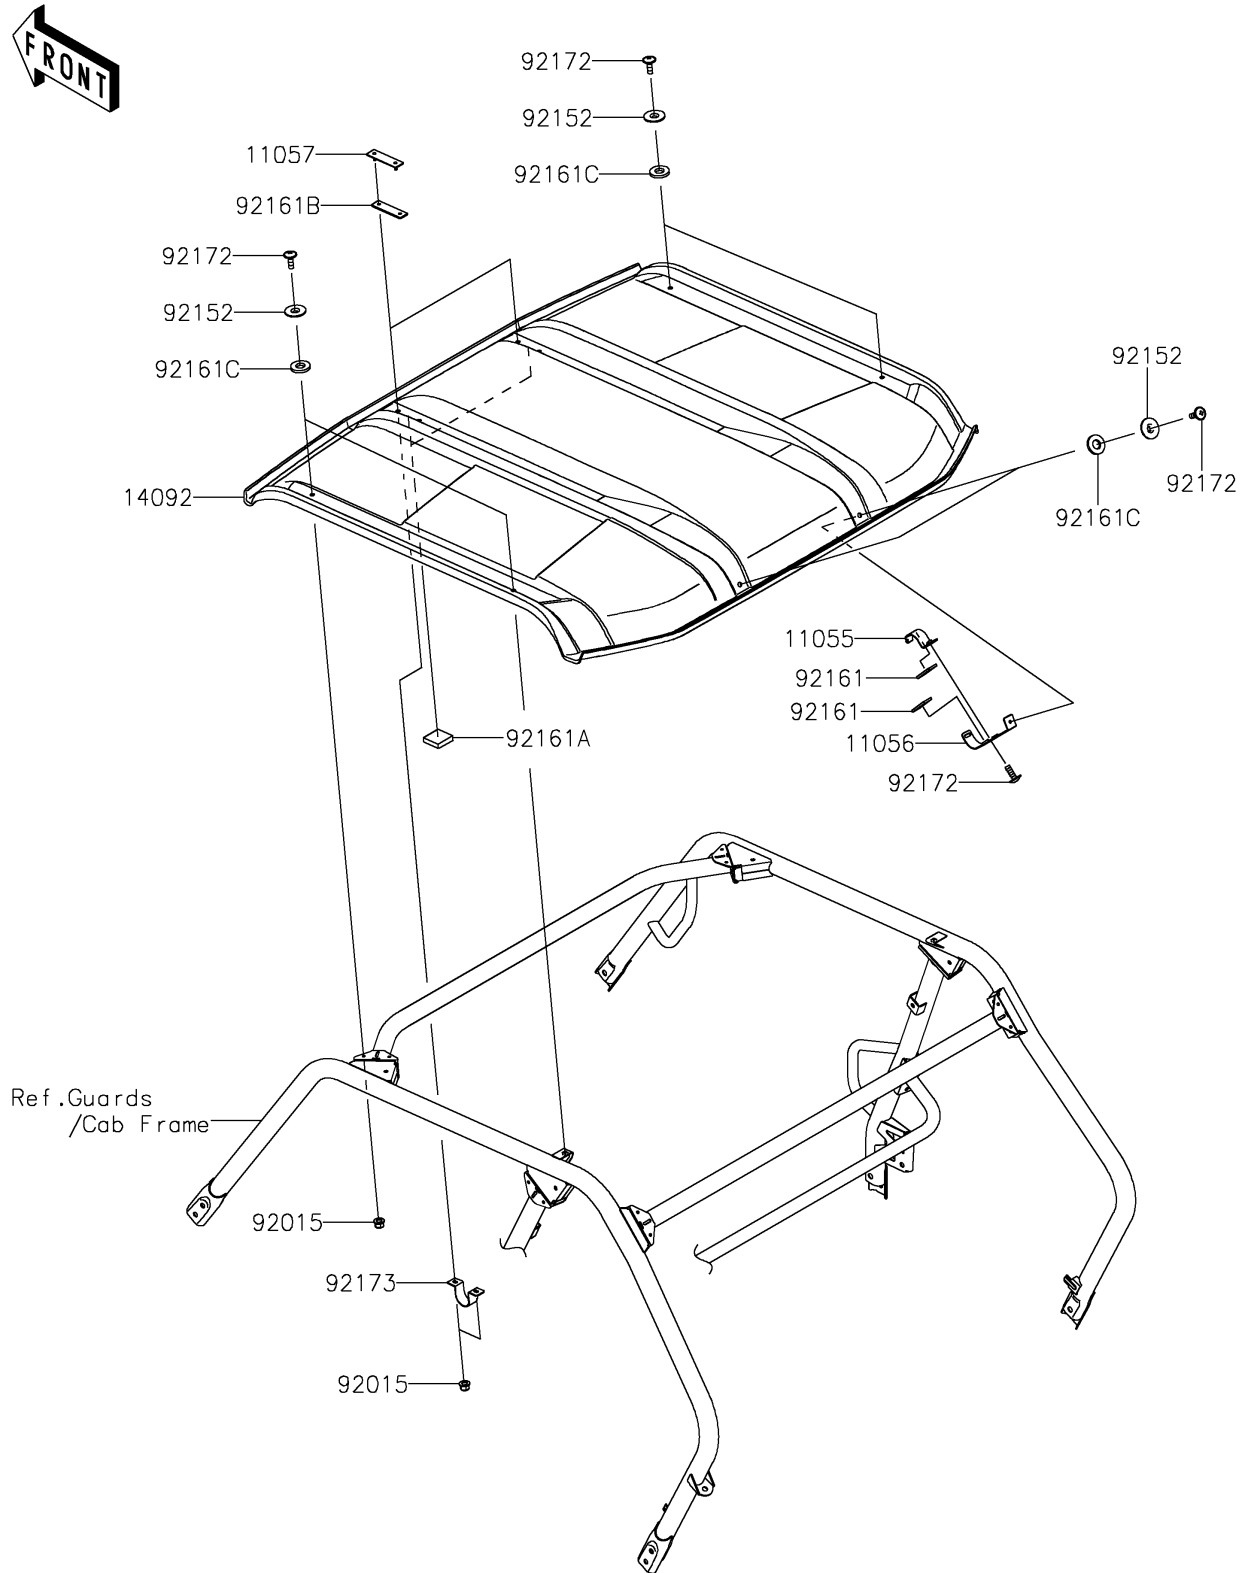

2025 TERYX® S LE

PARTS DIAGRAM

Sun Top

F2876