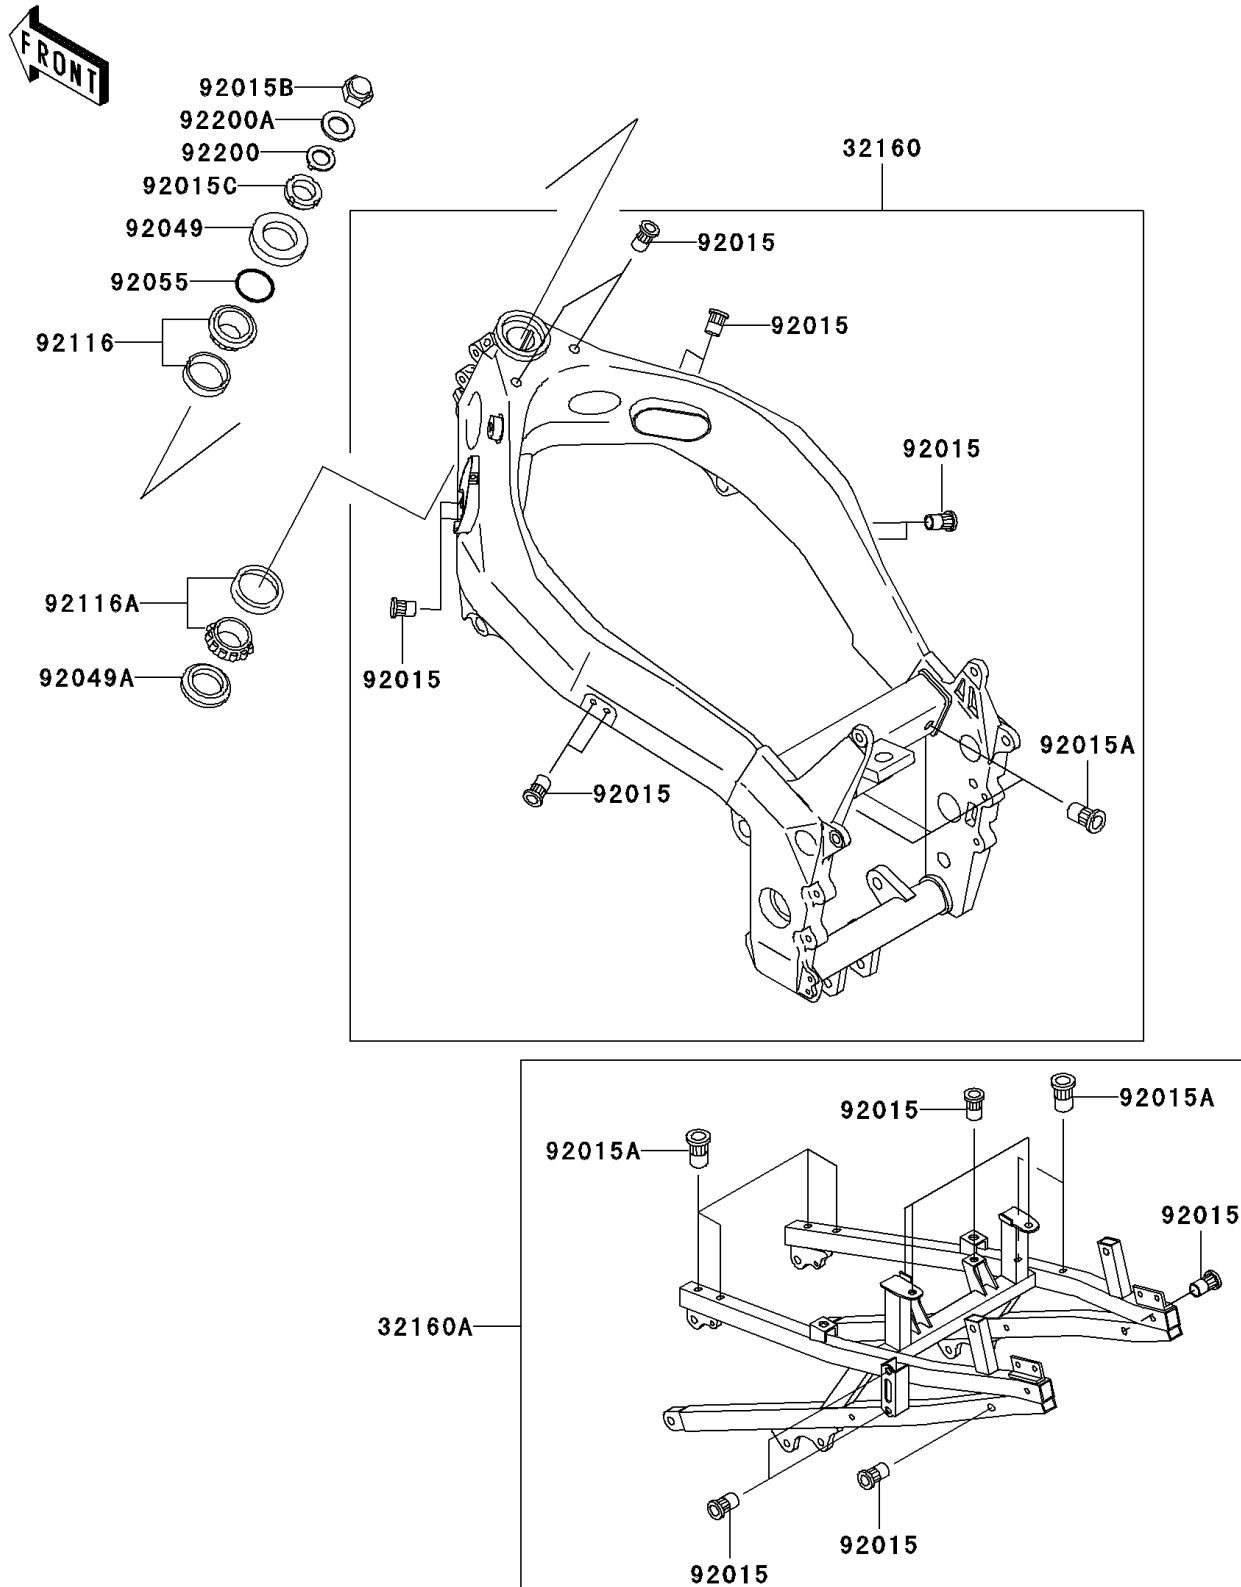

2000 Ninja® ZX™-7R PARTS DIAGRAM

Frame

F2120

2000 Ninja® ZX™-7R PARTS LIST

Frame

ITEM NAME	PART NUMBER	QUANTITY
FRAME-COMP,AL,FR,C.GRAY (Ref # 32160)	32160-1423-EZ	1
FRAME-COMP,AL,RR,C.GRAY (Ref # 32160A)	32160-1424-EZ	1
NUT,POP,6MM,L=15 (Ref # 92015)	92015-1791	1
NUT,POP,6MM,L=16.5 (Ref # 92015A)	92015-1792	1
NUT,CAP,25MM (Ref # 92015B)	92015-1847	1
NUT,STEERING STEM,35MM (Ref # 92015C)	92015-1848	1
SEAL-OIL,HX043N2-A (Ref # 92049)	92049-1436	1
SEAL-OIL,MX043N1-A (Ref # 92049A)	92049-1437	1
RING-O,34.5X2.0 (Ref # 92055)	92055-1452	1
BEARING-ROLLER,32907JR-2 (Ref # 92116)	92116-1072	1
BEARING-ROLLER,32907JR-3 (Ref # 92116A)	92116-1074	1
WASHER,CLAW,25.5X40X2.3 (Ref # 92200)	92200-1083	1
WASHER,25.5X42X2.3 (Ref # 92200A)	92200-1084	1