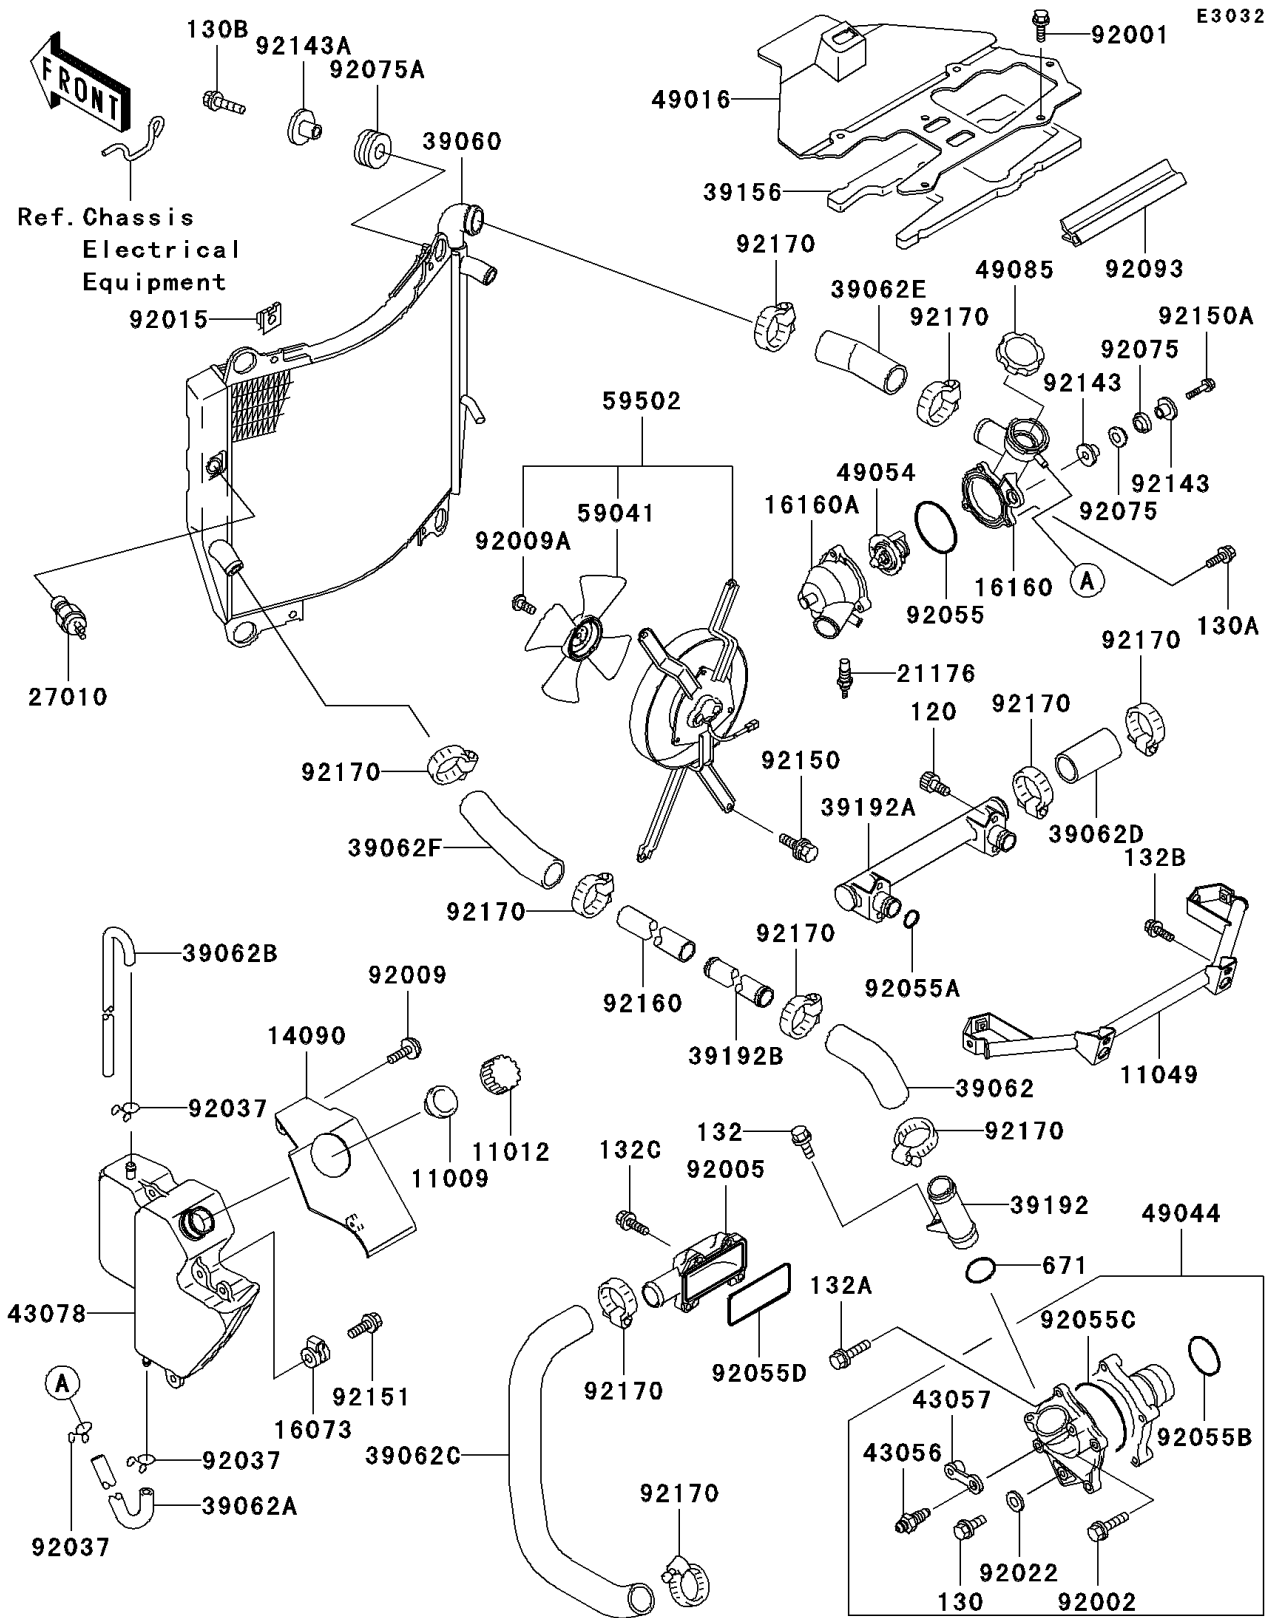

2000 Ninja® ZX™-7R PARTS DIAGRAM

Radiator