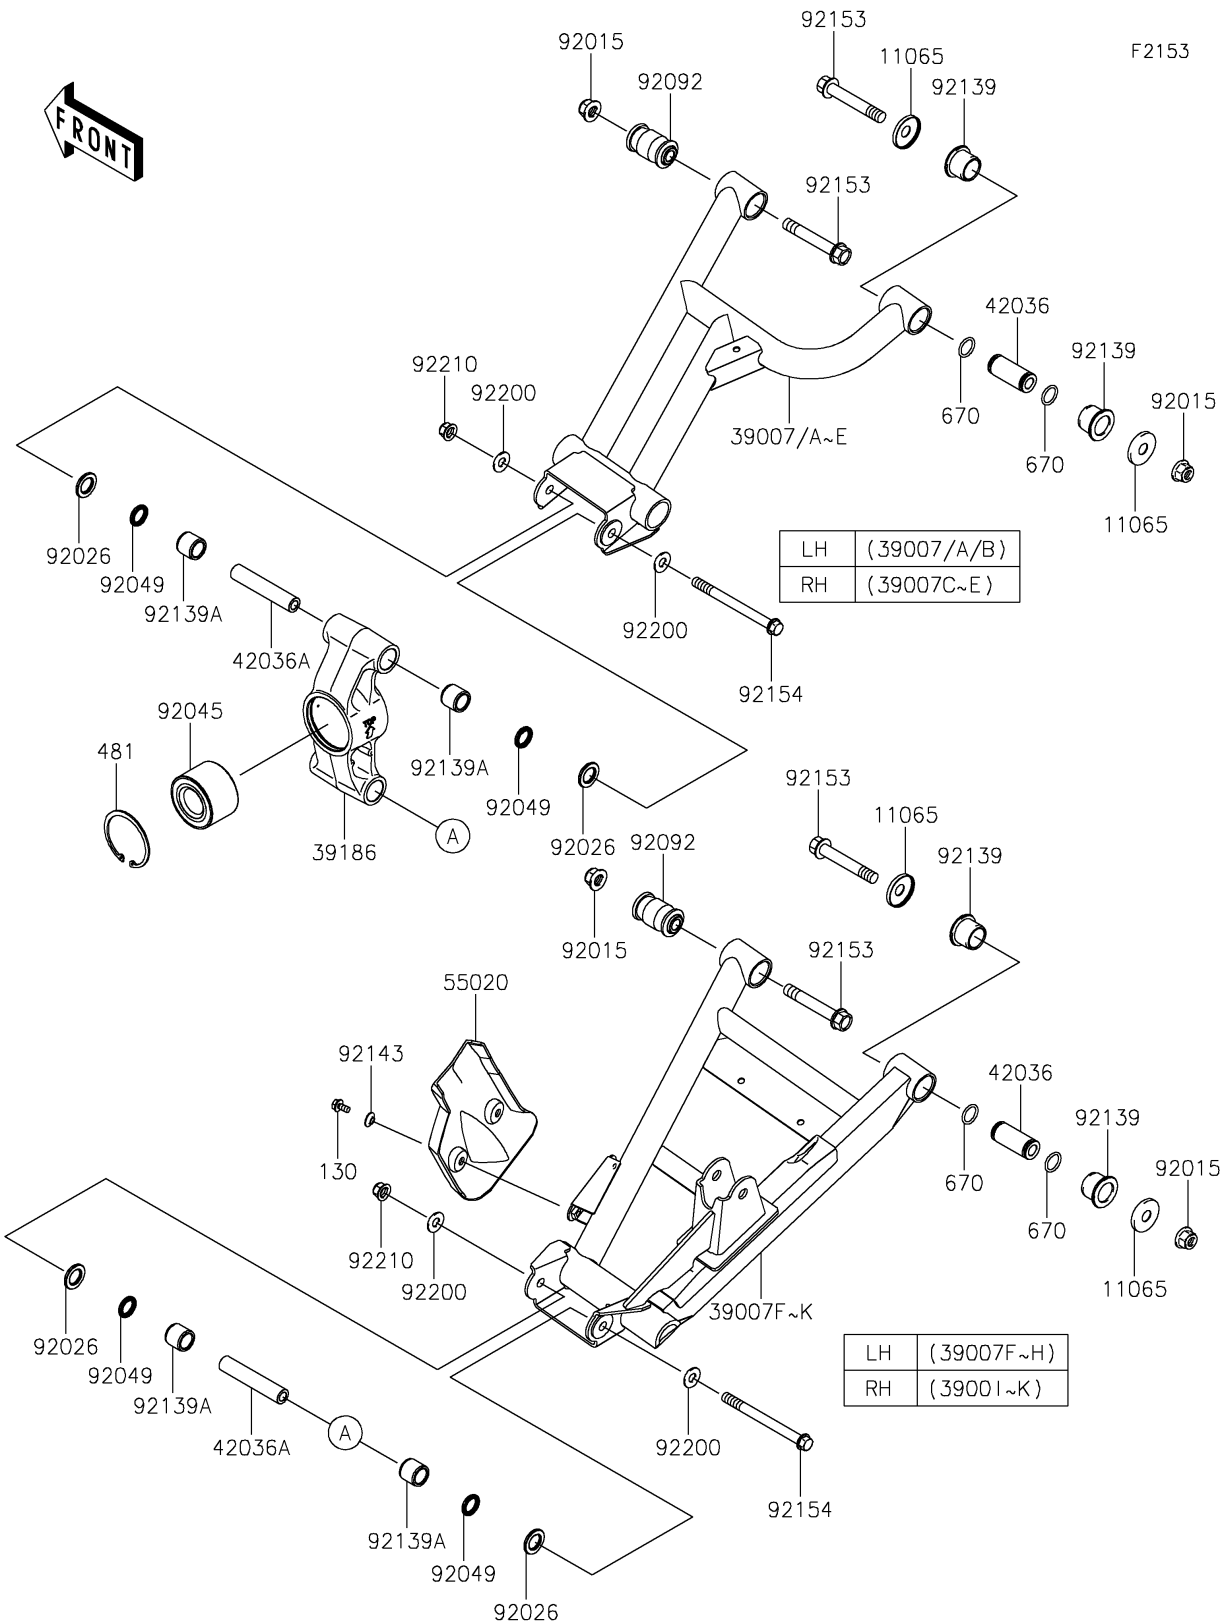

## PARTS DIAGRAM

### Rear Suspension

## PARTS LIST

### Rear Suspension

ITEM NAME	PART NUMBER	QUANTITY
CAP (Ref # 11065)	11065-0253	8
ARM-SUSP,RR,UPP,LH,P.C.P.RED (Ref # 39007A)	39007-0449-57C	1
ARM-SUSP,RR,UPP,LH,P.P.N.YEL (Ref # 39007B)	39007-0449-66P	1
ARM-SUSP,RR,UPP,RH,P.C.P.RED (Ref # 39007D)	39007-0450-57C	1
ARM-SUSP,RR,UPP,RH,P.P.N.YEL (Ref # 39007E)	39007-0450-66P	1
ARM-SUSP,RR,LWR,LH,P.C.P.RED (Ref # 39007G)	39007-0451-57C	1
ARM-SUSP,RR,LWR,LH,P.P.N.YEL (Ref # 39007H)	39007-0451-66P	1
ARM-SUSP,RR,LWR,RH,P.C.P.RED (Ref # 39007J)	39007-0452-57C	1
ARM-SUSP,RR,LWR,RH,P.P.N.YEL (Ref # 39007K)	39007-0452-66P	1
KNUCKLE,RR (Ref # 39186)	39186-0316	2
SLEEVE (Ref # 42036)	42036-0062	4
SLEEVE,10X17X88 (Ref # 42036A)	42036-0710	4
GUARD,REAR ARM (Ref # 55020)	55020-0805	2
NUT,LOCK,FLANGED,12MM (Ref # 92015)	92015-1433	8
SPACER,17X28.6X3 (Ref # 92026)	92026-0746	8
BEARING-BALL,30X62X40 (Ref # 92045)	92045-0801	2
SEAL-OIL,17X24X3 (Ref # 92049)	92049-0726	8
BUSHING-RUBBER (Ref # 92092)	92092-0555	4
BUSHING (Ref # 92139)	92139-0231	8
BUSHING,17X24X21.5 (Ref # 92139A)	92139-0736	8
COLLAR (Ref # 92143)	92143-1087	4
BOLT,FLANGED,12X76.5 (Ref # 92153)	92153-1733	8
BOLT,FLANGED,10X117 (Ref # 92154)	92154-0743	4
WASHER,10.3X23X1.6 (Ref # 92200)	92200-2009	8
NUT,LOCK,FLANGED,10MM (Ref # 92210)	92210-1080	4
BOLT-FLANGED,6X12 (Ref # 130)	130BA0612	4
CIRCLIP (Ref # 481)	481J6200	2
O RING,18MM (Ref # 670)	670B2018	8