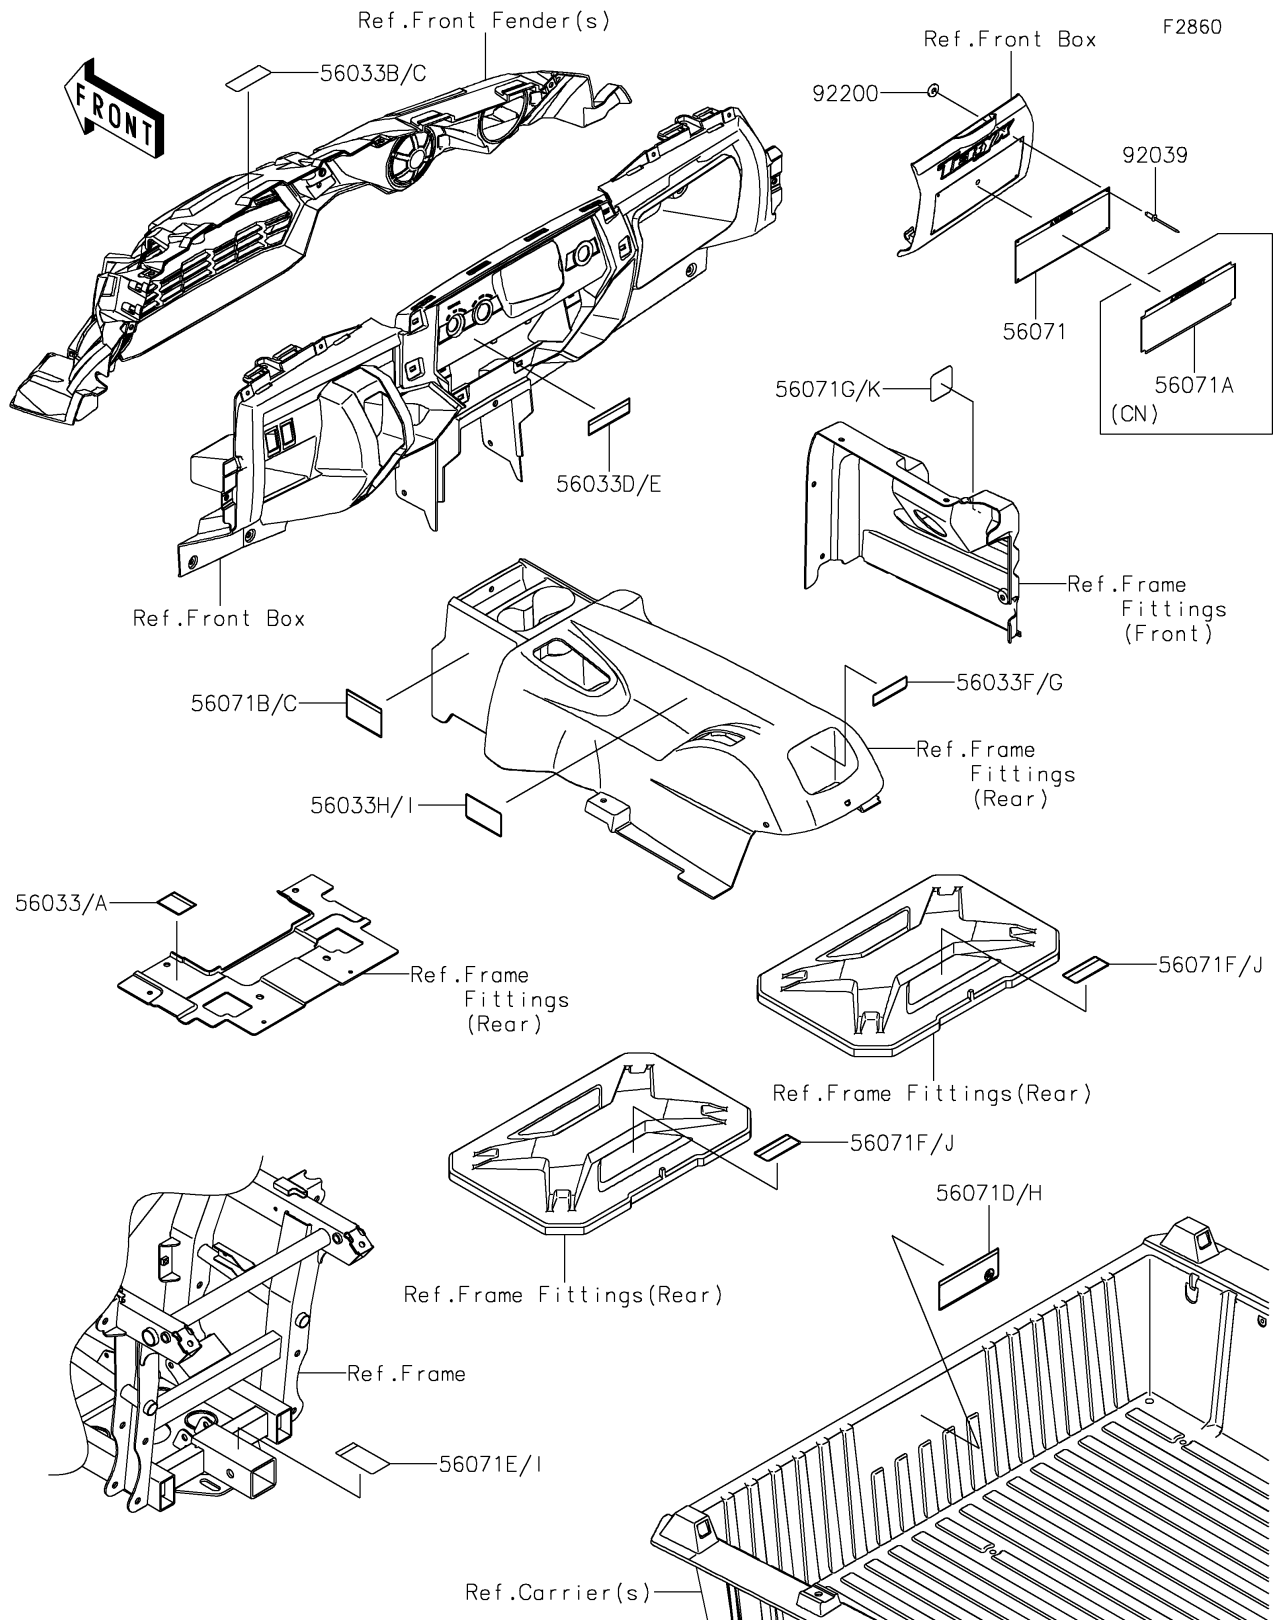

# 2024 Teryx<sup>®</sup>

## PARTS DIAGRAM

### Labels

ITEM NAME	PART NUMBER	QUANTITY
LABEL-MANUAL,OIL MAINTENANCE (Ref # 56033)	56033-0372	1
LABEL-MANUAL,OIL MAINTENANCE (Ref # 56033A)	56033-0373	1
LABEL-MANUAL,AIR CLEANER (Ref # 56033B)	56033-0724	1
LABEL-MANUAL,AIR CLEANER (Ref # 56033C)	56033-0731	1
LABEL-MANUAL,SHIFT NOTICE (Ref # 56033D)	56033-0822	1
LABEL-MANUAL,SHIFT NOTICE (Ref # 56033E)	56033-0826	1
LABEL-MANUAL,STORAGE (Ref # 56033F)	56033-0925	1
LABEL-MANUAL,STORAGE (Ref # 56033G)	56033-0930	1
LABEL-MANUAL,DRIVE BELT (Ref # 56033H)	56033-0996	1
LABEL-MANUAL,DRIVE BELT (Ref # 56033I)	56033-1000	1
LABEL-WARNING (Ref # 56071)	56071-0502	1
LABEL-WARNING,GENERAL (Ref # 56071A)	56071-0503	1
LABEL-WARNING,TIRE (Ref # 56071B)	56071-0504	1
LABEL-WARNING,TIRE (Ref # 56071C)	56071-0505	1
LABEL-WARNING,CARGO (Ref # 56071D)	56071-0585	1
LABEL-WARNING,TRAILER HITCH (Ref # 56071E)	56071-0586	1
LABEL-WARNING,NO PASSENGERS (Ref # 56071F)	56071-0587	2
LABEL-WARNING,GASOLINE (Ref # 56071G)	56071-0588	1
LABEL-WARNING,CARGO (Ref # 56071H)	56071-0590	1
LABEL-WARNING,TRAILER HITCH (Ref # 56071I)	56071-0591	1
LABEL-WARNING,NO PASSENGERS (Ref # 56071J)	56071-0592	2
LABEL-WARNING,GASOLINE (Ref # 56071K)	56071-0593	1
RIVET,3.2X8 (Ref # 92039)	92039-3763	4
WASHER,3.5X8X1 (Ref # 92200)	92200-1251	4