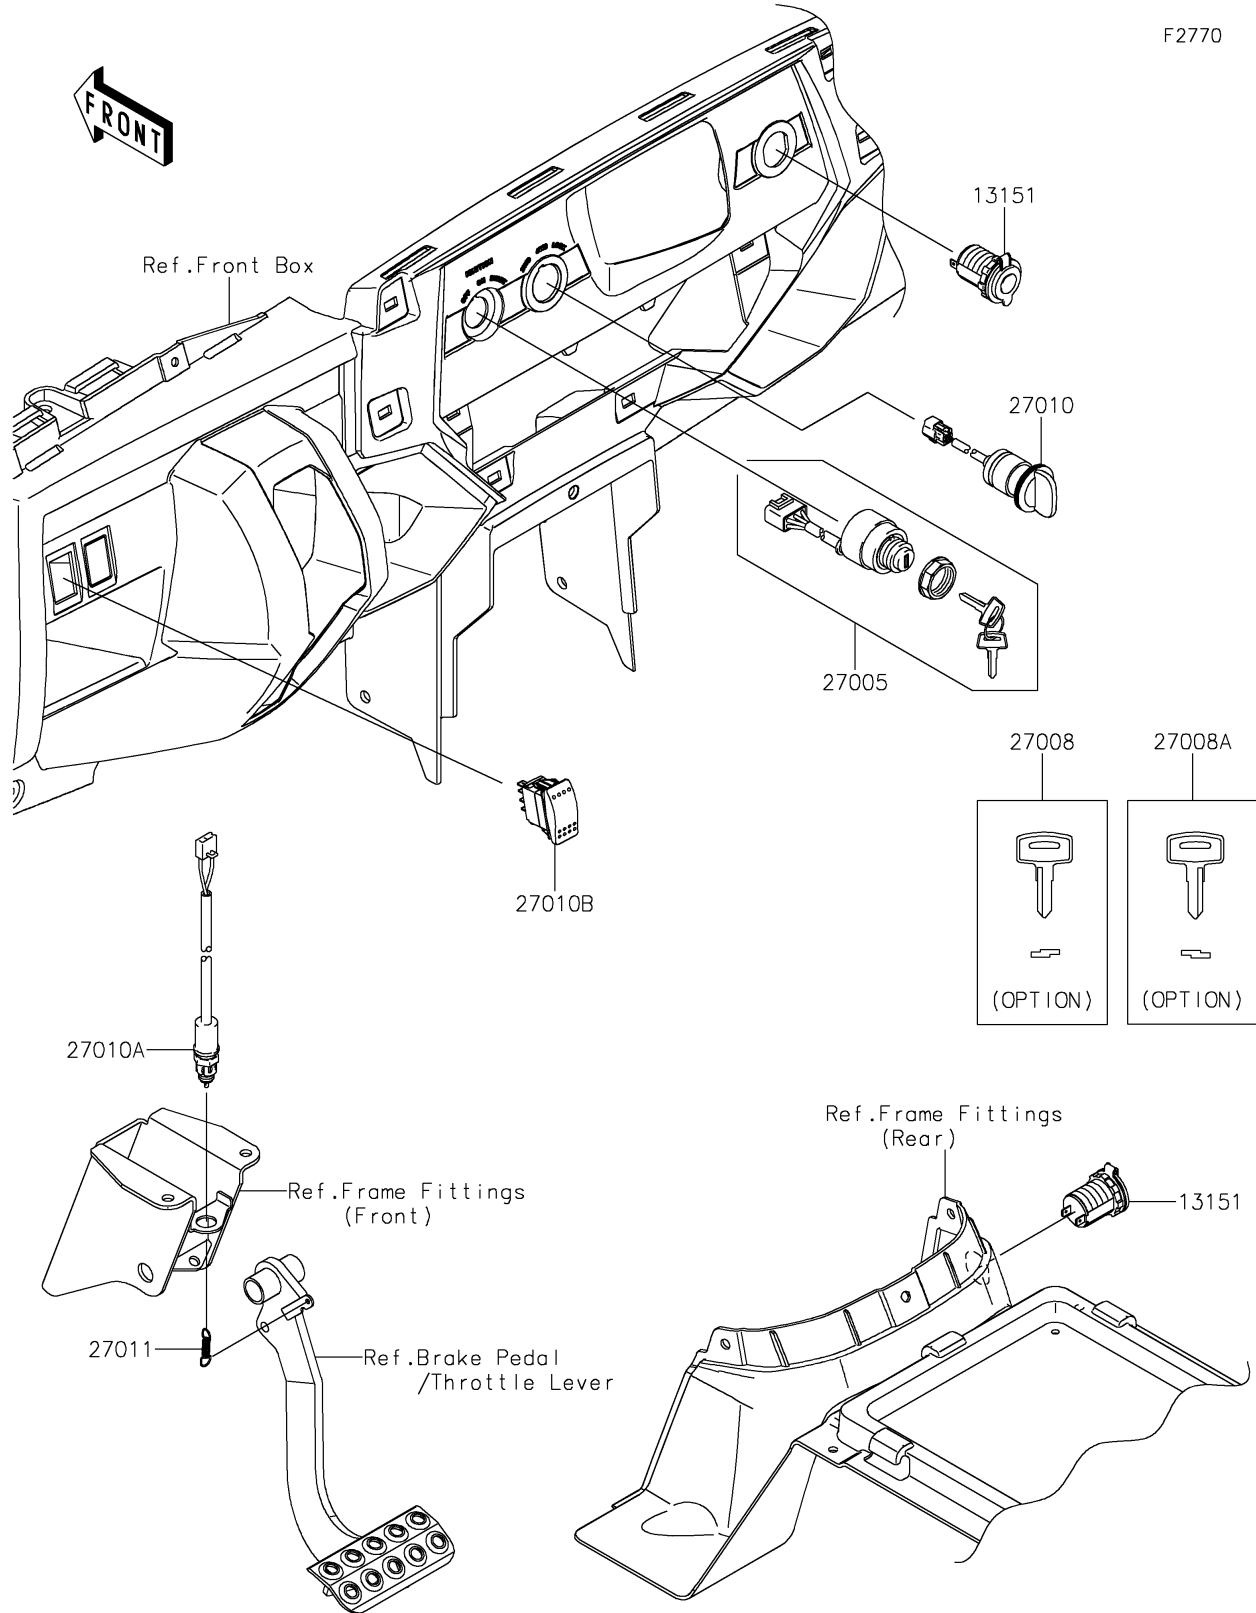

2023 TERYX® PARTS DIAGRAM

Ignition Switch

F2770

2023 TERYX® PARTS LIST

Ignition Switch

ITEM NAME	PART NUMBER	QUANTITY
SWITCH-COMP,OUTLET,12V (Ref # 13151)	13151-0556	2
SWITCH-ASSY-IGNITION (Ref # 27005)	27005-0036	1
KEY-LOCK,BLANK (Ref # 27008)	27008-1153	1
KEY-LOCK,BLANK (Ref # 27008A)	27008-1157	1
SWITCH (Ref # 27010)	27010-0706	1
SWITCH,BRAKE (Ref # 27010A)	27010-0724	1
SWITCH,OUTER (Ref # 27010B)	27010-0806	1
SPRING,BRAKE LAMP SWITCH (Ref # 27011)	27011-006	1