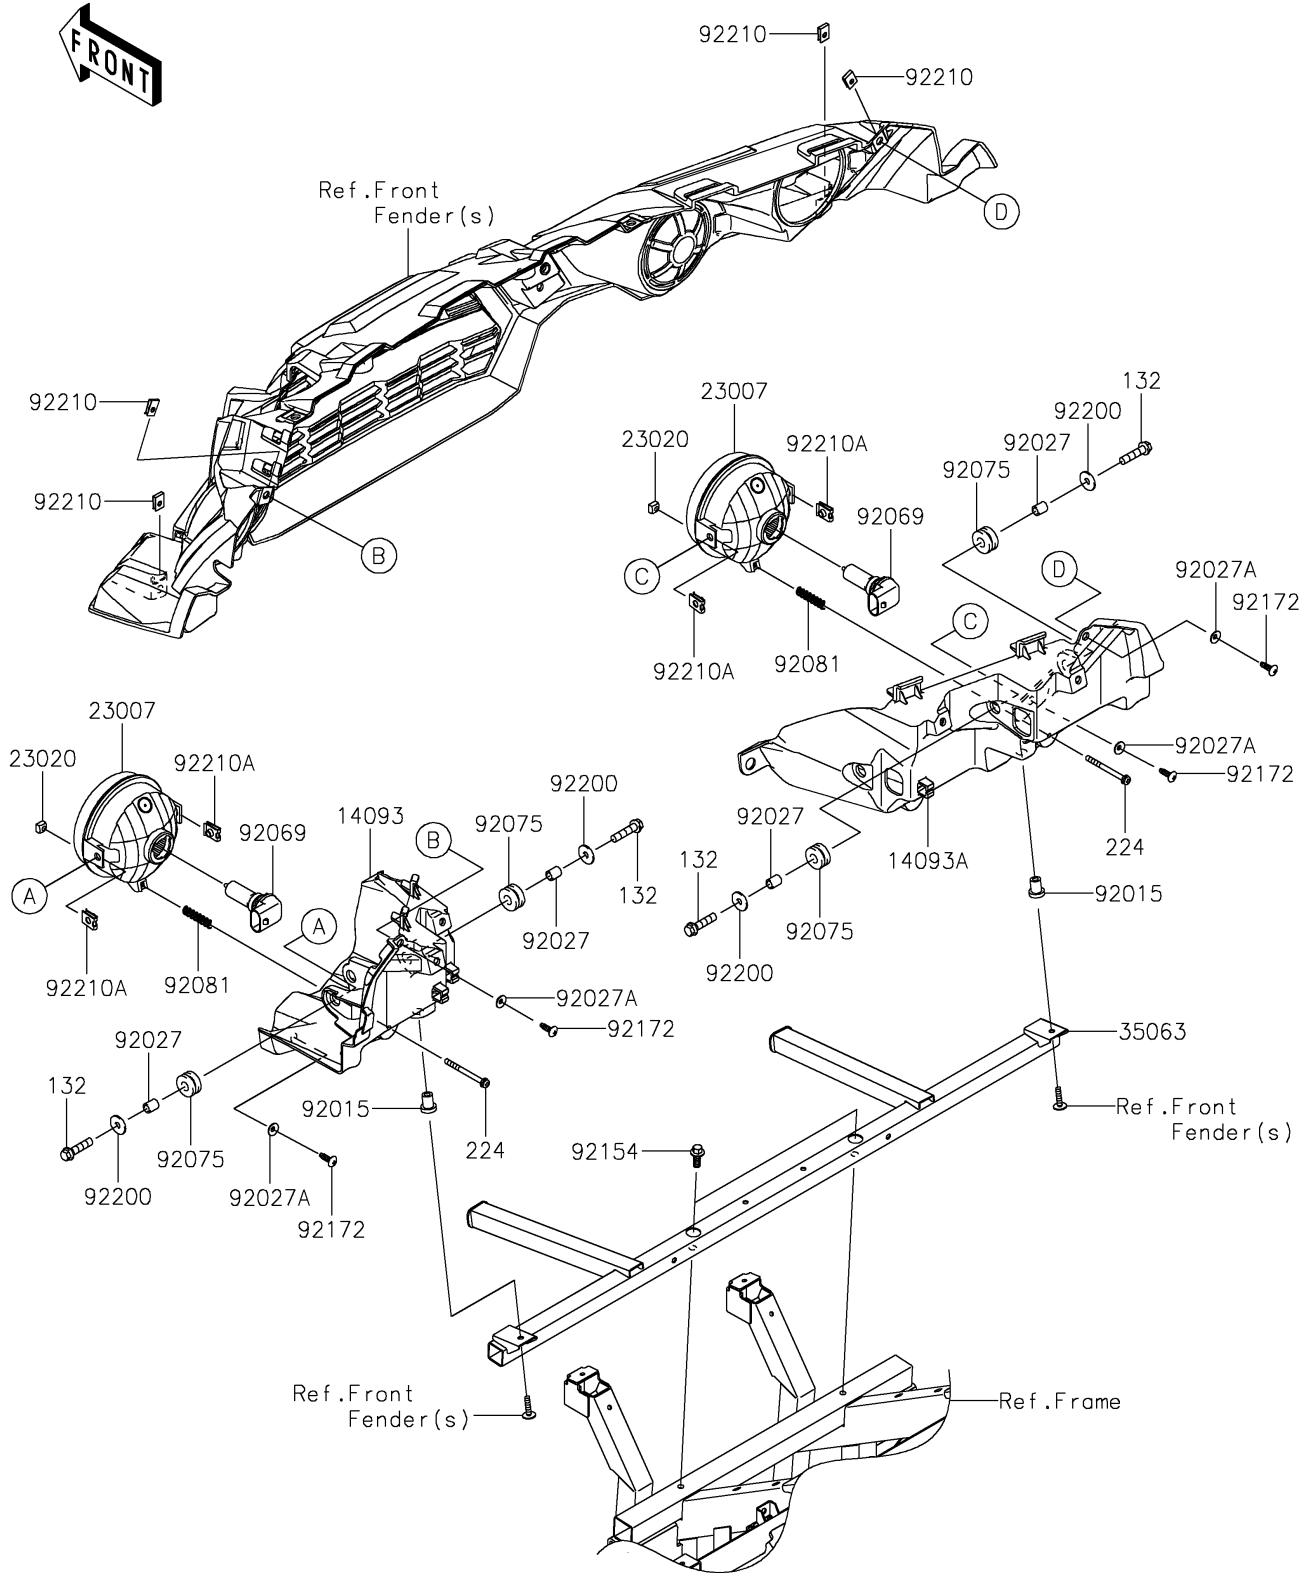

2023 TERYX® PARTS DIAGRAM

Headlight(s)

F2710

2023 TERYX® PARTS LIST

Headlight(s)

ITEM NAME	PART NUMBER	QUANTITY
COVER,HEADLIGHT,LH (Ref # 14093)	14093-0207	1
COVER,HEADLIGHT,RH (Ref # 14093A)	14093-0208	1
LENS-COMP,HEAD LAMP (Ref # 23007)	23007-0220	2
NUT,4MM,FOCUS ADJUST (Ref # 23020)	23020-018	2
STAY,HEADLAMP (Ref # 35063)	35063-1405	1
NUT,RUBBER,6MM (Ref # 92015)	92015-1692	2
COLLAR,6.8X10X12 (Ref # 92027)	92027-162	4
COLLAR (Ref # 92027A)	92027-4020	4
BULB,12V 35/35W (Ref # 92069)	92069-0102	2
DAMPER,10X24X12 (Ref # 92075)	92075-1690	4
SPRING,FOCUS ADJUST (Ref # 92081)	92081-1896	2
BOLT,FLANGED,8X20 (Ref # 92154)	92154-1226	2
SCREW,TAPPING,6X20 (Ref # 92172)	92172-0883	4
WASHER,6.5X20X1.6 (Ref # 92200)	92200-0283	4
NUT,LEAF SPRING,6MM (Ref # 92210)	92210-0624	4
NUT (Ref # 92210A)	92210-1125	4
BOLT-FLANGED-SMALL,6X25 (Ref # 132)	132BA0625	4
SCREW-PAN-WP-CROS,4X45 (Ref # 224)	224AA0445	2