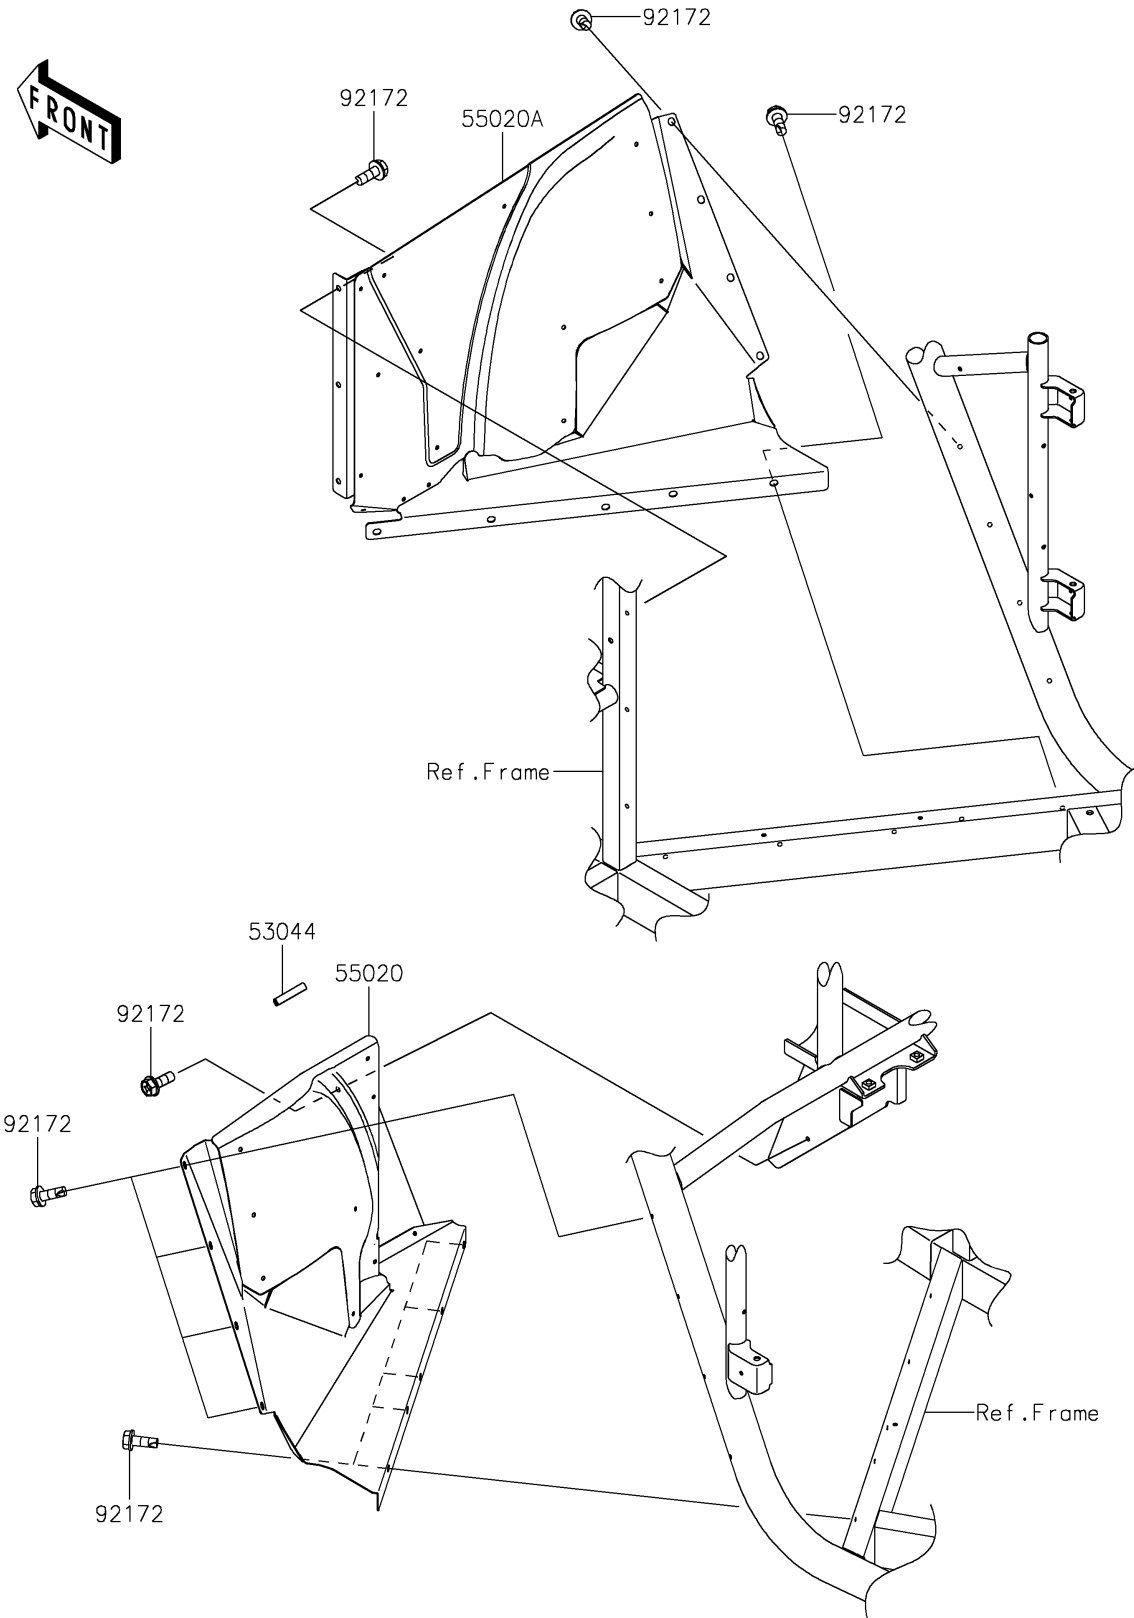

2023 TERYX® PARTS DIAGRAM

Guard(s)

F2680

2023 TERYX® PARTS LIST

Guard(s)

ITEM NAME	PART NUMBER	QUANTITY
TRIM,L=50 (Ref # 53044)	53044-0699	1
GUARD,1PIECE,LH (Ref # 55020)	55020-2167	1
GUARD,1PIECE,RH (Ref # 55020A)	55020-2168	1
SCREW,TAPPING,6X16 (Ref # 92172)	92172-1388	22