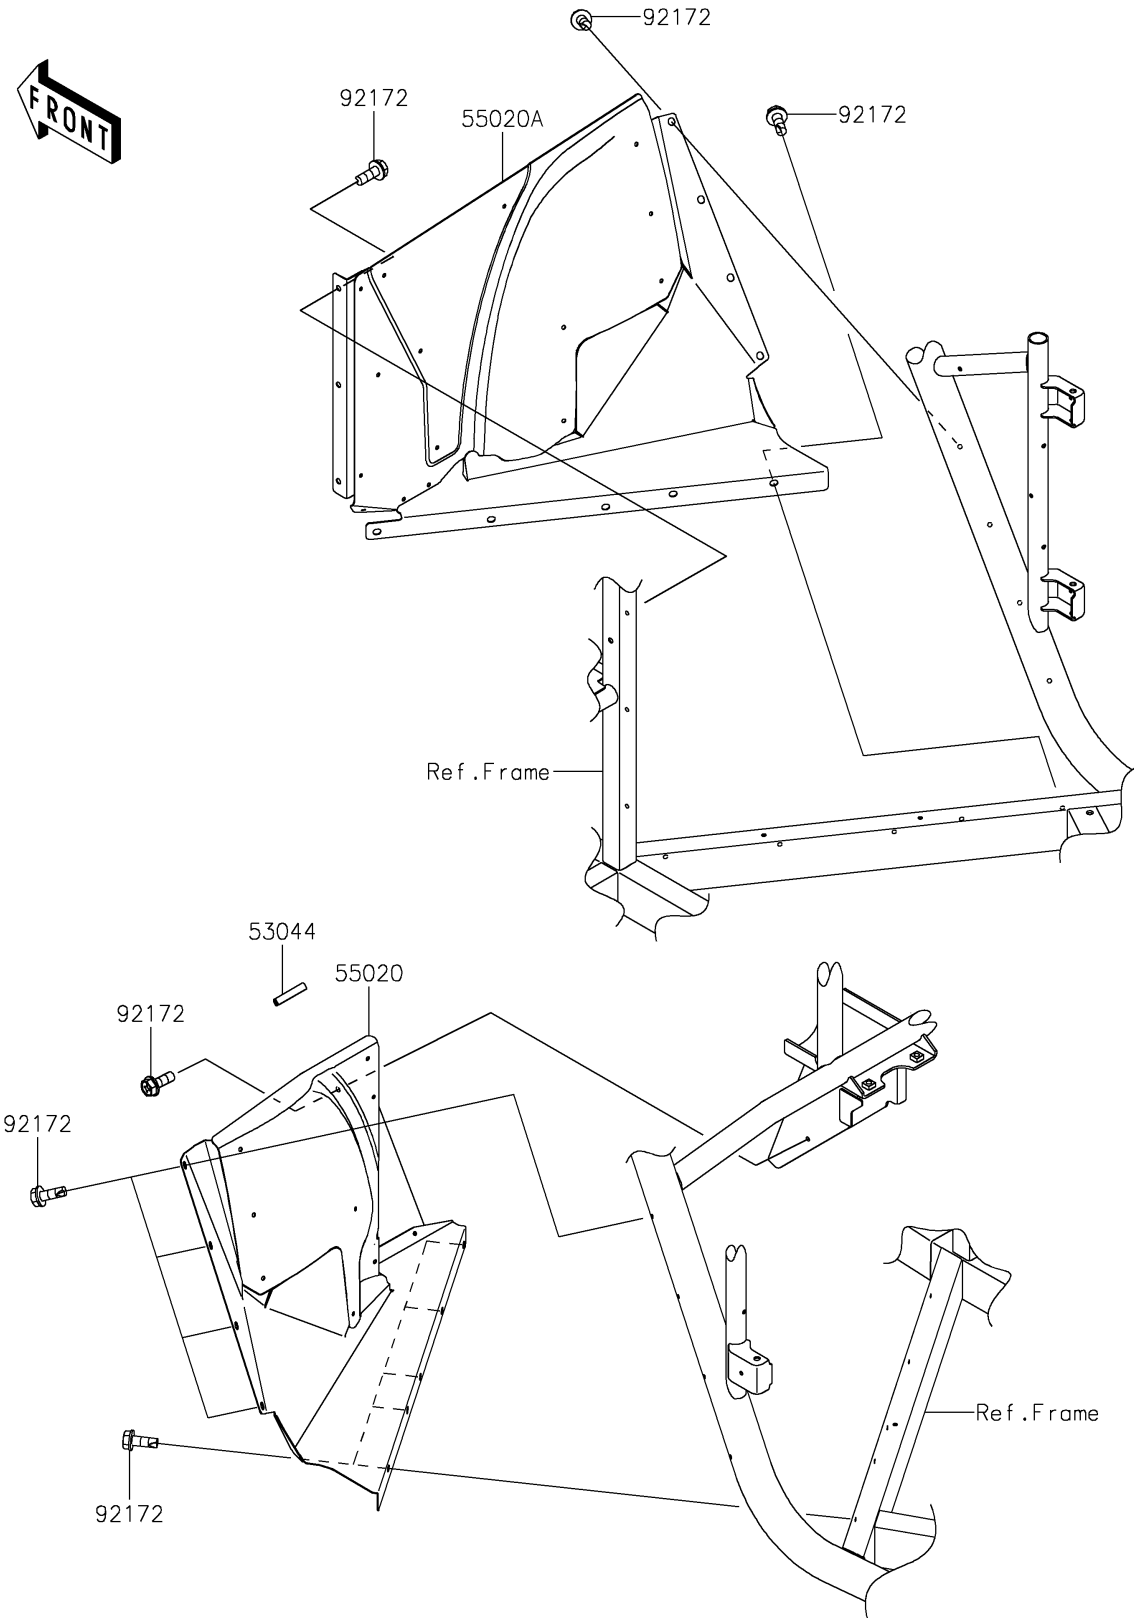

2023 Teryx PARTS DIAGRAM

Guard(s)

F2680

2023 Teryx PARTS LIST

Guard(s)

ITEM NAME	PART NUMBER	QUANTITY
TRIM,L=50 (Ref # 53044)	53044-0699	1
GUARD,1PIECE,LH (Ref # 55020)	55020-2167	1
GUARD,1PIECE,RH (Ref # 55020A)	55020-2168	1
SCREW,TAPPING,6X16 (Ref # 92172)	92172-1388	22