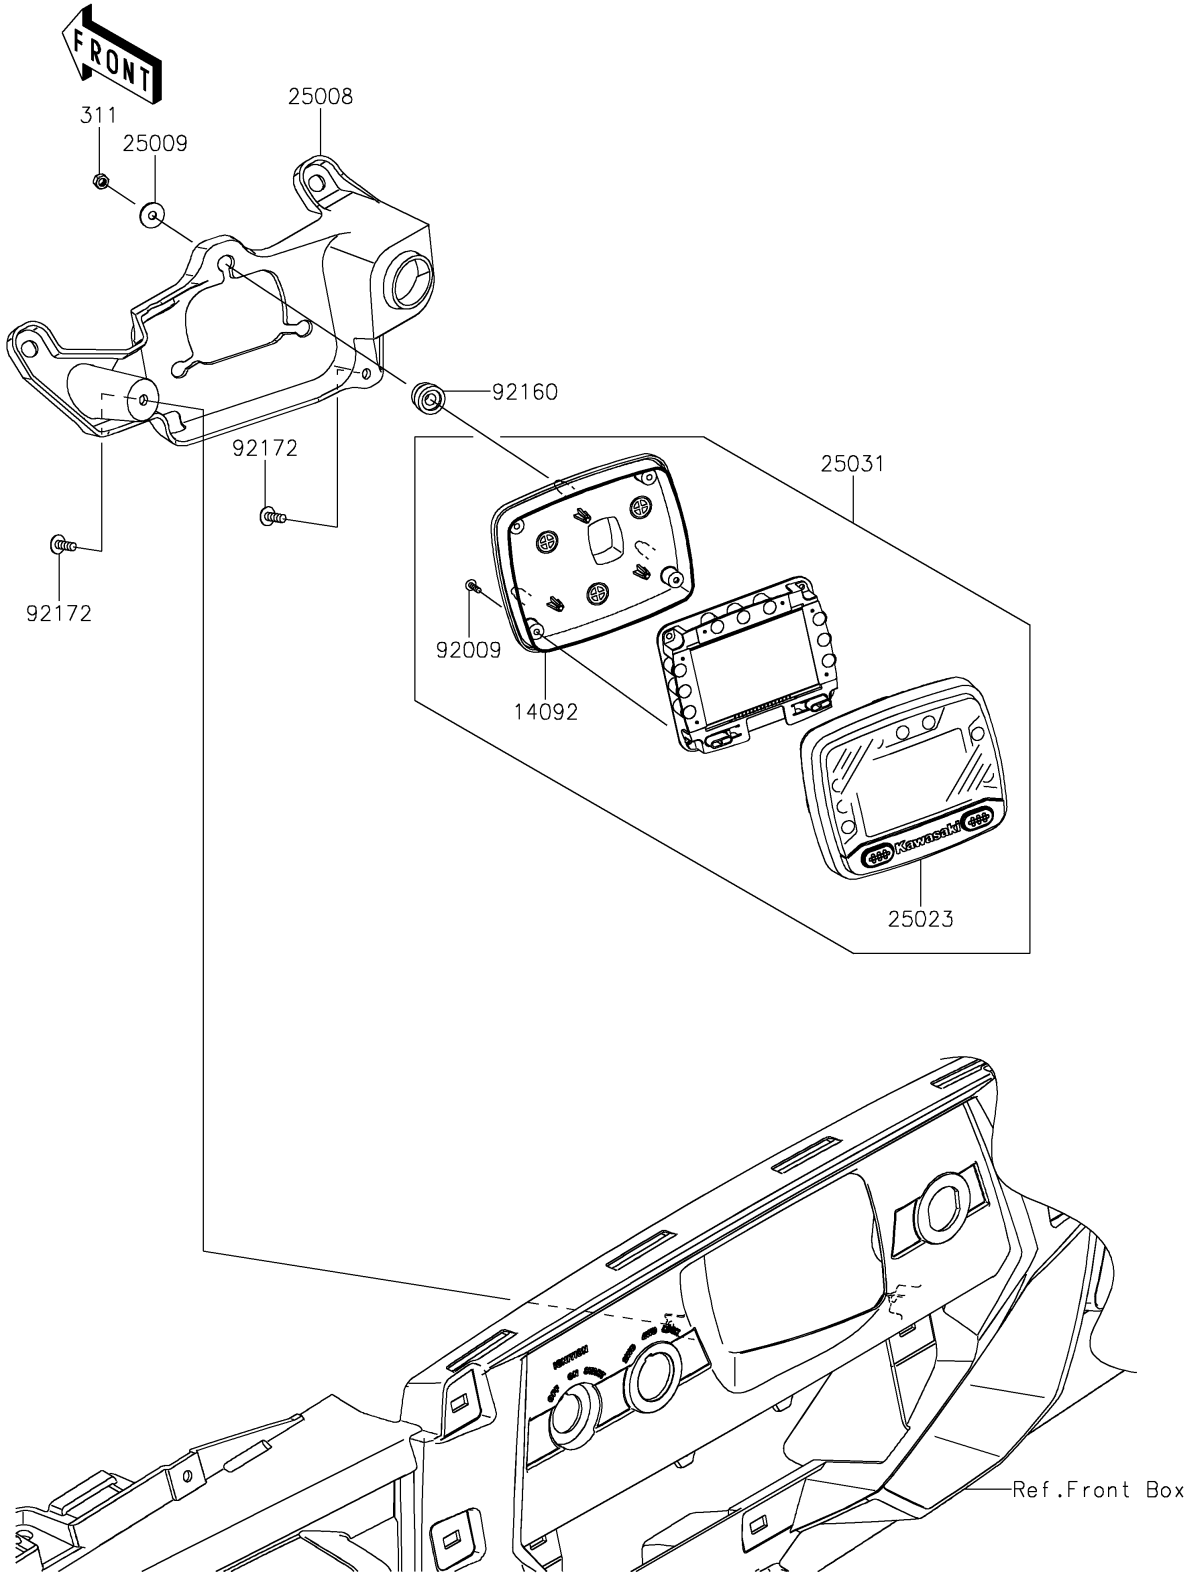

2023 TERYX® PARTS DIAGRAM

Meter(s)

F2530

2023 TERYX® PARTS LIST

Meter(s)

ITEM NAME	PART NUMBER	QUANTITY
COVER,METER,LWR (Ref # 14092)	14092-0834	1
BRACKET-METER (Ref # 25008)	25008-0043	1
WASHER,5.2X16X1.2 (Ref # 25009)	25009-004	3
COVER-METER CASE,UPP (Ref # 25023)	25023-0075	1
METER-ASSY,LCD (Ref # 25031)	25031-0692	1
SCREW,TAPPING,3X12 (Ref # 92009)	92009-1255	4
DAMPER (Ref # 92160)	92160-1460	3
SCREW,TAPPING,5X14 (Ref # 92172)	92172-0265	2
NUT-HEX,5MM (Ref # 311)	311AB0500	3