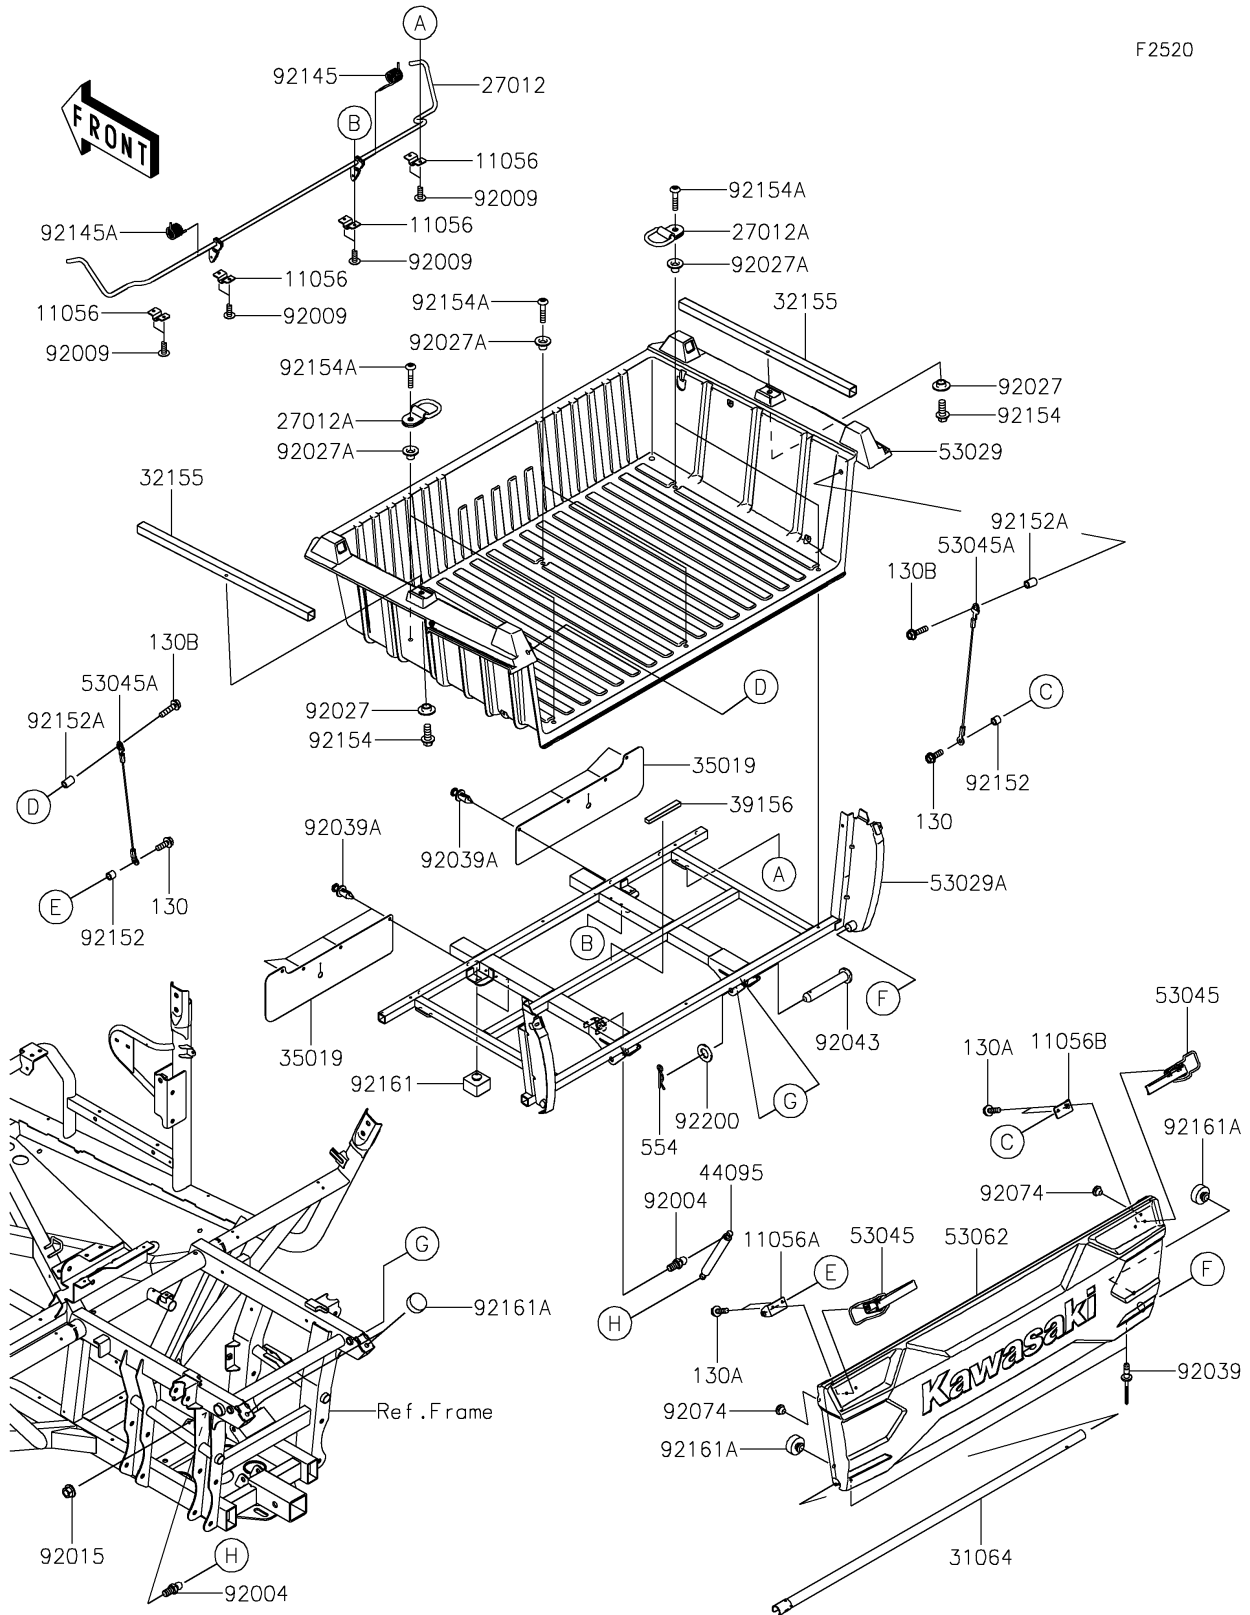

# 2023 TERYX® PARTS DIAGRAM

Carrier(s)

F2520

## 2023 TERYX® PARTS LIST

Carrier(s)

ITEM NAME	PART NUMBER	QUANTITY
BRACKET,ROD (Ref # 11056)	11056-2422	4
BRACKET (Ref # 11056A)	11056-2437	1
BRACKET (Ref # 11056B)	11056-2447	1
HOOK,ROD (Ref # 27012)	27012-0744	1
HOOK (Ref # 27012A)	27012-0766	4
PIPE-COMP,PIVOT (Ref # 31064)	31064-0656	1
PIPE,ACCESSORY RAIL (Ref # 32155)	32155-1360	2
FLAP,MUD (Ref # 35019)	35019-0583	2
PAD (Ref # 39156)	39156-0068	1
DAMPER-GAS FILLED (Ref # 44095)	44095-0001	1
CARRIER (Ref # 53029)	53029-0332	1
CARRIER (Ref # 53029A)	53029-0339	1
HOOK-ASSY,LATCH (Ref # 53045)	53045-0020	2
HOOK-ASSY,426MM (Ref # 53045A)	53045-0027	2
GATE-TAIL (Ref # 53062)	53062-0023	1
STUD (Ref # 92004)	92004-0733	2
SCREW,TAPPING,6X16 (Ref # 92009)	92009-1166	8
NUT,FLANGED,8MM (Ref # 92015)	92015-1406	1
COLLAR (Ref # 92027)	92027-1745	2
COLLAR (Ref # 92027A)	92027-1767	6
RIVET,6.35X17.9 (Ref # 92039)	92039-0746	2
RIVET (Ref # 92039A)	92039-0776	8
PIN,12.4X72.4 (Ref # 92043)	92043-0716	2
PLUG,7X2 (Ref # 92074)	92074-028	2
SPRING (Ref # 92145)	92145-1609	1
SPRING (Ref # 92145A)	92145-1610	1
COLLAR,6.3X9.5X8 (Ref # 92152)	92152-0621	2
COLLAR,6.2X9.5X14.0 (Ref # 92152A)	92152-1750	2
BOLT,FLANGED,8X20 (Ref # 92154)	92154-1226	2

## 2023 TERYX® PARTS LIST

Carrier(s)

ITEM NAME	PART NUMBER	QUANTITY
BOLT,TORX,6X30 (Ref # 92154A)	92154-1316	6
DAMPER (Ref # 92161)	92161-0421	4
DAMPER,SEAT (Ref # 92161A)	92161-1065	4
WASHER,13X24X2 (Ref # 92200)	92200-0451	2
BOLT-FLANGED,6X18 (Ref # 130)	130BB0618	2
BOLT-FLANGED,6X20 (Ref # 130A)	130BB0620	4
BOLT-FLANGED,6X25 (Ref # 130B)	130BB0625	2
PIN-SNAP,12MM (Ref # 554)	554DA1200	2