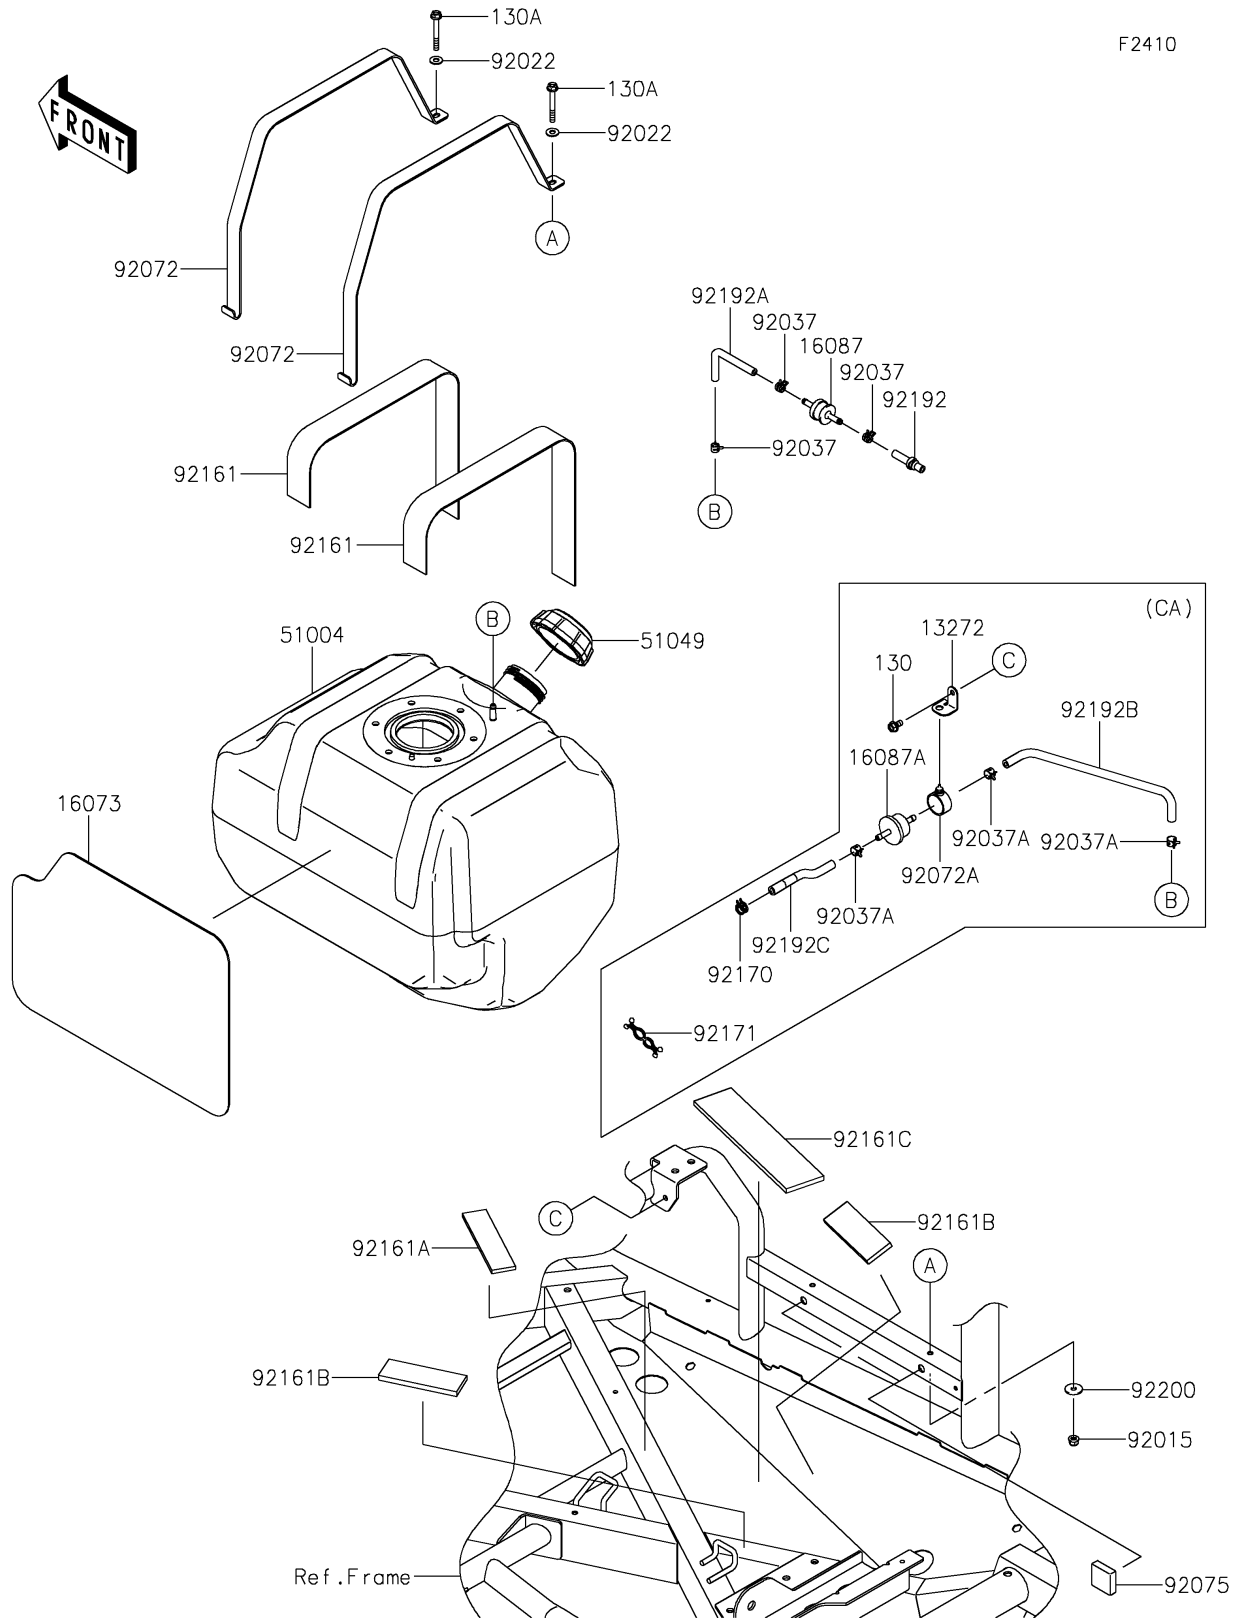

2023 TERYX® PARTS DIAGRAM

Fuel Tank

2023 TERYX® PARTS LIST

Fuel Tank

ITEM NAME	PART NUMBER	QUANTITY
PLATE (Ref # 13272)	13272-2276	1
INSULATOR (Ref # 16073)	16073-0924	1
VALVE-CHECK (Ref # 16087)	16087-0008	1
VALVE-CHECK (Ref # 16087A)	16087-0011	1
TANK-FUEL (Ref # 51004)	51004-0002	1
CAP-TANK,FUEL (Ref # 51049)	51049-0718	1
NUT,LOCK,FLANGED,6MM (Ref # 92015)	92015-1339	2
WASHER,7X16X1.2 (Ref # 92022)	92022-1344	2
CLAMP,TUBE (Ref # 92037)	92037-1461	3
CLAMP (Ref # 92037A)	92037-2113	3
BAND,FUEL TANK (Ref # 92072)	92072-0704	2
BAND (Ref # 92072A)	92072-0852	1
DAMPER (Ref # 92075)	92075-1882	2
DAMPER,FUEL TANK (Ref # 92161)	92161-0794	2
DAMPER,31.1X130X5 (Ref # 92161A)	92161-0936	1
DAMPER,38X105X7 (Ref # 92161B)	92161-0948	2
DAMPER,55X225X6.35 (Ref # 92161C)	92161-1811	1
CLAMP (Ref # 92170)	92170-2082	1
CLAMP (Ref # 92171)	92171-0476	1
TUBE,FRAME PIPE-CHECK VALVE (Ref # 92192)	92192-0068	1
TUBE,VENT (Ref # 92192A)	92192-0949	1
TUBE,5X10.4X40/240 (Ref # 92192B)	92192-1735	1
TUBE,FILTER-CHECK VALVE (Ref # 92192C)	92192-2259	1
WASHER,6.5X22X1.6 (Ref # 92200)	92200-1087	2
BOLT-FLANGED,6X12 (Ref # 130)	130BA0612	1
BOLT-FLANGED,6X50 (Ref # 130A)	130BA0650	2