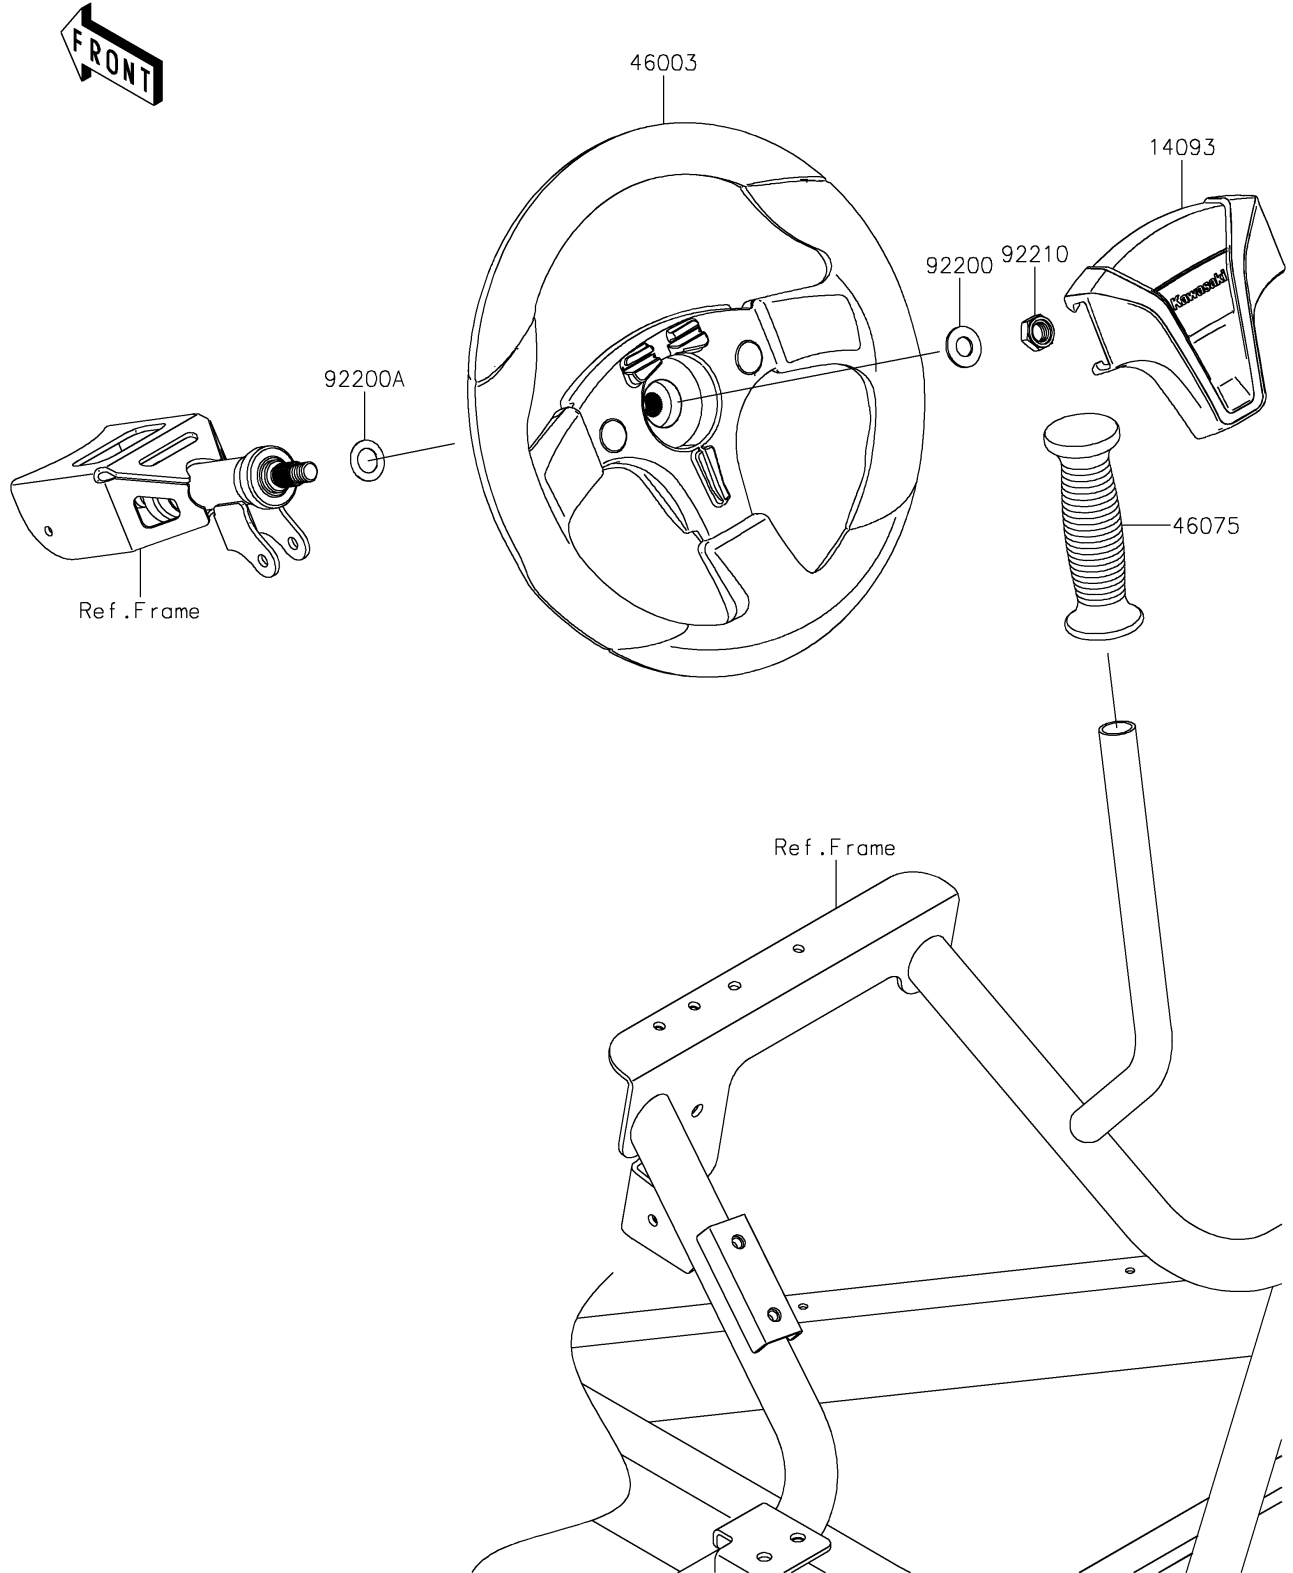

# 2023 TERYX® PARTS DIAGRAM

## Steering Wheel

F2311

## 2023 TERYX® PARTS LIST

### Steering Wheel

ITEM NAME	PART NUMBER	QUANTITY
COVER,HANDLE (Ref # 14093)	14093-0803	1
HANDLE (Ref # 46003)	46003-0809	1
GRIP (Ref # 46075)	46075-0582	1
WASHER,12.1X25X1.6 (Ref # 92200)	92200-0455	1
WASHER,15X25X1.6 (Ref # 92200A)	92200-0460	1
NUT,LOCK,12MM (Ref # 92210)	92210-1249	1