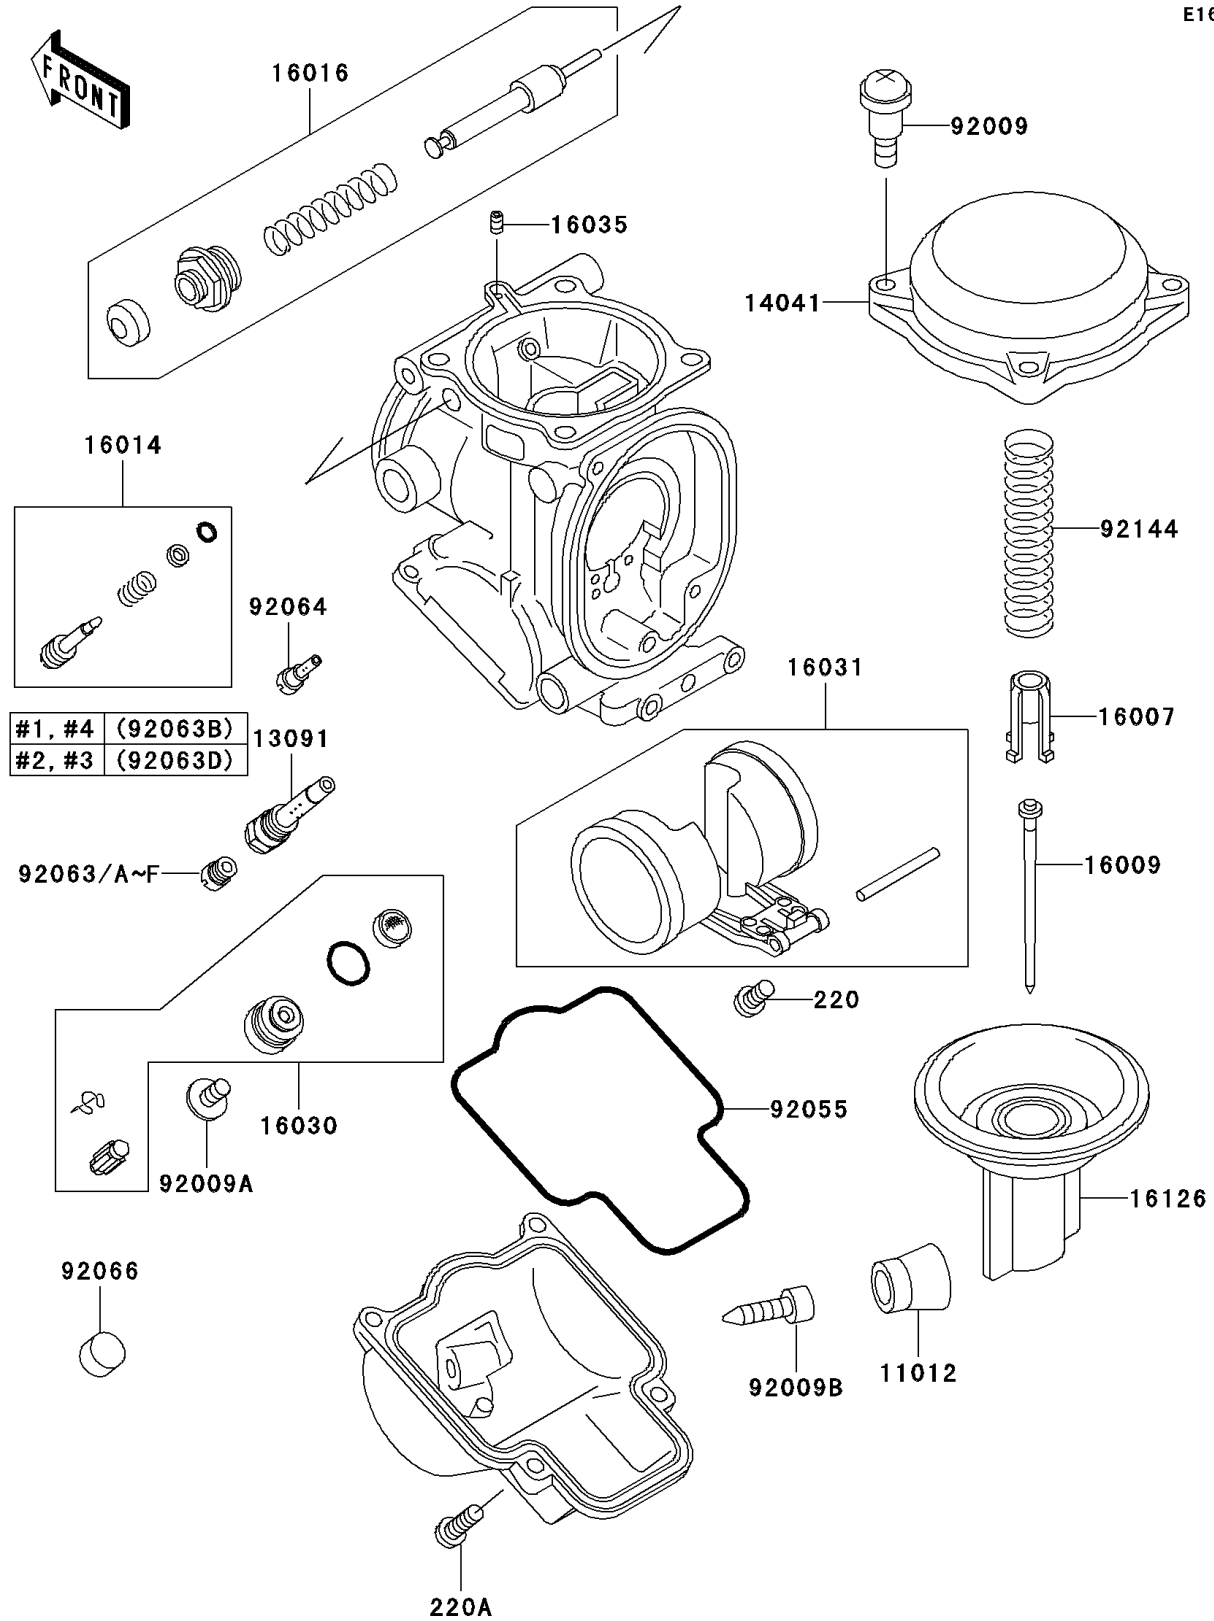

## 2000 Ninja® ZX™-7R PARTS DIAGRAM

Carburetor Parts

E1612

## 2000 Ninja® ZX™-7R PARTS LIST

Carburetor Parts

ITEM NAME	PART NUMBER	QUANTITY
SCREW-PAN-CROS (Ref # 220)	220D0408	1
SCREW-PAN-CROS (Ref # 220A)	220D0414	1
CAP,DRAIN SCREW (Ref # 11012)	11012-1675	1
HOLDER,NEEDLE JET (Ref # 13091)	13091-1887	1
COVER-COMP,MIXING (Ref # 14041)	14041-1100	1
SEAT-SPRING,VALVE (Ref # 16007)	16007-1117	1
NEEDLE-JET,N14Q (Ref # 16009)	16009-1892	1
SCREW-PILOT AIR (Ref # 16014)	16014-1086	1
PLUNGER,STARTER (Ref # 16016)	16016-1090	1
VALVE-FLOAT (Ref # 16030)	16030-1076	1
FLOAT (Ref # 16031)	16031-1080	1
JET-AIR,LEAK (Ref # 16035)	16035-1055	1
VALVE,VACUUM (Ref # 16126)	16126-1319	1
SCREW,4X4.4 (Ref # 92009)	92009-1549	1
SCREW,4X8 (Ref # 92009A)	92009-1550	1
SCREW,DRAIN,M6X0.75 (Ref # 92009B)	92009-1551	1
RING-O,FLOAT CHAMBER (Ref # 92055)	92055-1426	1
JET-MAIN,#160 (Ref # 92063)	92063-1345	1
JET-MAIN,#165 (Ref # 92063A)	92063-1347	1
JET-MAIN,#170 (Ref # 92063B)	92063-1386	1
JET-MAIN,#175 (Ref # 92063C)	92063-1387	1
JET-MAIN,#180 (Ref # 92063D)	92063-1388	1
JET-MAIN,#185 (Ref # 92063E)	92063-1390	1
JET-MAIN,#190 (Ref # 92063F)	92063-1391	1
JET-PILOT,#35 (Ref # 92064)	92064-1101	1
PLUG,PILOT AIR SCREW,6.9X2 (Ref # 92066)	92066-1051	1
SPRING,VACUUM VALVE (Ref # 92144)	92144-1962	1