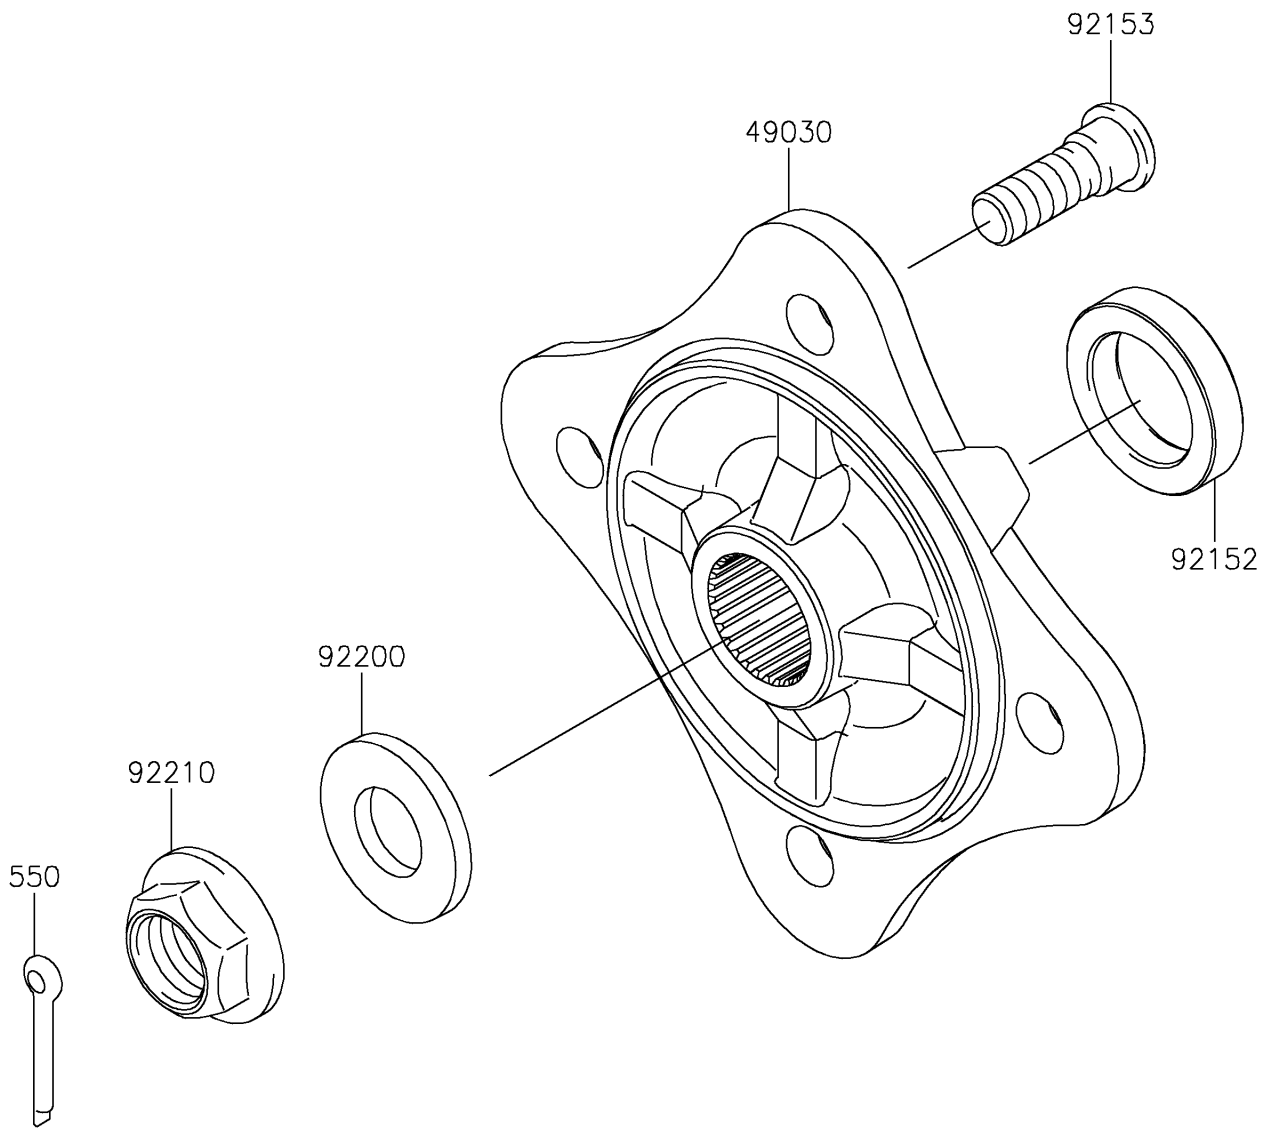

2023 TERYX® PARTS DIAGRAM

Rear Hubs/Brakes

F2240

2023 TERYX® PARTS LIST

Rear Hubs/Brakes

ITEM NAME	PART NUMBER	QUANTITY
HUB,RR (Ref # 49030)	49030-0563	2
COLLAR,30.1X44X9 (Ref # 92152)	92152-1700	2
BOLT,12MM (Ref # 92153)	92153-1915	8
WASHER,20.3X41X4.5 (Ref # 92200)	92200-0921	2
NUT,FLANGED,20MM (Ref # 92210)	92210-2093	2
PIN-COTTER,4.0X30 (Ref # 550)	550AA4030	2