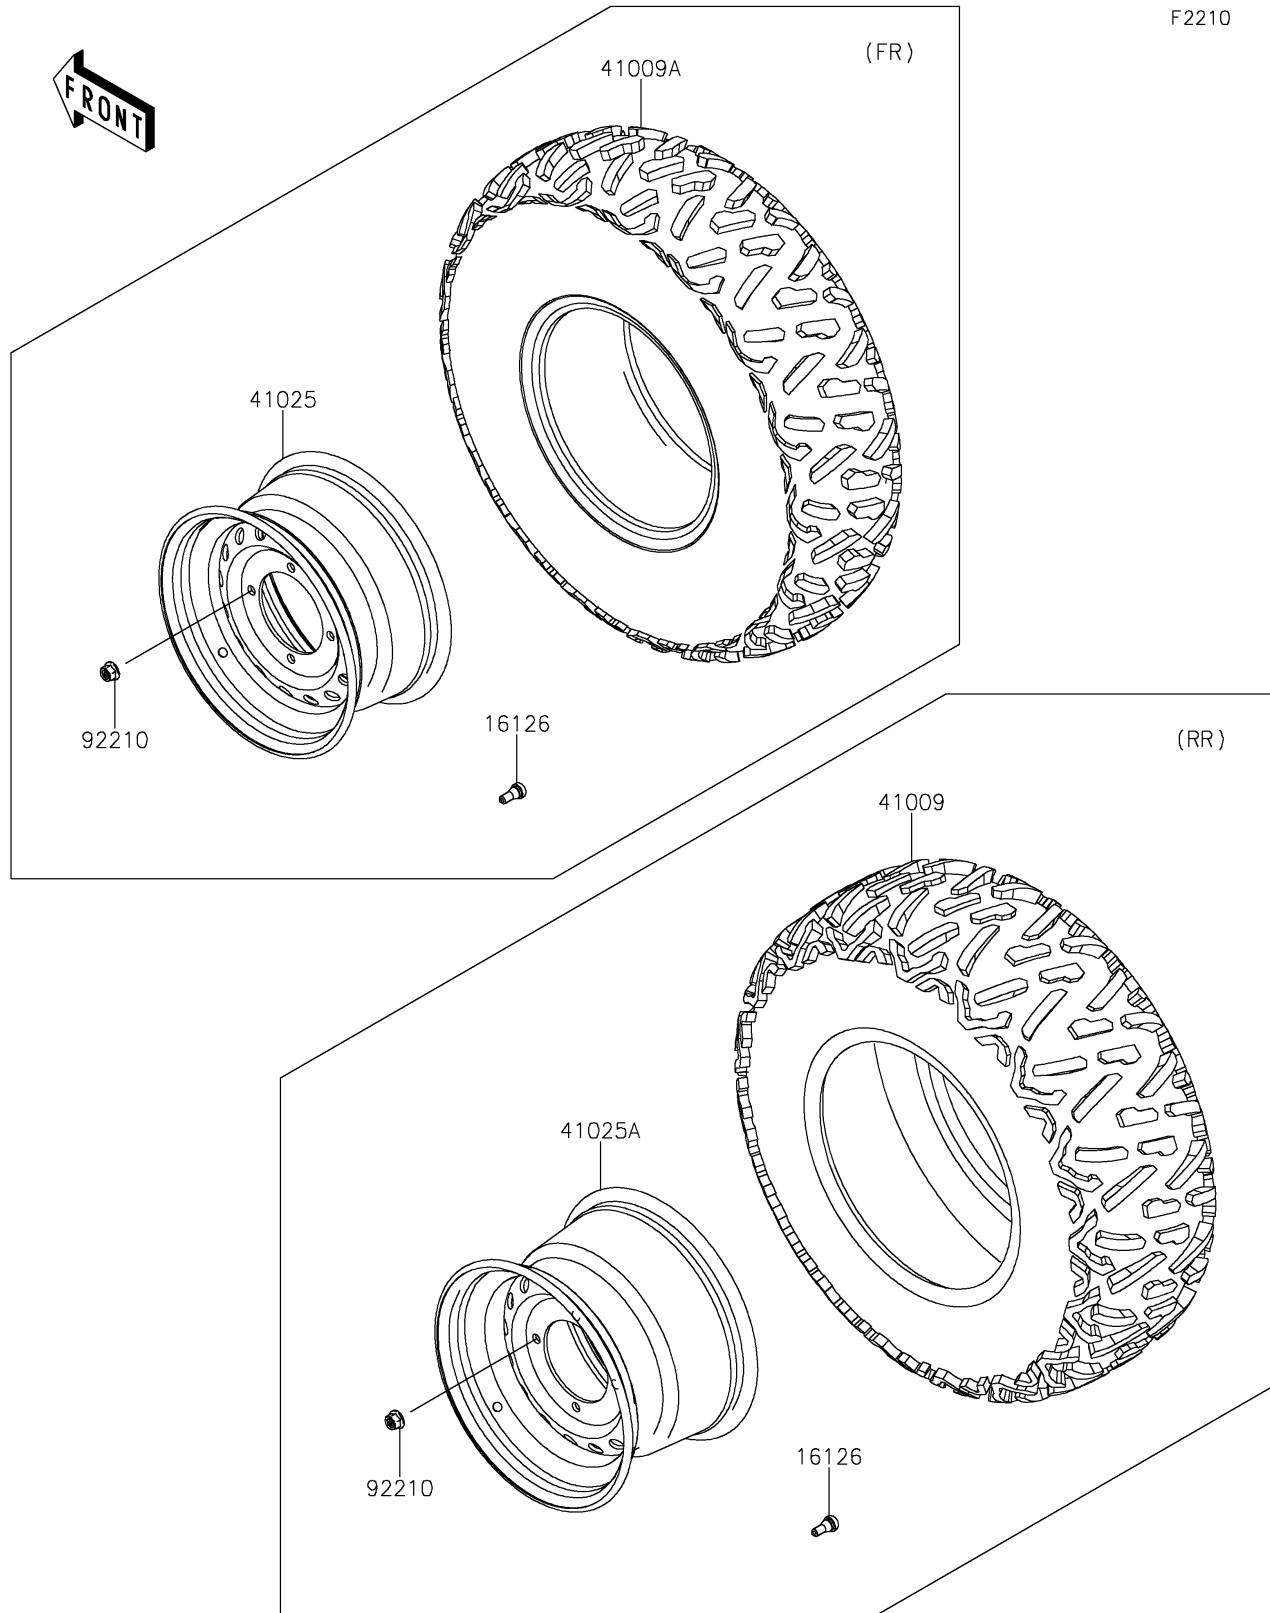

## PARTS DIAGRAM

### Wheels/Tires

F2210

## PARTS LIST

### Wheels/Tires

ITEM NAME	PART NUMBER	QUANTITY
VALVE (Ref # 16126)	16126-4001	4
TIRE,RR,26X11.00-12,MU10 (Ref # 41009)	41009-0506	2
TIRE,FR,26X9.00R12 6PLY,BIGHORN2 (Ref # 41009A)	41009-0511	2
RIM,FR,12X6.0AT,F.S.BLACK (Ref # 41025)	41025-0310-397	2
RIM,RR,12X8.0AT,F.S.BLACK (Ref # 41025A)	41025-0311-397	2
NUT,12MM (Ref # 92210)	92210-0603	16