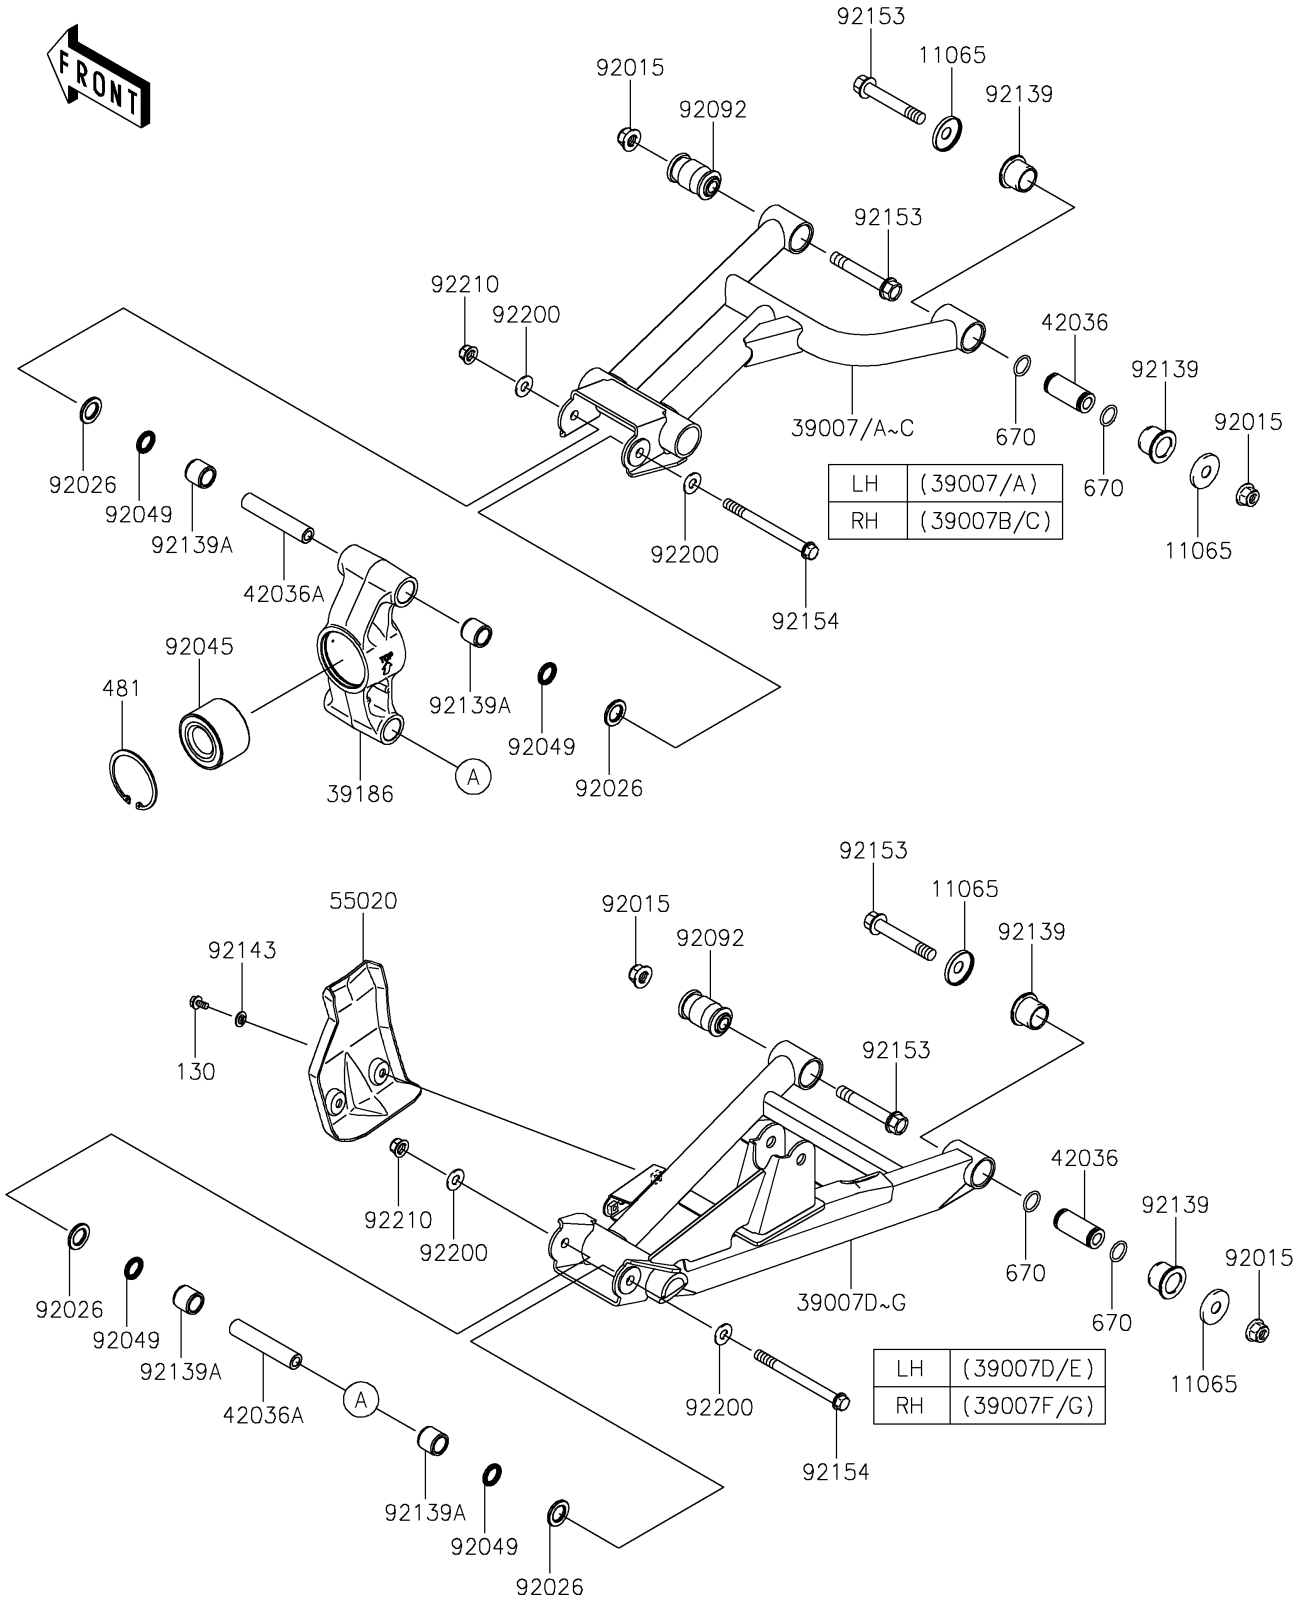

2023 TERYX® PARTS DIAGRAM

Rear Suspension

F2153

2023 TERYX® PARTS LIST

Rear Suspension

ITEM NAME	PART NUMBER	QUANTITY
CAP (Ref # 11065)	11065-0253	8
ARM-SUSP,RR,UPP,LH,V.BLUE (Ref # 39007)	39007-0345-57G	1
ARM-SUSP,RR,UPP,RH,V.BLUE (Ref # 39007B)	39007-0346-57G	1
ARM-SUSP,RR,LWR,LH,V.BLUE (Ref # 39007D)	39007-0347-57G	1
ARM-SUSP,RR,LWR,RH,V.BLUE (Ref # 39007F)	39007-0348-57G	1
KNUCKLE,RR (Ref # 39186)	39186-0316	2
SLEEVE (Ref # 42036)	42036-0062	4
SLEEVE,10X17X88 (Ref # 42036A)	42036-0710	4
GUARD,REAR ARM (Ref # 55020)	55020-0805	2
NUT,LOCK,FLANGED,12MM (Ref # 92015)	92015-1433	8
SPACER,17X28.6X3 (Ref # 92026)	92026-0746	8
BEARING-BALL,30X62X40 (Ref # 92045)	92045-0801	2
SEAL-OIL,17X24X3 (Ref # 92049)	92049-0726	8
BUSHING-RUBBER (Ref # 92092)	92092-0555	4
BUSHING (Ref # 92139)	92139-0231	8
BUSHING,17X24X21.5 (Ref # 92139A)	92139-0736	8
COLLAR (Ref # 92143)	92143-1087	4
BOLT,FLANGED,12X76.5 (Ref # 92153)	92153-1733	8
BOLT,FLANGED,10X117 (Ref # 92154)	92154-0743	4
WASHER,10.3X23X1.6 (Ref # 92200)	92200-2009	8
NUT,LOCK,FLANGED,10MM (Ref # 92210)	92210-1080	4
BOLT-FLANGED,6X12 (Ref # 130)	130BA0612	4
CIRCLIP (Ref # 481)	481J6200	2
O RING,18MM (Ref # 670)	670B2018	8