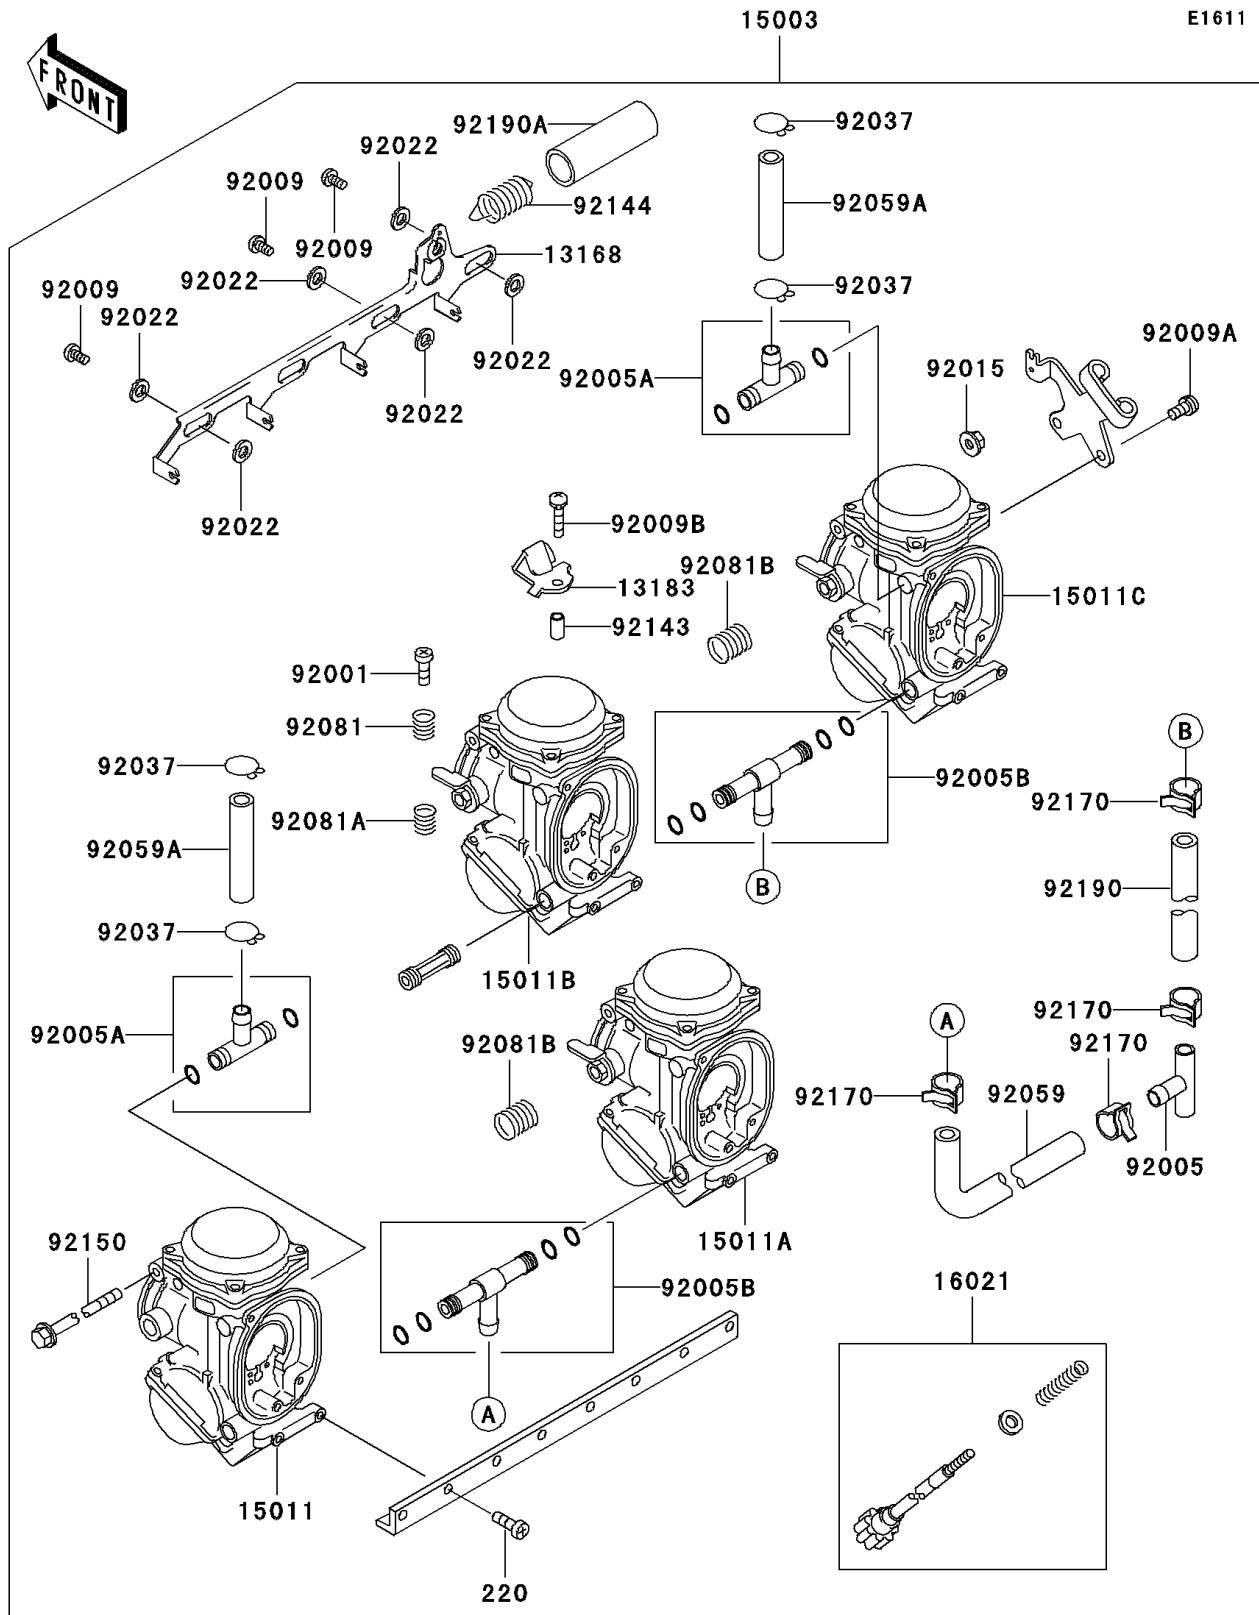

2000 Ninja® ZX™-7R

PARTS DIAGRAM

Carburetor

Kawasaki

Let the Good Times Roll®