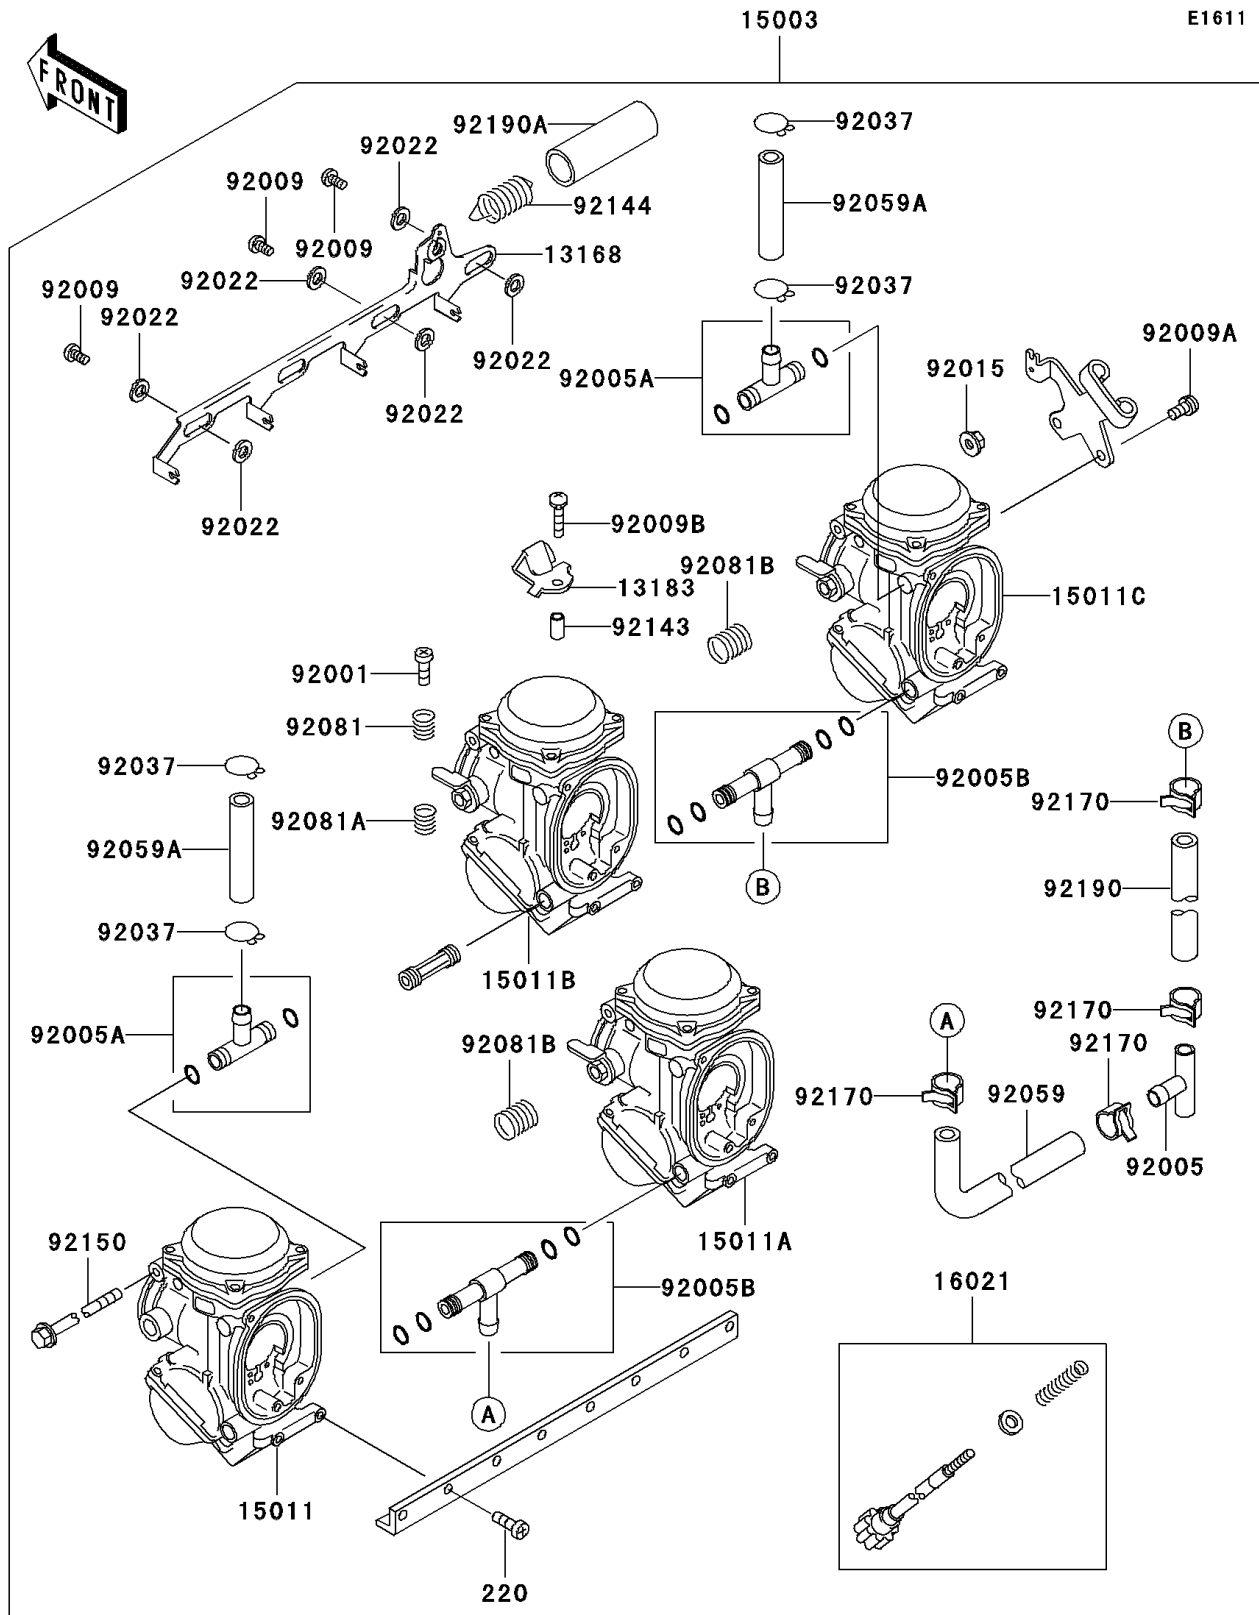

2000 Ninja® ZX™-7R PARTS DIAGRAM

Carburetor

2000 Ninja® ZX™-7R PARTS LIST

Carburetor

ITEM NAME	PART NUMBER	QUANTITY
SCREW-PAN-CROS,5X14 (Ref # 220)	220D0514	1
LEVER,STARTER (Ref # 13168)	13168-1593	1
PLATE,STARTER CABLE (Ref # 13183)	13183-1592	1
CARBURETOR-ASSY (Ref # 15003)	15003-1268	1
CARBURETOR,LH,OUTSIDE (Ref # 15011)	15011-1231	1
CARBURETOR,LH,INSIDE (Ref # 15011A)	15011-1232	1
CARBURETOR,RH,INSIDE (Ref # 15011B)	15011-1233	1
CARBURETOR,RH,OUTSIDE (Ref # 15011C)	15011-1234	1
SCREW-THROTTLE STOP (Ref # 16021)	16021-1190	1
BOLT,THROTTLE ADJUST (Ref # 92001)	92001-1998	1
FITTING,T-TYPE (Ref # 92005)	92005-1272	1
FITTING (Ref # 92005A)	92005-1288	1
FITTING (Ref # 92005B)	92005-1306	1
SCREW (Ref # 92009)	92009-1262	1
SCREW (Ref # 92009A)	92009-1597	1
SCREW,4X18 (Ref # 92009B)	92009-1632	1
NUT,FLANGED,5MM (Ref # 92015)	92015-1259	1
WASHER,6.1X11X0.8,POLYACETAL (Ref # 92022)	92022-1199	1
CLAMP,TUBE (Ref # 92037)	92037-1194	1
TUBE,FUEL,7.3X12.5X200 (Ref # 92059)	92059-1029	1
TUBE,7X11X45 (Ref # 92059A)	92059-1738	1
SPRING,THROTTLE ADJUST UPP (Ref # 92081)	92081-1620	1
SPRING,THROTTLE ADJUST LWR (Ref # 92081A)	92081-1621	1
SPRING,THROTTLE ADJUST CNT (Ref # 92081B)	92081-1622	1
COLLAR,4X5.2X9.6 (Ref # 92143)	92143-1265	1
SPRING,STARTER LEVER (Ref # 92144)	92144-1518	1
BOLT (Ref # 92150)	92150-1416	1
CLAMP,TUBE (Ref # 92170)	92170-1051	1
TUBE,7.3X12.5X80 (Ref # 92190)	92190-1053	1

2000 Ninja® ZX™-7R PARTS LIST

Carburetor

ITEM NAME	PART NUMBER	QUANTITY
TUBE,STARTER SPRING (Ref # 92190A)	92190-1157	1