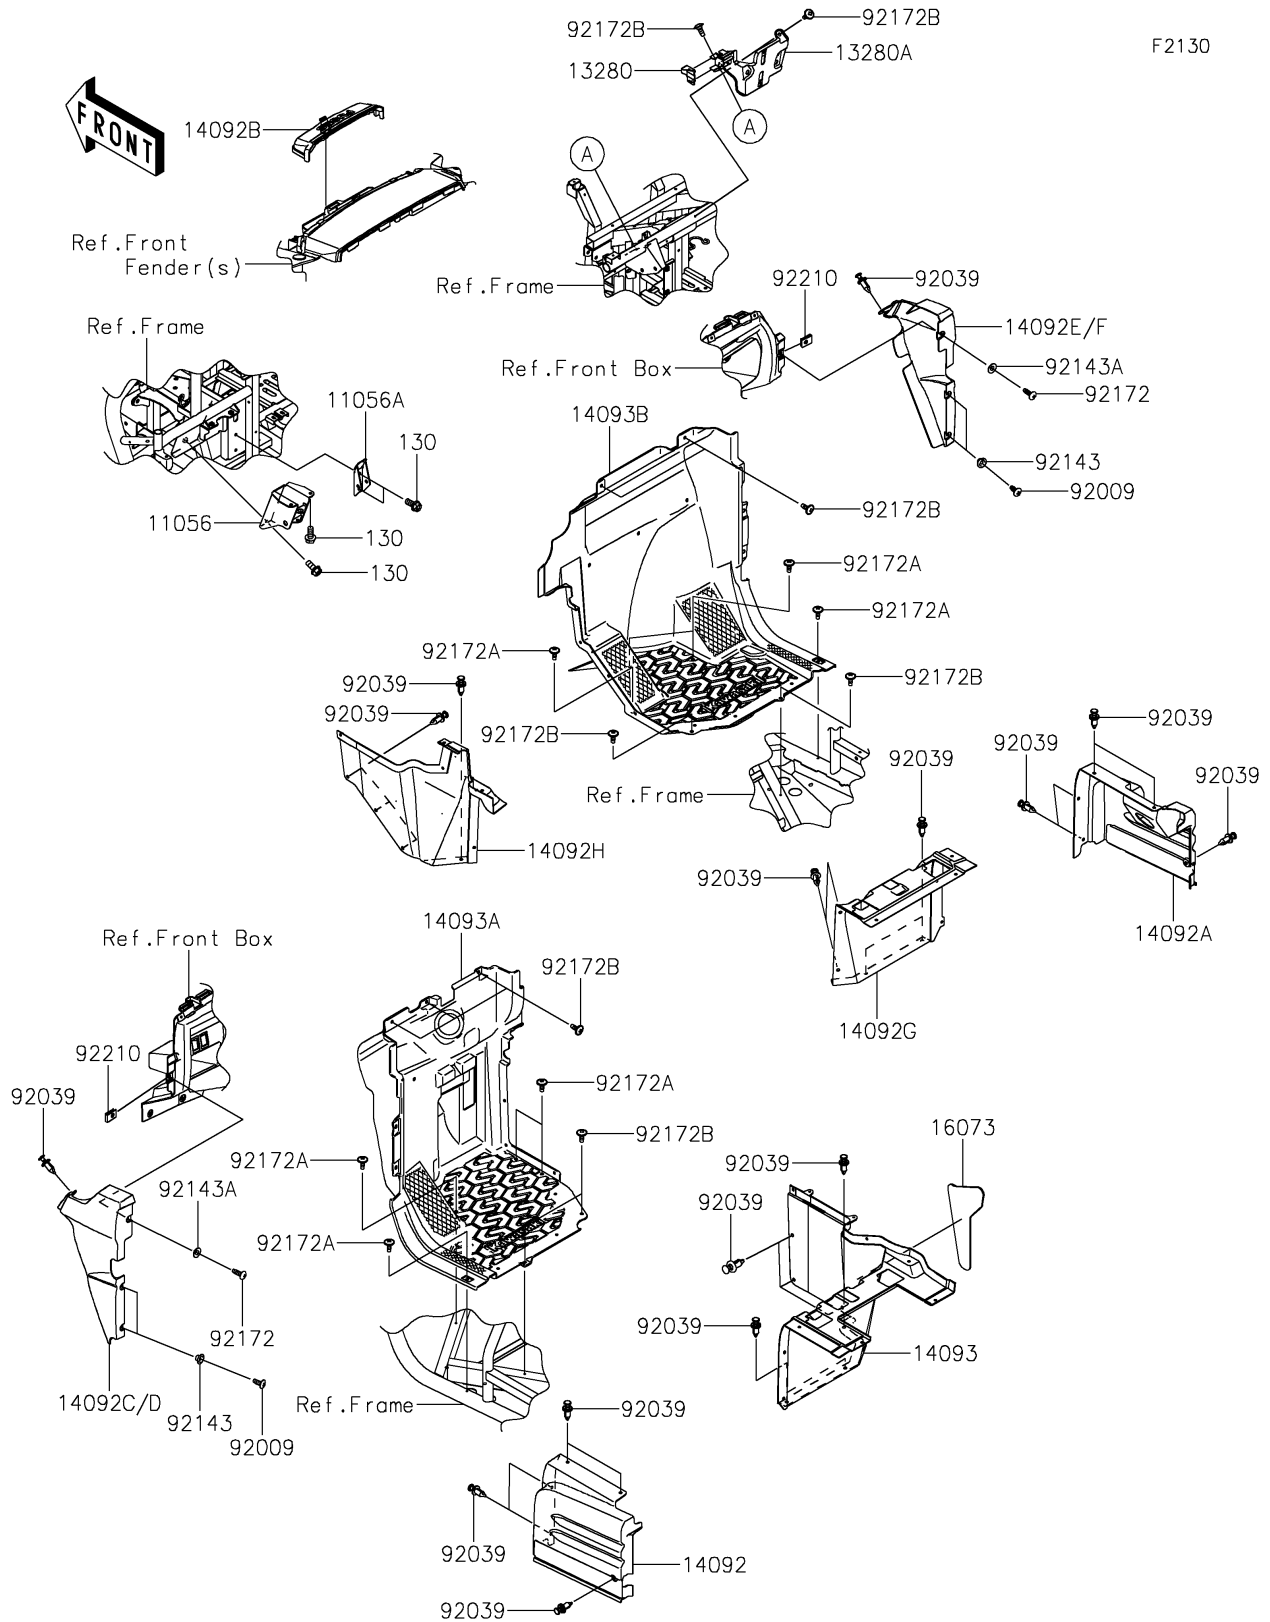

# 2023 TERYX® PARTS DIAGRAM

## Frame Fittings(Front)

## 2023 TERYX® PARTS LIST

### Frame Fittings(Front)

ITEM NAME	PART NUMBER	QUANTITY
BRACKET,BRAKE PEDAL (Ref # 11056)	11056-1431	1
BRACKET,THROTTLE PEDAL (Ref # 11056A)	11056-4408	1
HOLDER (Ref # 13280)	13280-0851	1
HOLDER,ECU (Ref # 13280A)	13280-0868	1
COVER,SEAT SIDE,LH (Ref # 14092)	14092-0720	1
COVER,SEAT SIDE,RH (Ref # 14092A)	14092-0721	1
COVER,FUSE BOX (Ref # 14092B)	14092-0724	1
COVER,SIDE GUARD,LH,M.O.BLACK (Ref # 14092C)	14092-0754-66E	1
COVER,SIDE GUARD,RH,M.O.BLACK (Ref # 14092E)	14092-0755-66E	1
COVER,FR SEAT,RH (Ref # 14092G)	14092-0757	1
COVER,FR SEAT,RH,CNT (Ref # 14092H)	14092-1083	1
COVER,FR SEAT,LH (Ref # 14093)	14093-0209	1
COVER,FR FLOOR,LH (Ref # 14093A)	14093-0550	1
COVER,FR FLOOR,RH (Ref # 14093B)	14093-0551	1
INSULATOR (Ref # 16073)	16073-0847	1
SCREW,TAPPING,6X16 (Ref # 92009)	92009-1166	4
RIVET (Ref # 92039)	92039-0776	26
COLLAR (Ref # 92143)	92143-1057	4
COLLAR (Ref # 92143A)	92143-1087	2
SCREW,TAPPING,6X20 (Ref # 92172)	92172-0488	2
SCREW,6X16 (Ref # 92172A)	92172-0711	8
SCREW,6X16 (Ref # 92172B)	92172-0826	11
NUT,LEAF SPRING,6MM (Ref # 92210)	92210-0624	2
BOLT-FLANGED,8X18 (Ref # 130)	130BA0818	5