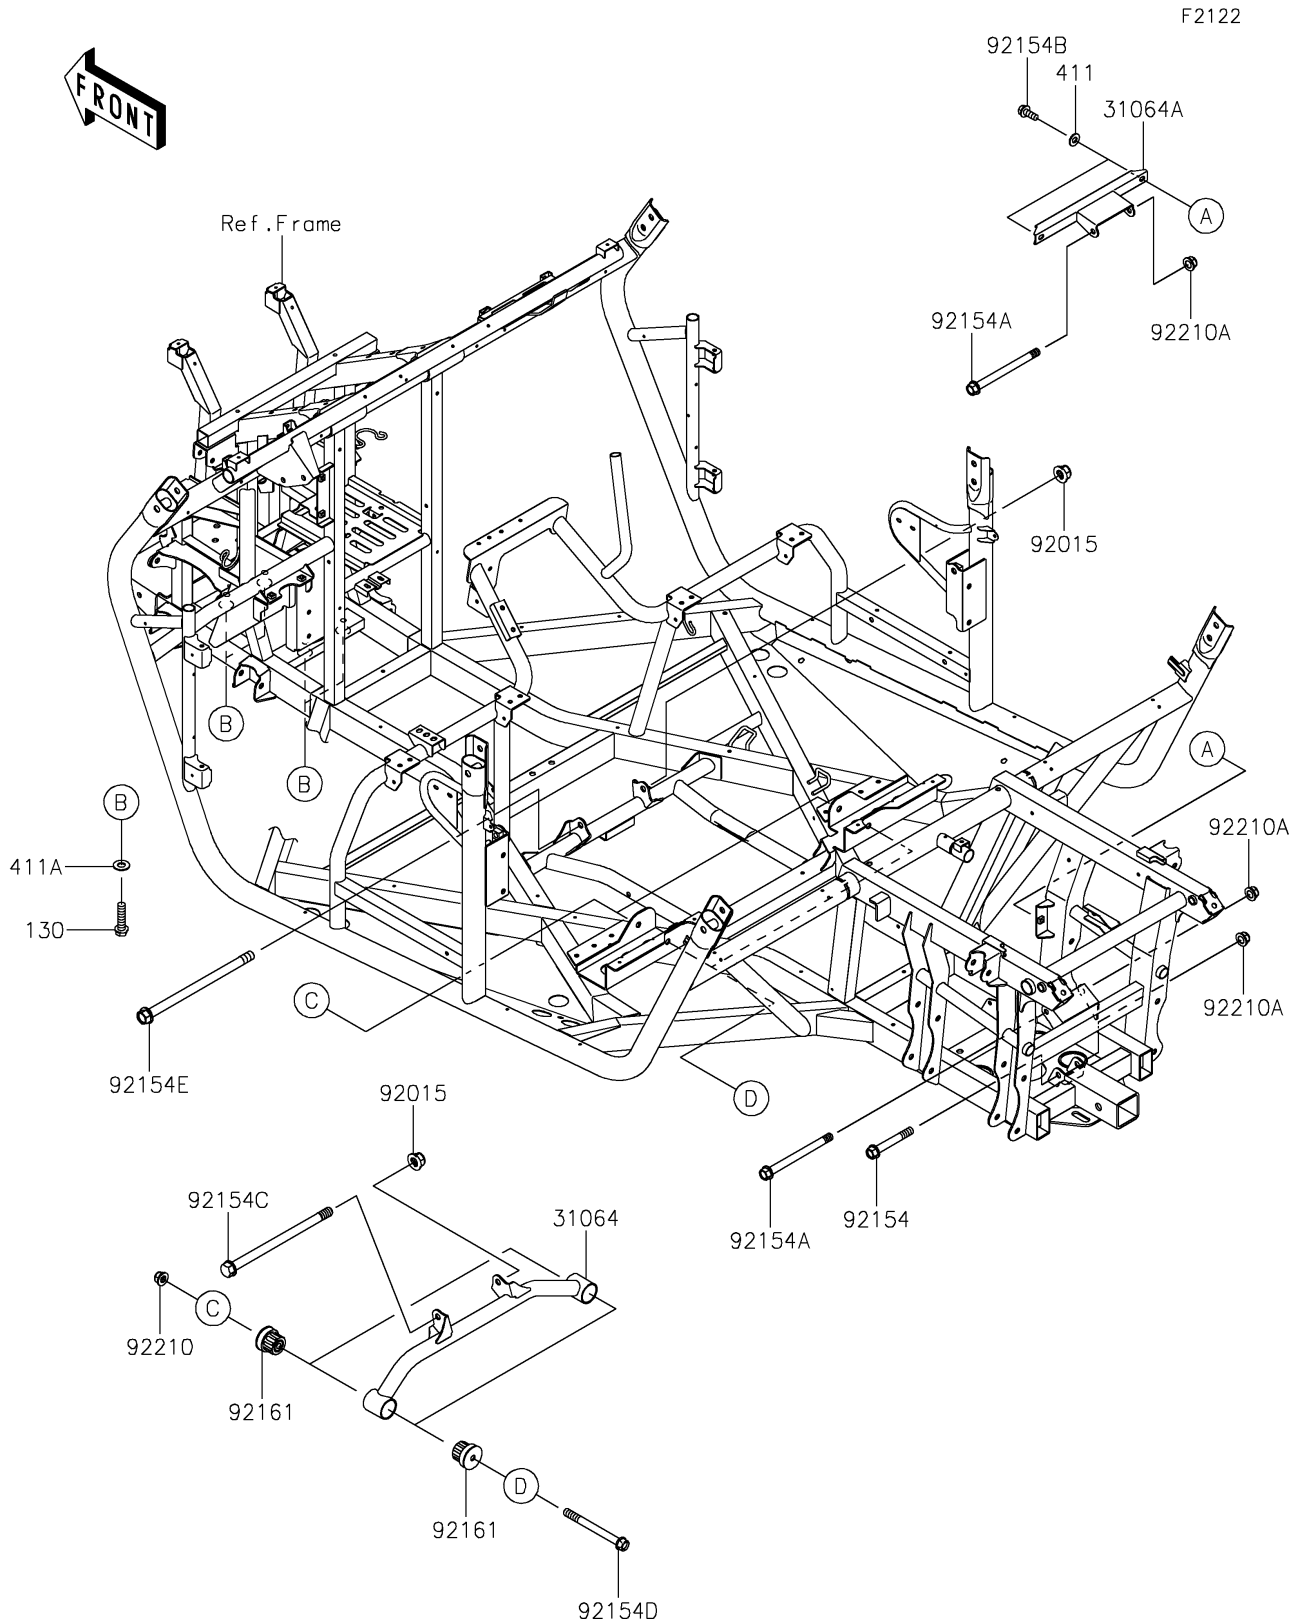

2023 Teryx PARTS DIAGRAM

Engine Mount

2023 Teryx PARTS LIST

Engine Mount

ITEM NAME	PART NUMBER	QUANTITY
PIPE-COMP,RR FRAME (Ref # 31064)	31064-0621	1
PIPE-COMP,RR GEARCASE MOUNT (Ref # 31064A)	31064-0660	1
NUT,LOCK,FLANGED,12MM (Ref # 92015)	92015-1433	2
BOLT,FLANGED,10X70 (Ref # 92154)	92154-0894	1
BOLT,FLANGED,10X120 (Ref # 92154A)	92154-0895	2
BOLT,FLANGED,8X20 (Ref # 92154B)	92154-1130	2
BOLT,FLANGED,12X190 (Ref # 92154C)	92154-1131	1
BOLT,FLANGED,10X105 (Ref # 92154D)	92154-1132	2
BOLT,FLANGED,12X200 (Ref # 92154E)	92154-1133	1
DAMPER (Ref # 92161)	92161-0423	4
NUT,LOCK,FLANGED,10MM (Ref # 92210)	92210-0276	2
NUT,LOCK,FLANGED,10MM (Ref # 92210A)	92210-1080	3
BOLT-FLANGED,10X40 (Ref # 130)	130BA1040	4
WASHER-PLAIN,8MM (Ref # 411)	411AA0800	2
WASHER-PLAIN,10MM (Ref # 411A)	411AA1000	4