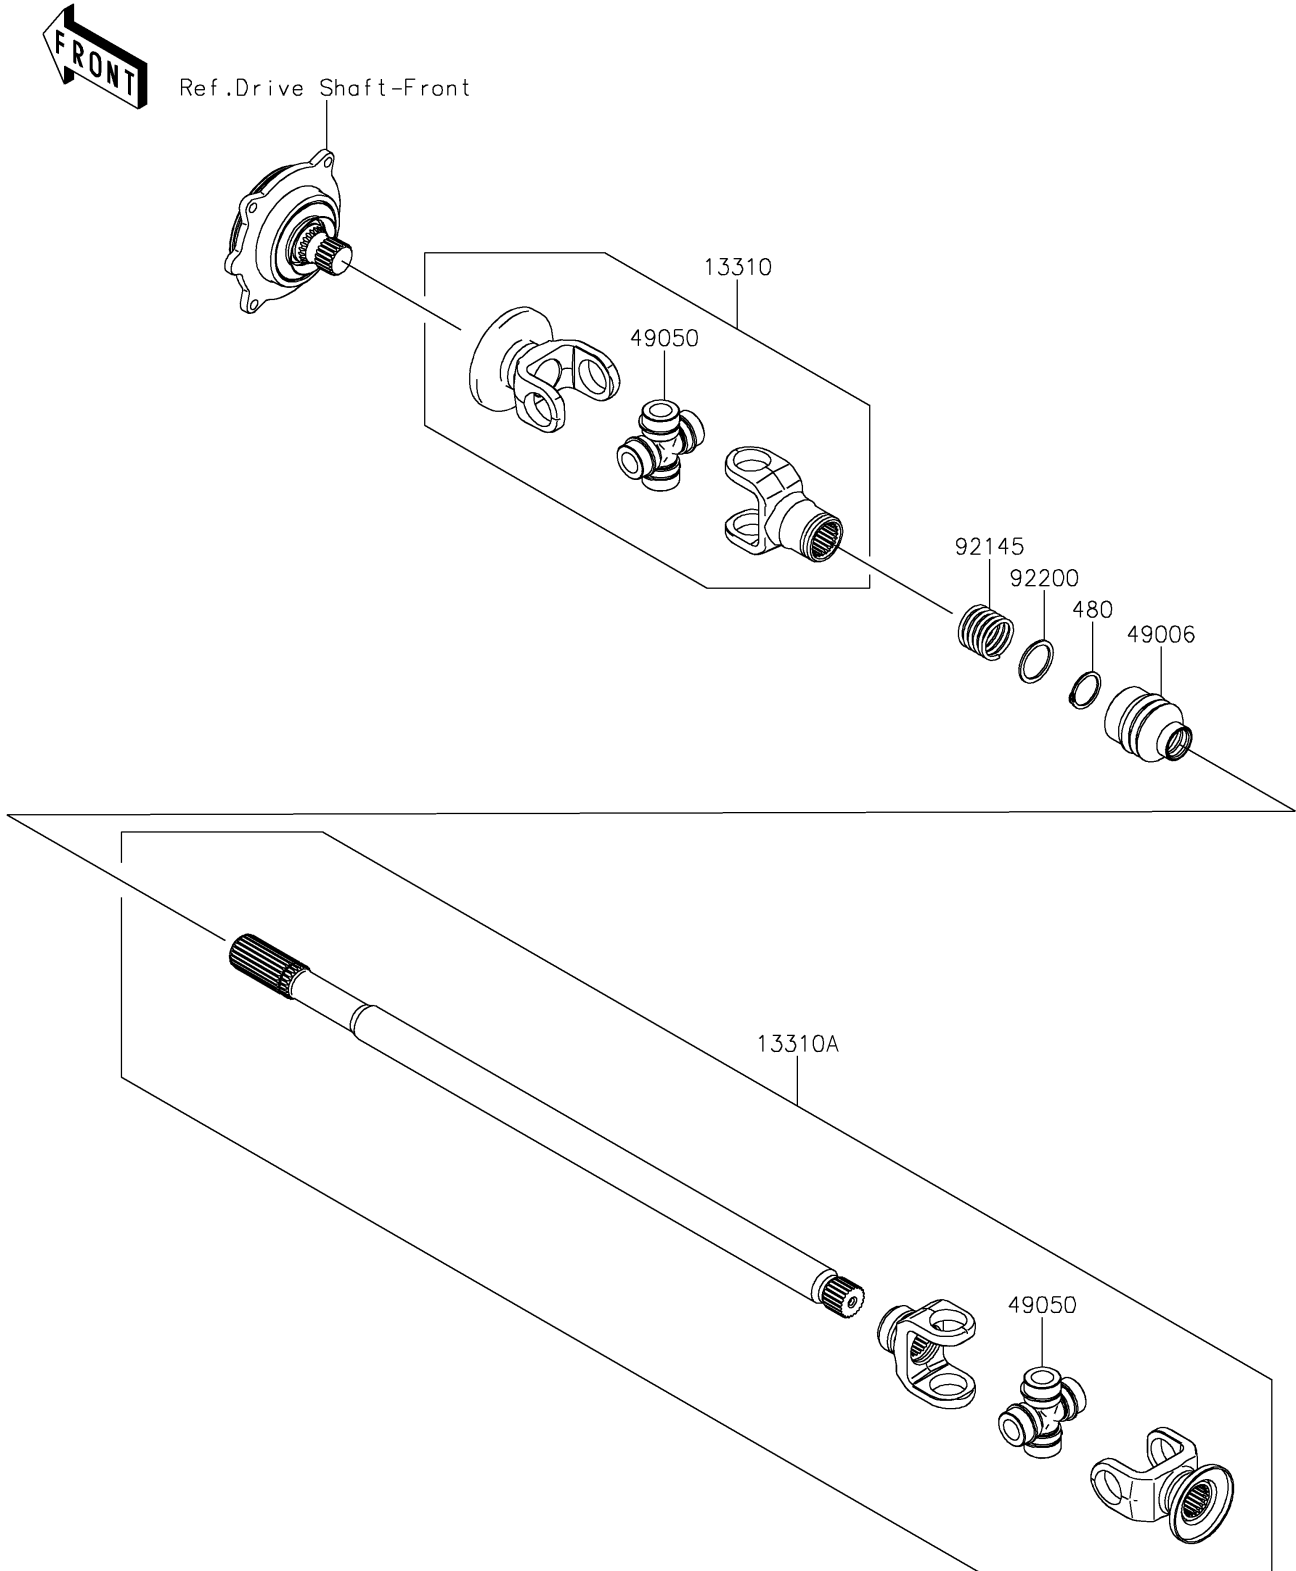

2022 Teryx

PARTS DIAGRAM

Drive Shaft-Propeller

E3135

2022 Teryx

PARTS LIST

Drive Shaft-Propeller

ITEM NAME	PART NUMBER	QUANTITY
SHAFT-ASSY,FRONT GEAR SIDE (Ref # 13310)	13310-0031	1
SHAFT-ASSY,FRONT ENG SIDE (Ref # 13310A)	13310-0032	1
BOOT,GEAR ASSY SIDE (Ref # 49006)	49006-0108	1
SPIDER (Ref # 49050)	49050-0034	2
SPRING (Ref # 92145)	92145-0823	1
WASHER,25X31X1.5 (Ref # 92200)	92200-0600	1
CIRCLIP-TYPE-C,24MM (Ref # 480)	480J2400	1