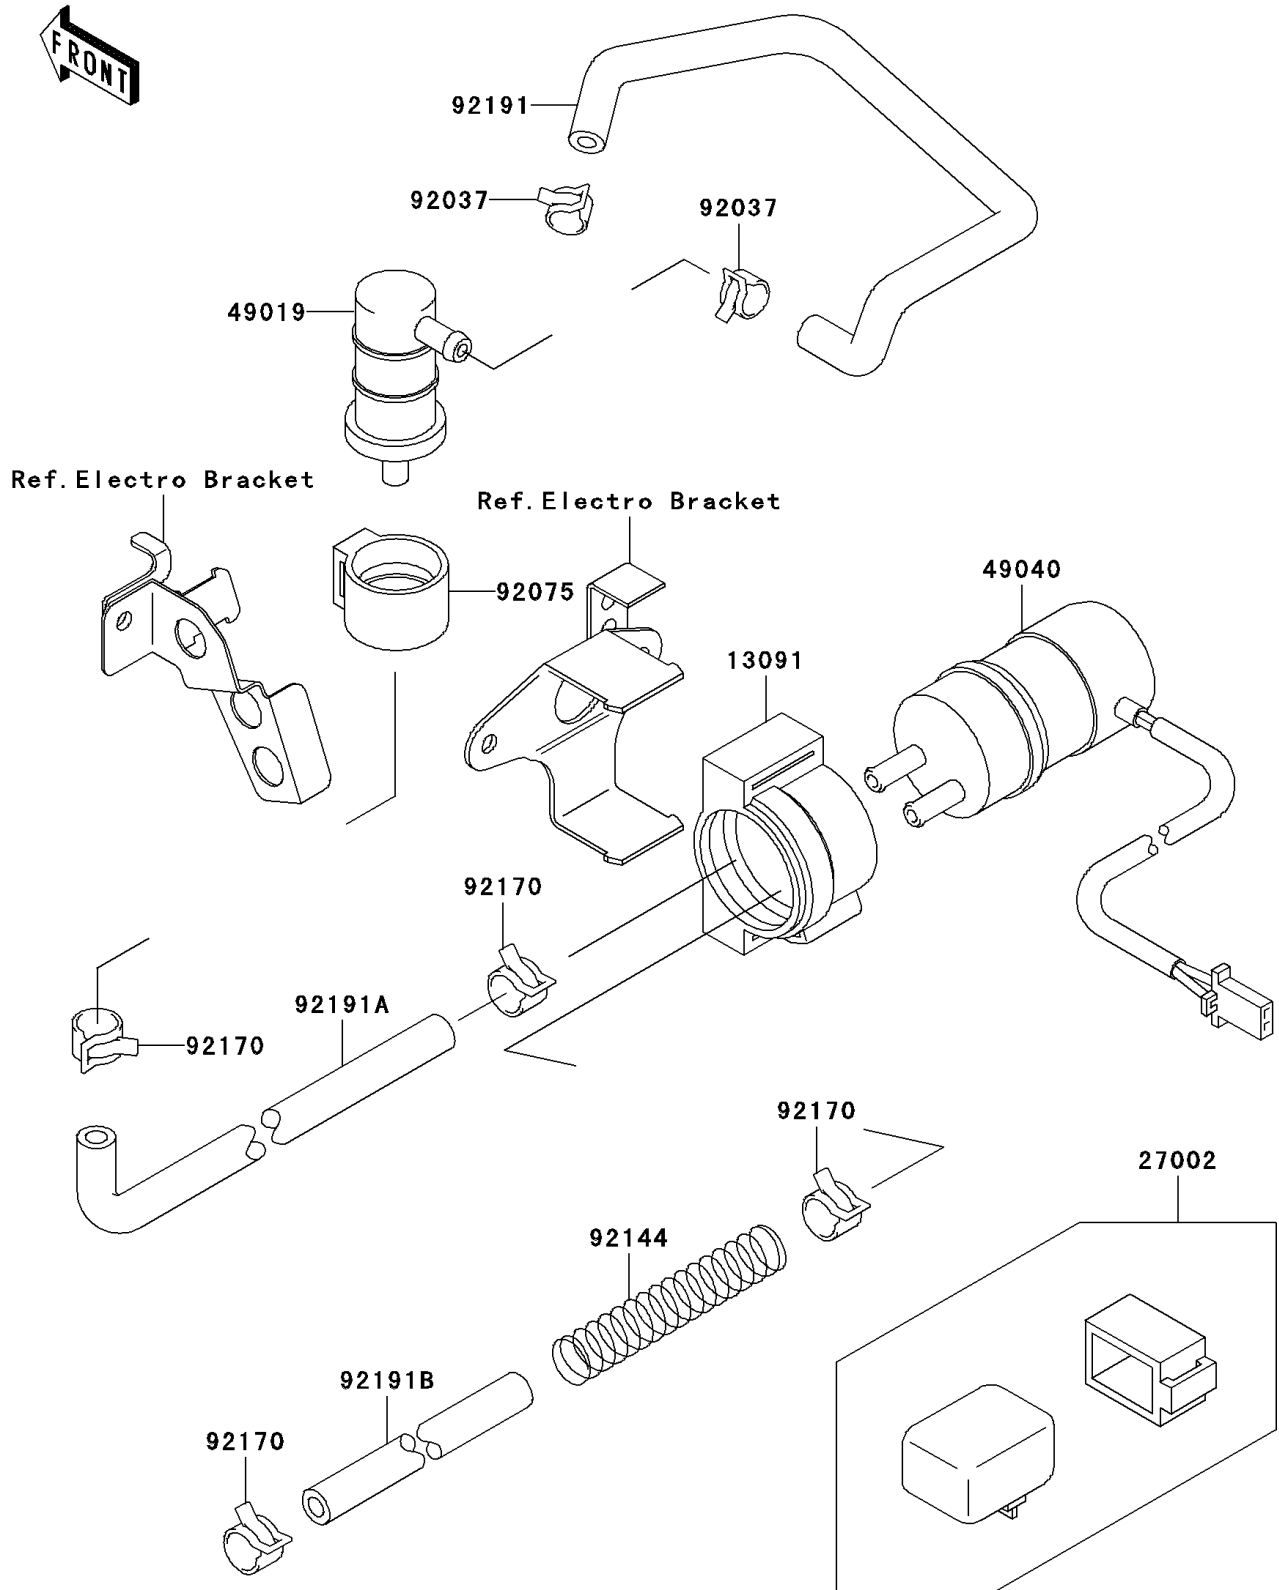

2000 Ninja® ZX™-7R PARTS DIAGRAM

Fuel Pump

E1520

2000 Ninja® ZX™-7R PARTS LIST

Fuel Pump

ITEM NAME	PART NUMBER	QUANTITY
HOLDER,FUEL PUMP (Ref # 13091)	13091-1738	1
RELAY-ASSY (Ref # 27002)	27002-1065	1
FILTER-FUEL (Ref # 49019)	49019-1081	1
PUMP-FUEL (Ref # 49040)	49040-1061	1
CLAMP (Ref # 92037)	92037-1181	1
DAMPER,FUEL FILTER (Ref # 92075)	92075-1853	1
SPRING,HOSE PROTECTOR (Ref # 92144)	92144-1746	1
CLAMP (Ref # 92170)	92170-1118	1
TUBE (Ref # 92191)	92191-1018	1
TUBE (Ref # 92191A)	92191-1059	1
TUBE,9.5X15.5X300 (Ref # 92191B)	92191-1081	1