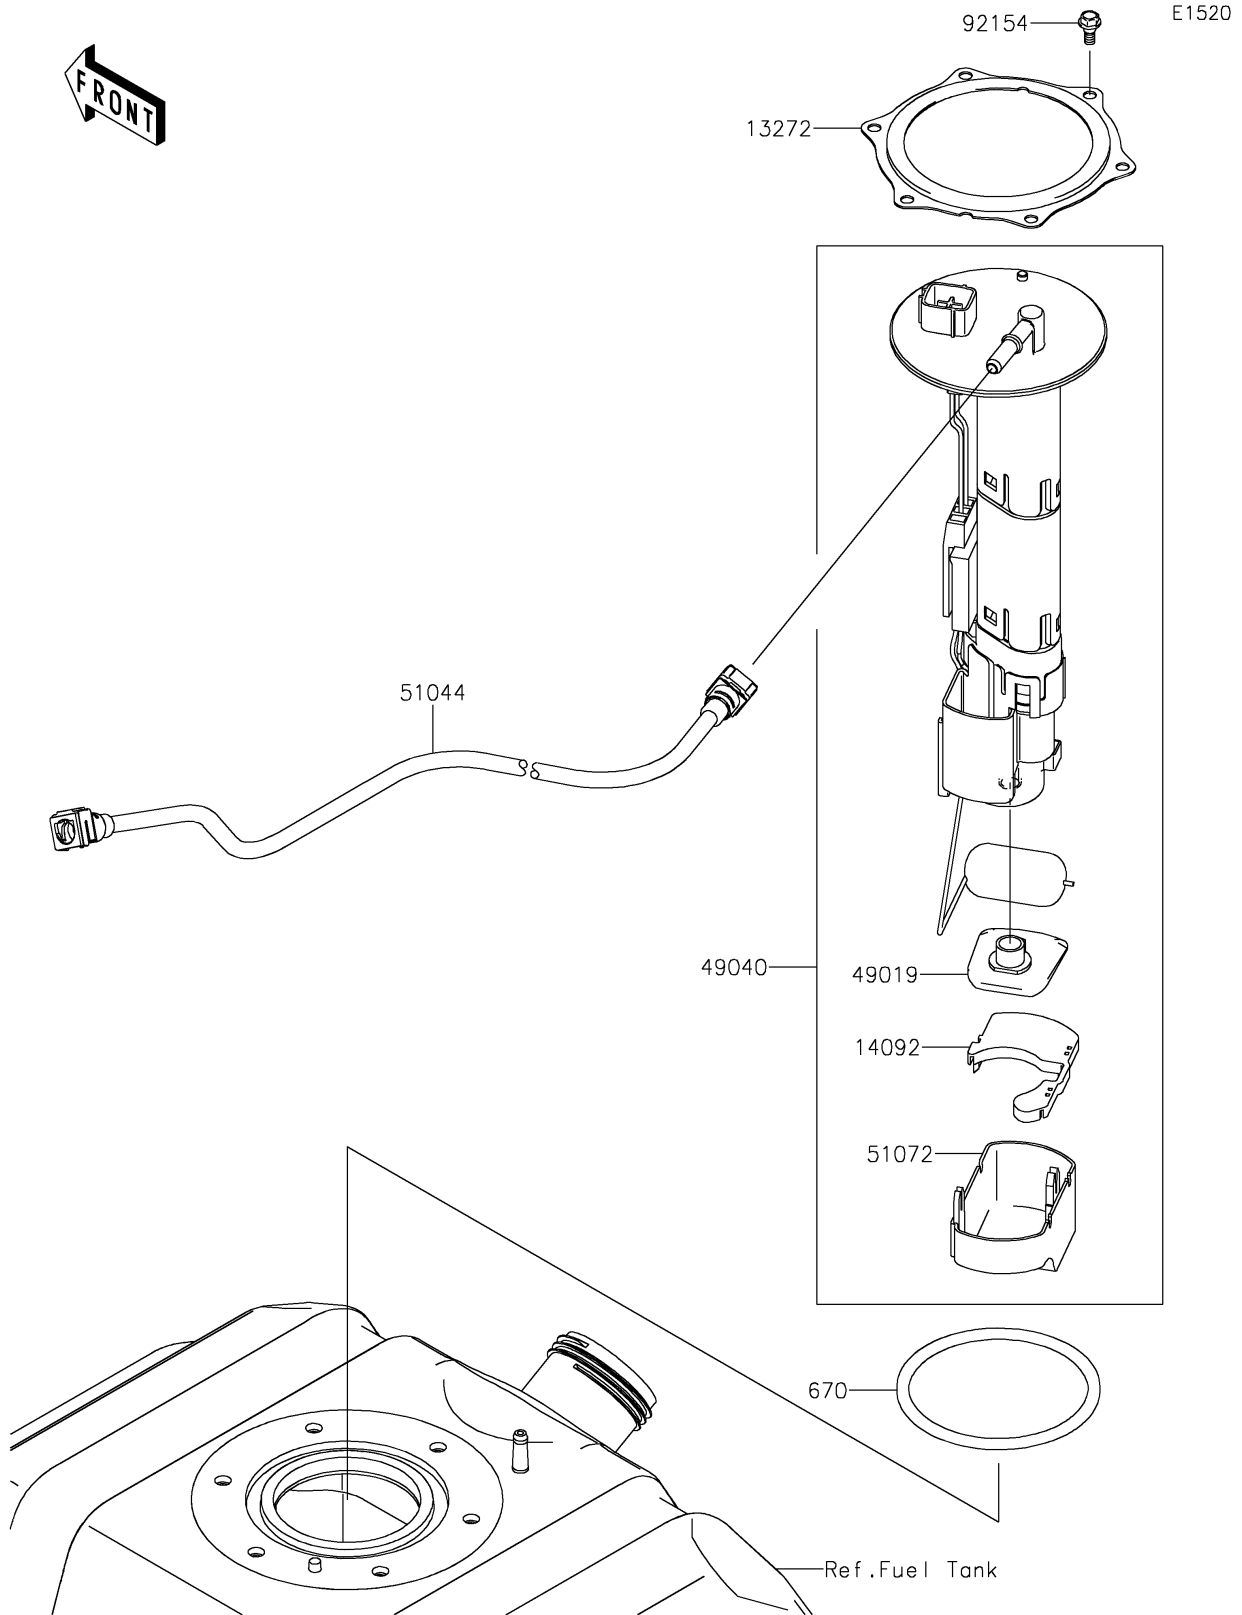

2024 TERYX® PARTS DIAGRAM

Fuel Pump

2024 TERYX® PARTS LIST

Fuel Pump

ITEM NAME	PART NUMBER	QUANTITY
PLATE (Ref # 13272)	13272-2500	1
COVER (Ref # 14092)	14092-1044	1
FILTER-FUEL (Ref # 49019)	49019-0013	1
PUMP-FUEL (Ref # 49040)	49040-0716	1
TUBE-ASSY (Ref # 51044)	51044-0811	1
CHAMBER-FUEL (Ref # 51072)	51072-0003	1
BOLT,FUEL PUMP (Ref # 92154)	92154-1326	6
O RING (Ref # 670)	670E5090	1