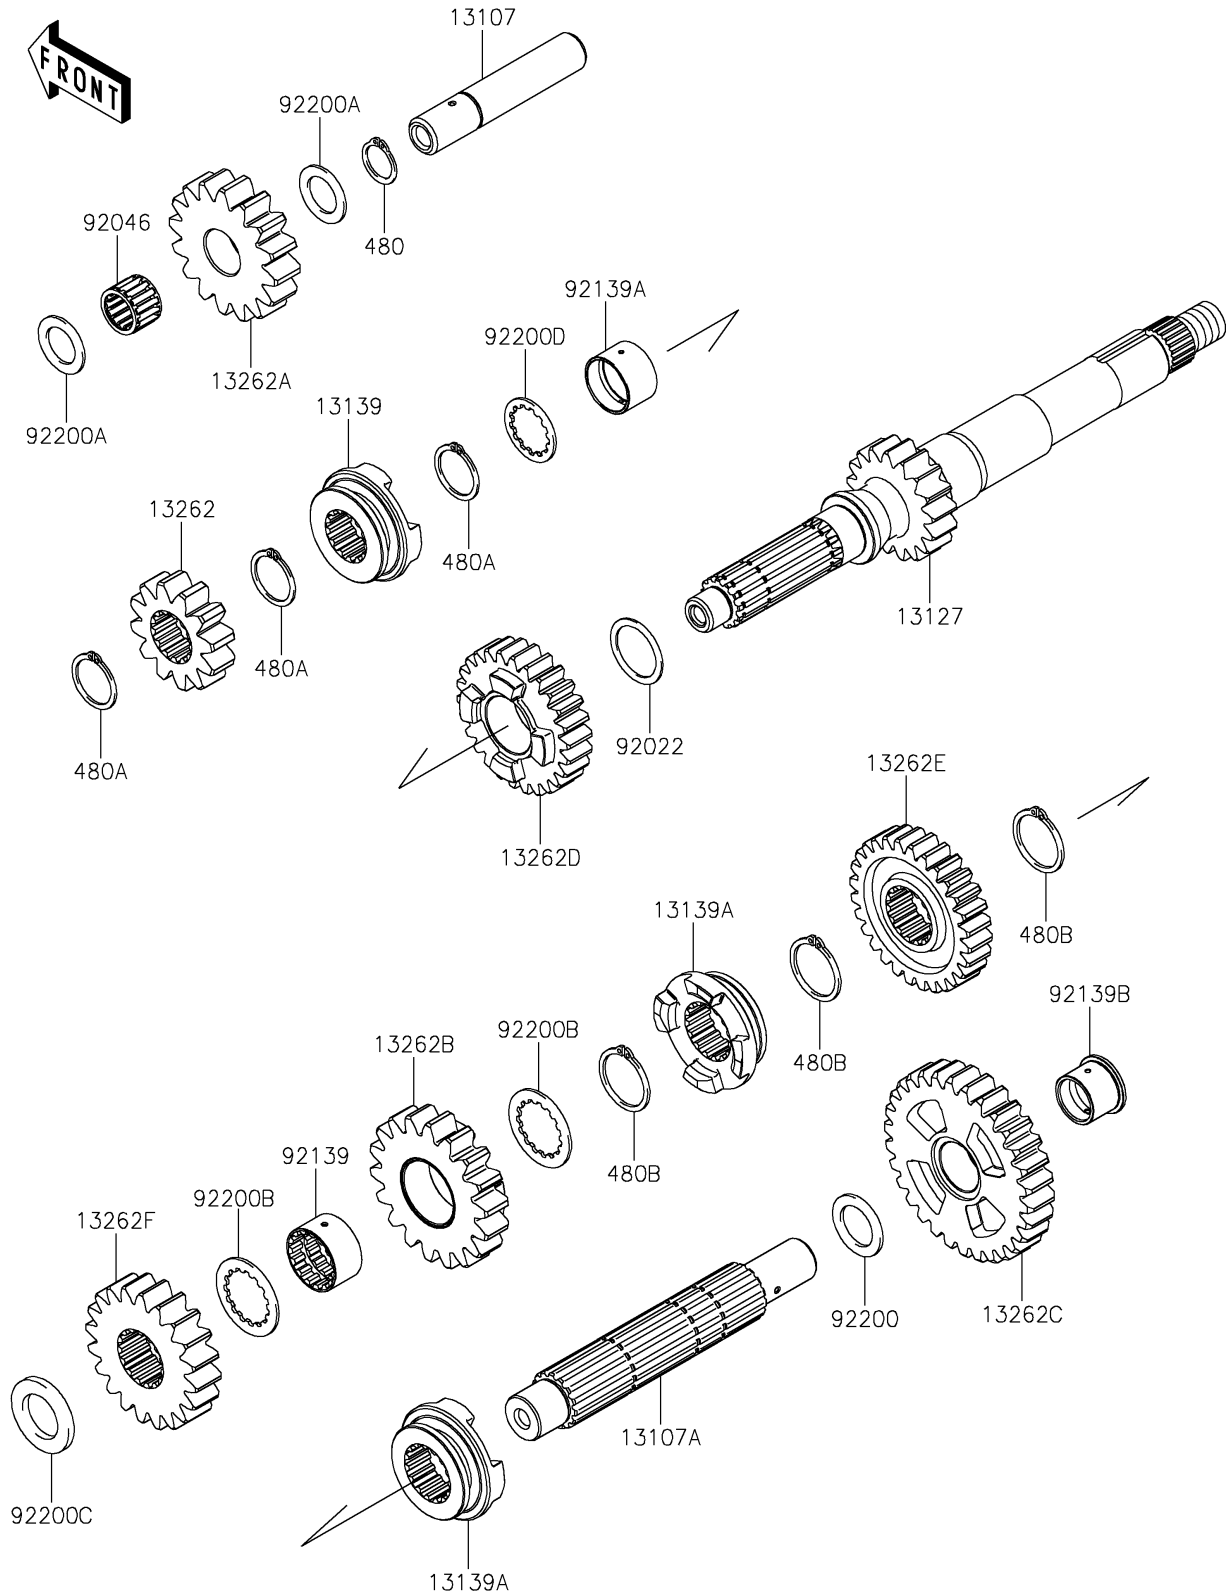

2023 TERYX® PARTS DIAGRAM

Transmission

E1361

2023 TERYX® PARTS LIST

Transmission

ITEM NAME	PART NUMBER	QUANTITY
SHAFT,REVERSE (Ref # 13107)	13107-0715	1
SHAFT,COUNTER (Ref # 13107A)	13107-0716	1
SHAFT-TRANSMISSION INPUT,17T (Ref # 13127)	13127-0654	1
SHIFTER,INPUT HI (Ref # 13139)	13139-0624	1
SHIFTER,OUTPUT (Ref # 13139A)	13139-0625	2
GEAR,INPUT REVERSE,12T (Ref # 13262)	13262-0861	1
GEAR,REVERSE IDLE,16T (Ref # 13262A)	13262-0862	1
GEAR,OUTPUT REVERSE,18T (Ref # 13262B)	13262-0865	1
GEAR,OUTPUT LOW,31T (Ref # 13262C)	13262-0867	1
GEAR,INPUT HI,26T (Ref # 13262D)	13262-1551	1
GEAR,OUTPUT HI,28T (Ref # 13262E)	13262-1552	1
GEAR,OUTPUT,19T (Ref # 13262F)	13262-1553	1
WASHER,25.3X32X1 (Ref # 92022)	92022-1800	1
BEARING-NEEDLE,182216E03 C3 (Ref # 92046)	92046-0605	1
BUSHING,25X28.3X16.7 (Ref # 92139)	92139-0107	1
BUSHING,25X28X17.8 (Ref # 92139A)	92139-0280	1
BUSHING,20X24X18.7 (Ref # 92139B)	92139-0707	1
WASHER,20.2X30X1.8 (Ref # 92200)	92200-0221	1
WASHER,18.2X28X1.5 (Ref # 92200A)	92200-0716	2
WASHER,28.5X38X1.5 (Ref # 92200B)	92200-0717	2
WASHER,22.2X36X3.6 (Ref # 92200C)	92200-0718	1
WASHER,25.2X31.0X1.5 (Ref # 92200D)	92200-1239	1
CIRCLIP-TYPE-C,18MM (Ref # 480)	480J1800	1
CIRCLIP-TYPE-C,24MM (Ref # 480A)	480J2400	3
CIRCLIP-TYPE-C,28MM (Ref # 480B)	480J2800	3