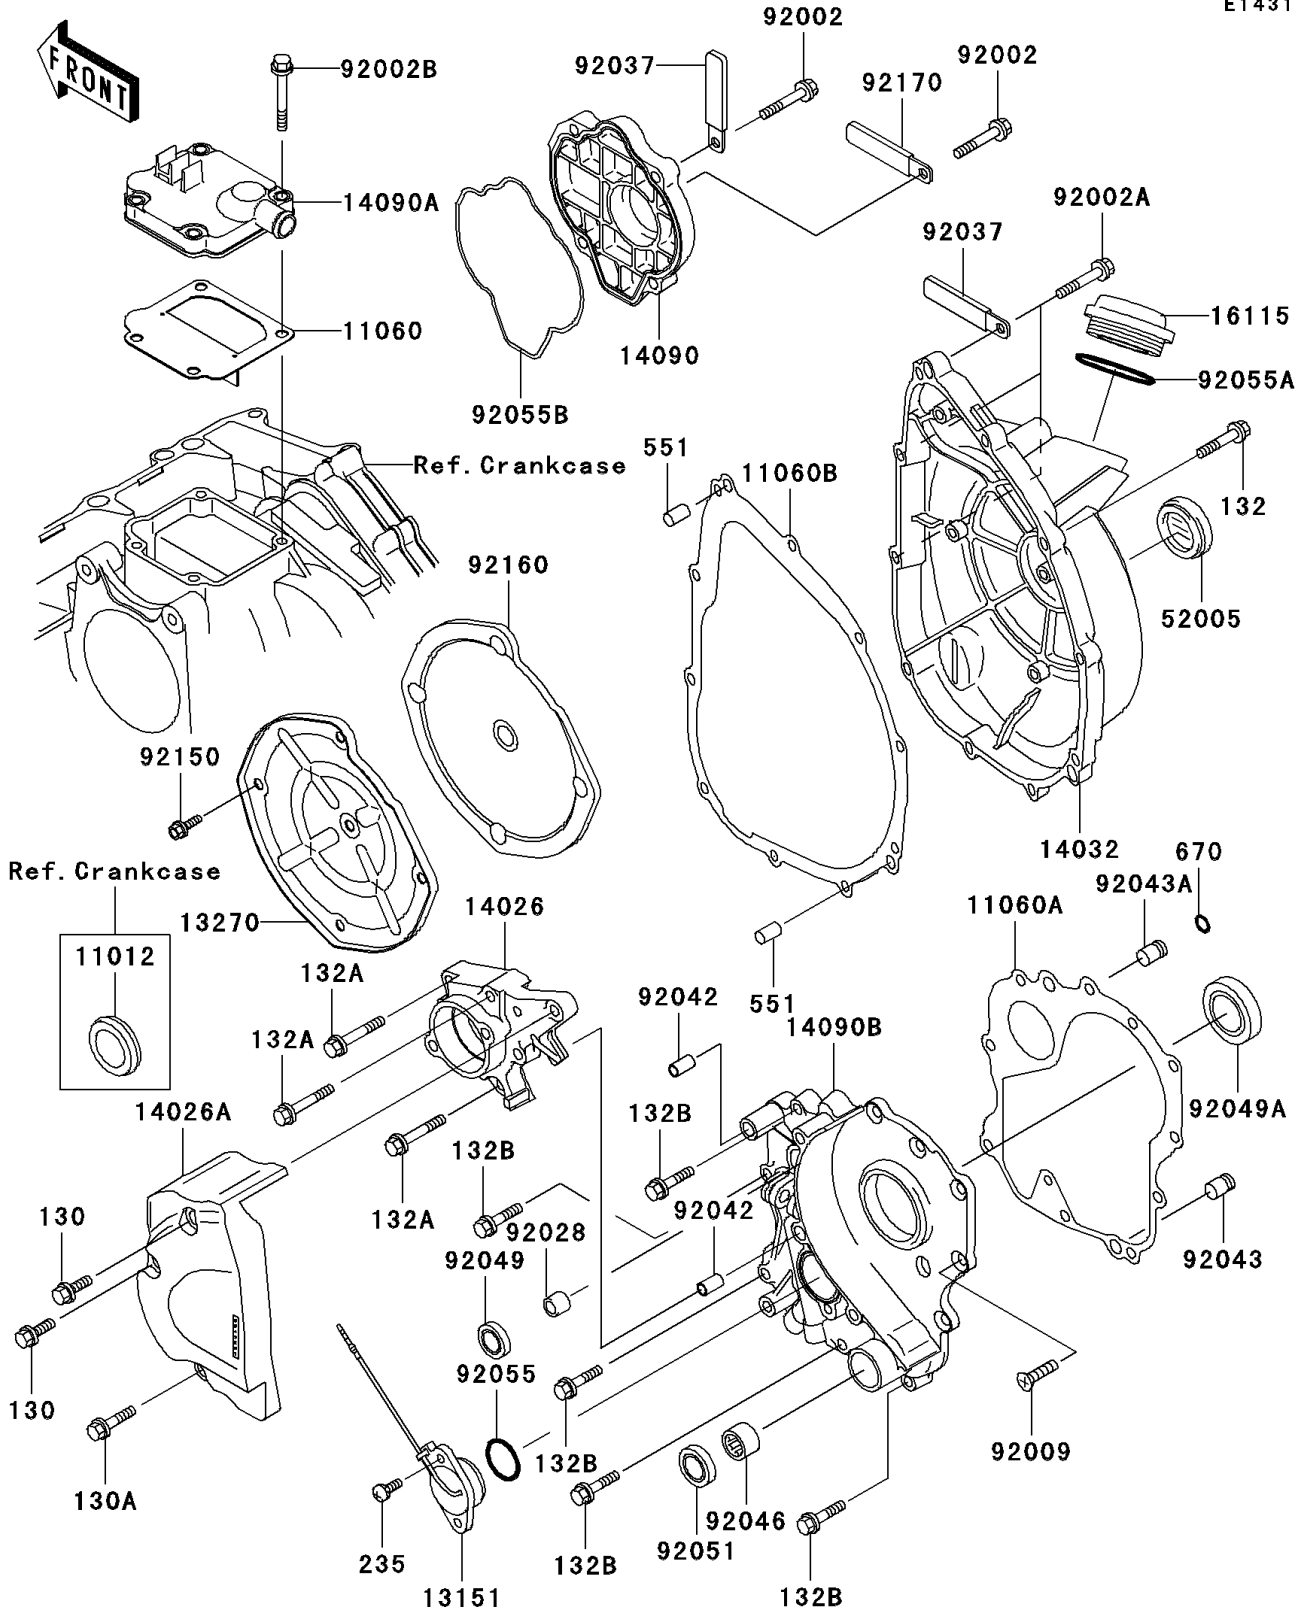

## 2000 Ninja® ZX™-7R PARTS DIAGRAM

Engine Cover(s)

E1431

## 2000 Ninja® ZX™-7R PARTS LIST

Engine Cover(s)

ITEM NAME	PART NUMBER	QUANTITY
BOLT-FLANGED,6X16,BLACK (Ref # 130)	130J0616	1
BOLT-FLANGED,6X25 (Ref # 130A)	130J0625	1
BOLT-FLANGED-SMALL (Ref # 132)	132J0625	1
BOLT-FLANGED-SMALL (Ref # 132A)	132J0635	1
BOLT-FLANGED-SMALL (Ref # 132B)	132Y0625	1
SCREW-PAN-WP-CROS (Ref # 235)	235C0516	1
PIN-DOWEL,8X14 (Ref # 551)	551A0814	1
CAP,LH (Ref # 11012)	11012-1770	1
GASKET,BREATHER COVER (Ref # 11060)	11060-1702	1
GASKET,TRANSMISSION COVER (Ref # 11060A)	11060-1703	1
GASKET,CLUTCH COVER (Ref # 11060B)	11060-1704	1
SWITCH-COMP (Ref # 13151)	13151-1081	1
PLATE,CLUTCH COVER (Ref # 13270)	13270-1580	1
COVER-CHAIN,FR (Ref # 14026)	14026-1228	1
COVER-CHAIN,RR (Ref # 14026A)	14026-1229	1
COVER-CLUTCH (Ref # 14032)	14032-1427	1
COVER,PULSING (Ref # 14090)	14090-1630	1
COVER,BREATHER (Ref # 14090A)	14090-1631	1
COVER,TRANSMISSION (Ref # 14090B)	14090-1632	1
CAP-OIL FILLER (Ref # 16115)	16115-1064	1
GAUGE,OIL LEVEL (Ref # 52005)	52005-1057	1
BOLT,6X20 (Ref # 92002)	92002-1343	1
BOLT,6X30 (Ref # 92002A)	92002-1534	1
BOLT,6X25 (Ref # 92002B)	92002-1582	1
SCREW,6X16 (Ref # 92009)	92009-1360	1
BUSHING,8X12X10 (Ref # 92028)	92028-1750	1
CLAMP,WIRING HARNESS (Ref # 92037)	92037-1877	1
PIN,DOWEL,6.3X8X14 (Ref # 92042)	92042-007	1
PIN,6.2X8X14 (Ref # 92043)	92043-1263	1

## 2000 Ninja® ZX™-7R PARTS LIST

Engine Cover(s)

ITEM NAME	PART NUMBER	QUANTITY
PIN (Ref # 92043A)	92043-1456	1
BEARING-NEEDLE,HK1312 (Ref # 92046)	92046-1148	1
SEAL-OIL,SD-8187 (Ref # 92049)	92049-1017	1
SEAL-OIL,TC32488 (Ref # 92049A)	92049-1361	1
SEAL-OIL,TB13225.5 (Ref # 92051)	92051-005	1
RING-O (Ref # 92055)	92055-091	1
RING-O,38MM (Ref # 92055A)	92055-1295	1
RING-O,PULSING COVER (Ref # 92055B)	92055-1543	1
BOLT,5X8 (Ref # 92150)	92150-1406	1
DAMPER,CLUTCH COVER (Ref # 92160)	92160-1702	1
CLAMP (Ref # 92170)	92170-1514	1
O RING,5MM (Ref # 670)	670B1505	1