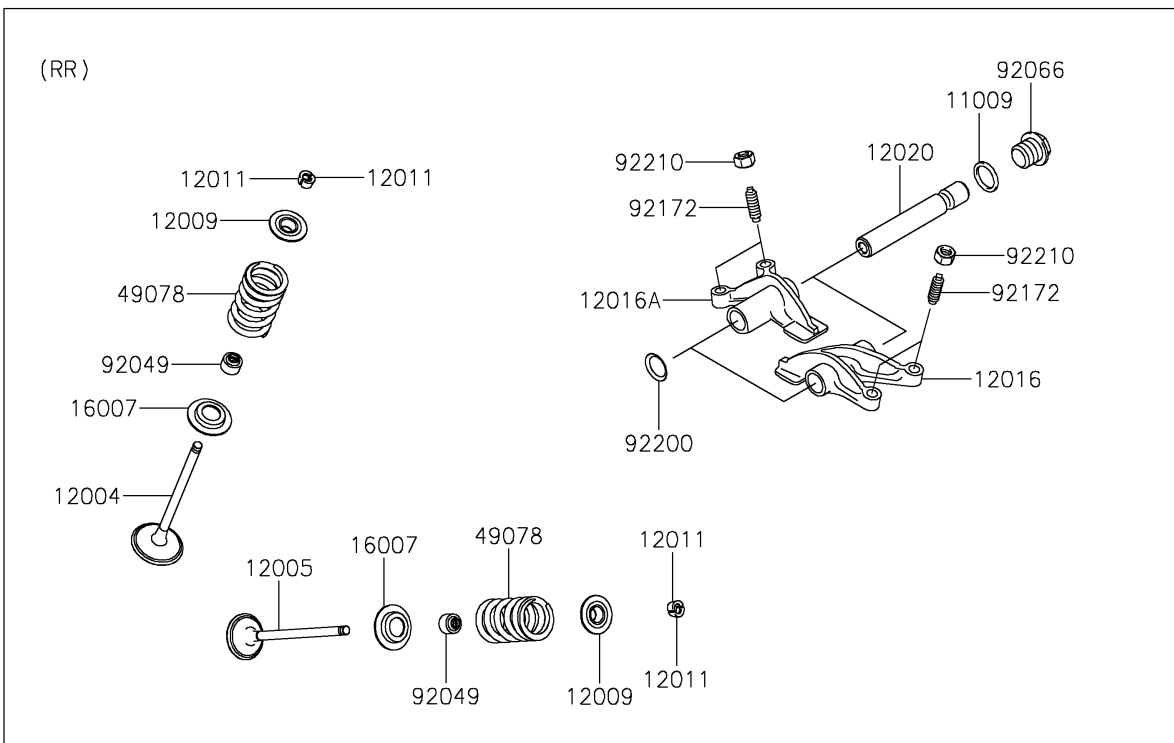

# 2023 TERYX® PARTS DIAGRAM

Valve(s)

E1210

## 2023 TERYX® PARTS LIST

Valve(s)

ITEM NAME	PART NUMBER	QUANTITY
GASKET,14X18X1.5 (Ref # 11009)	11009-1430	4
VALVE-INTAKE (Ref # 12004)	12004-0048	4
VALVE-EXHAUST (Ref # 12005)	12005-0047	4
RETAINER-VALVE SPRING (Ref # 12009)	12009-1056	8
COLLET (Ref # 12011)	12011-1051	16
ARM-ROCKER,EXHAUST (Ref # 12016)	12016-1128	2
ARM-ROCKER,INTAKE (Ref # 12016A)	12016-1129	2
SHAFT-ROCKER (Ref # 12020)	12020-0004	4
SEAT-SPRING (Ref # 16007)	16007-0703	8
SPRING-ENGINE VALVE (Ref # 49078)	49078-0014	8
SEAL-OIL,VSB58.558 (Ref # 92049)	92049-1218	8
PLUG,DRAIN (Ref # 92066)	92066-2196	4
SCREW,6MM (Ref # 92172)	92172-0737	8
WASHER,13X17X0.3 (Ref # 92200)	92200-0808	4
NUT,6MM (Ref # 92210)	92210-1490	8