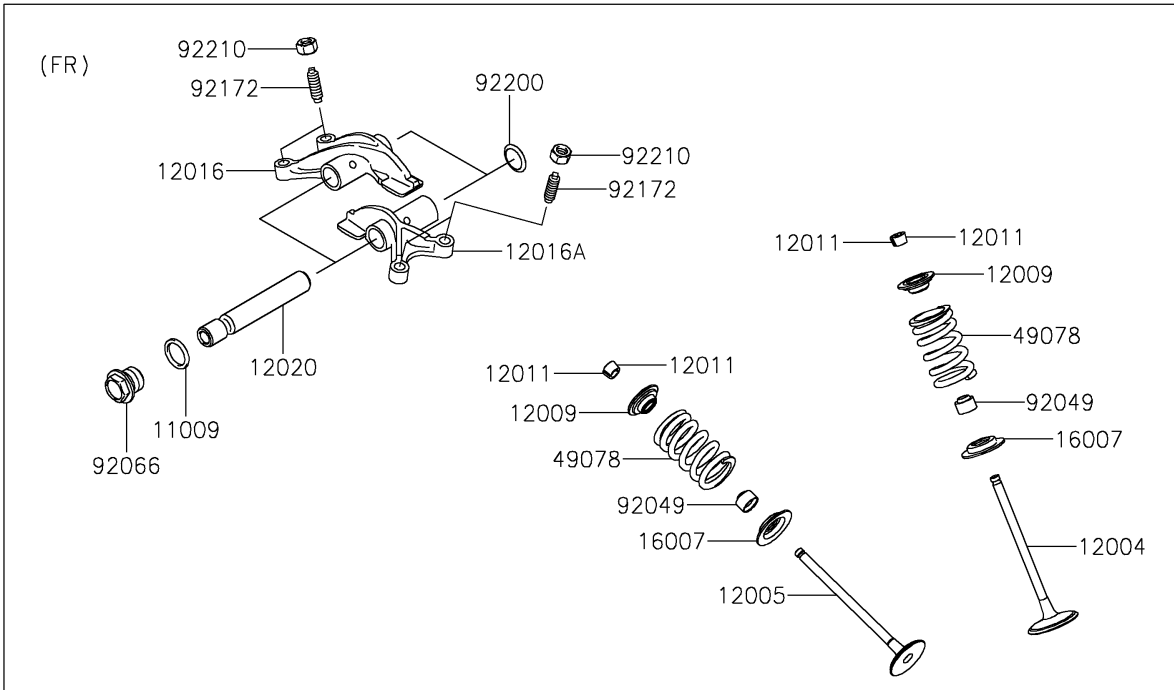

# 2023 TERYX® PARTS DIAGRAM

Valve(s)

E1210

## 2023 TERYX® PARTS LIST

Valve(s)

ITEM NAME	PART NUMBER	QUANTITY
GASKET,14X18X1.5 (Ref # 11009)	11009-1430	4
VALVE-INTAKE (Ref # 12004)	12004-0048	4
VALVE-EXHAUST (Ref # 12005)	12005-0047	4
RETAINER-VALVE SPRING (Ref # 12009)	12009-1056	8
COLLET (Ref # 12011)	12011-1051	16
ARM-ROCKER,EXHAUST (Ref # 12016)	12016-1128	2
ARM-ROCKER,INTAKE (Ref # 12016A)	12016-1129	2
SHAFT-ROCKER (Ref # 12020)	12020-0004	4
SEAT-SPRING (Ref # 16007)	16007-0703	8
SPRING-ENGINE VALVE (Ref # 49078)	49078-0014	8
SEAL-OIL,VSB58.558 (Ref # 92049)	92049-1218	8
PLUG,DRAIN (Ref # 92066)	92066-2196	4
SCREW,6MM (Ref # 92172)	92172-0737	8
WASHER,13X17X0.3 (Ref # 92200)	92200-0808	4
NUT,6MM (Ref # 92210)	92210-1490	8