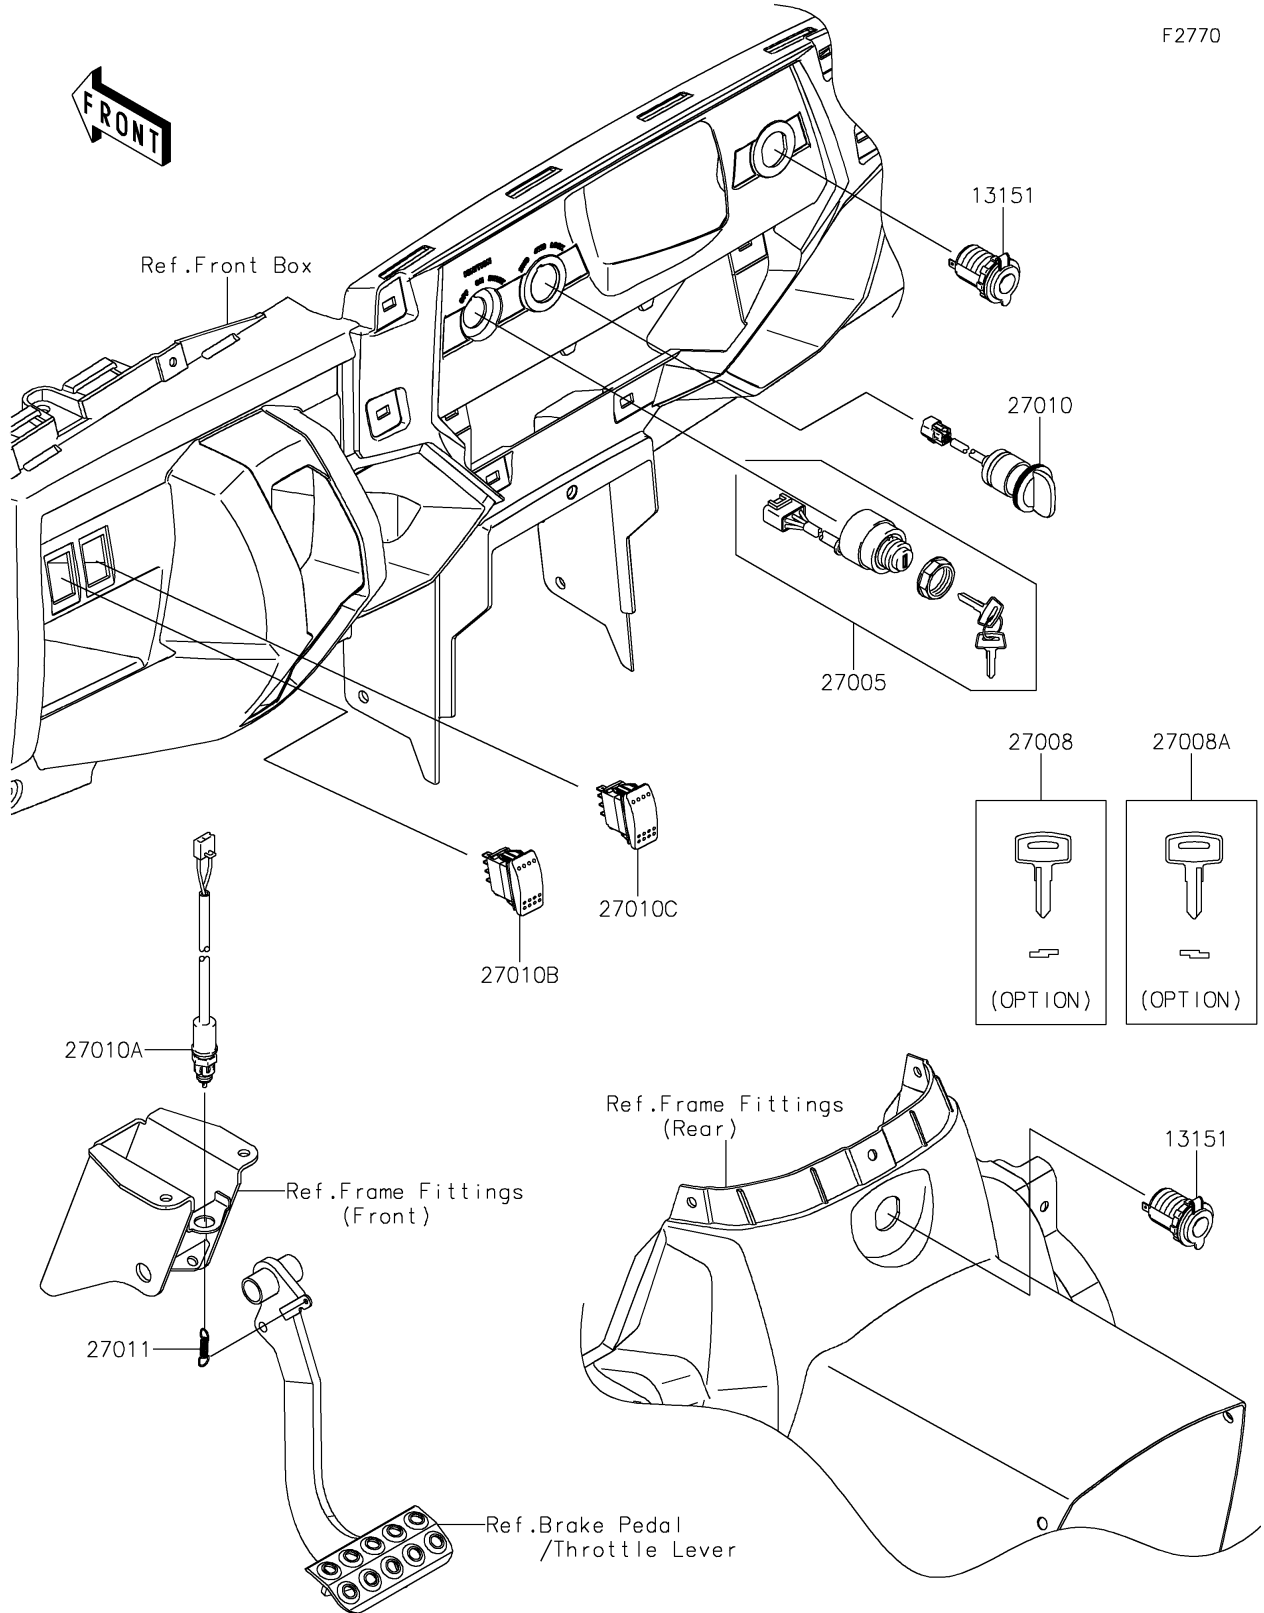

2021 TERYX4™ S PARTS DIAGRAM

Ignition Switch

F2770

2021 TERYX4™ S PARTS LIST

Ignition Switch

ITEM NAME	PART NUMBER	QUANTITY
SWITCH-COMP,OUTLET,12V (Ref # 13151)	13151-0556	2
SWITCH-ASSY-IGNITION (Ref # 27005)	27005-0036	1
KEY-LOCK,BLANK (Ref # 27008)	27008-1153	1
KEY-LOCK,BLANK (Ref # 27008A)	27008-1157	1
SWITCH (Ref # 27010)	27010-0706	1
SWITCH,BRAKE (Ref # 27010A)	27010-0724	1
SWITCH,OUTER (Ref # 27010B)	27010-0806	1
SWITCH,OUTER (Ref # 27010C)	27010-0807	1
SPRING,BRAKE LAMP SWITCH (Ref # 27011)	27011-006	1