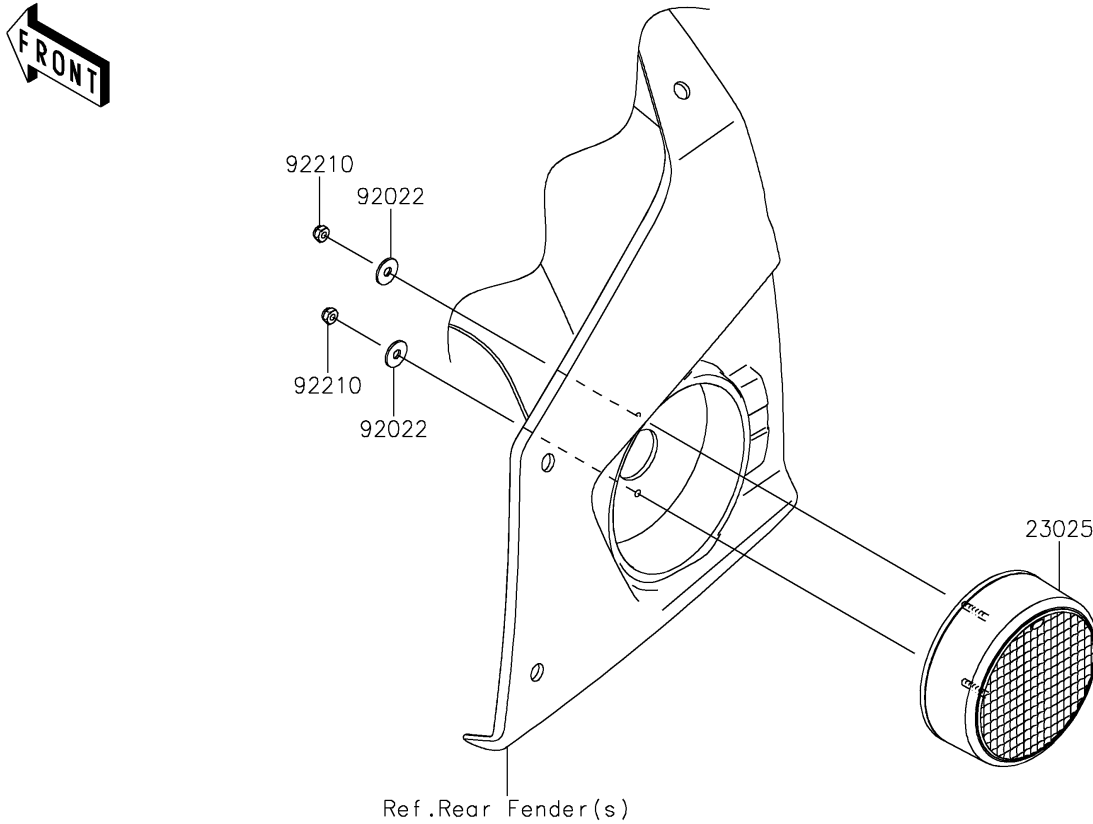

2021 TERYX4™ S

PARTS DIAGRAM

Taillight(s)

F2720

2021 TERYX4™ S

PARTS LIST

Taillight(s)

ITEM NAME	PART NUMBER	QUANTITY
LAMP-TAIL (Ref # 23025)	23025-0364	2
WASHER,4.3X12.5X1 (Ref # 92022)	92022-1949	4
NUT (Ref # 92210)	92210-0722	4