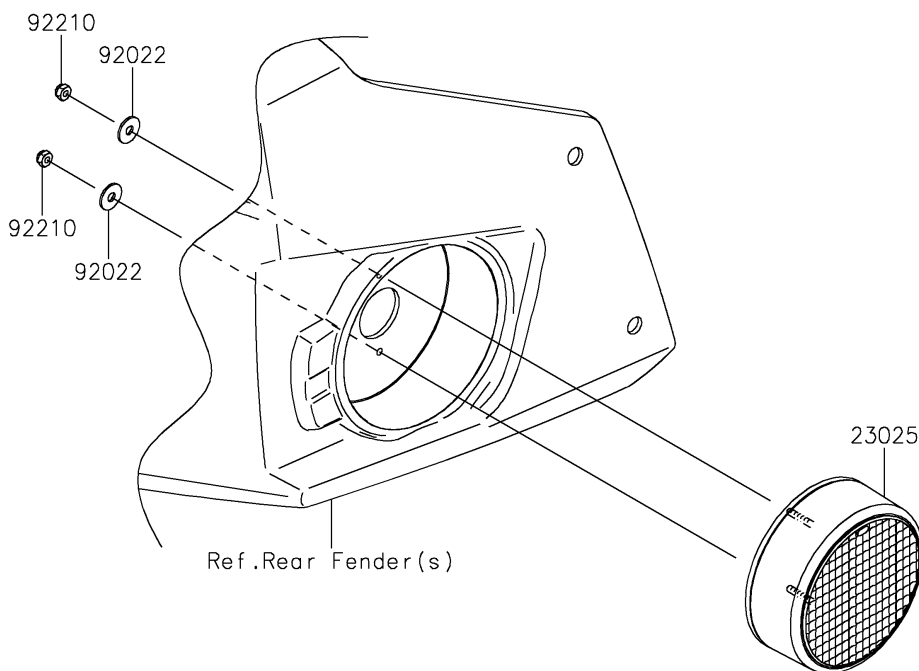

2021 TERYX4™ S

PARTS DIAGRAM

Taillight(s)

F2720

2021 TERYX4™ S

PARTS LIST

Taillight(s)

ITEM NAME	PART NUMBER	QUANTITY
LAMP-TAIL (Ref # 23025)	23025-0364	2
WASHER,4.3X12.5X1 (Ref # 92022)	92022-1949	4
NUT (Ref # 92210)	92210-0722	4