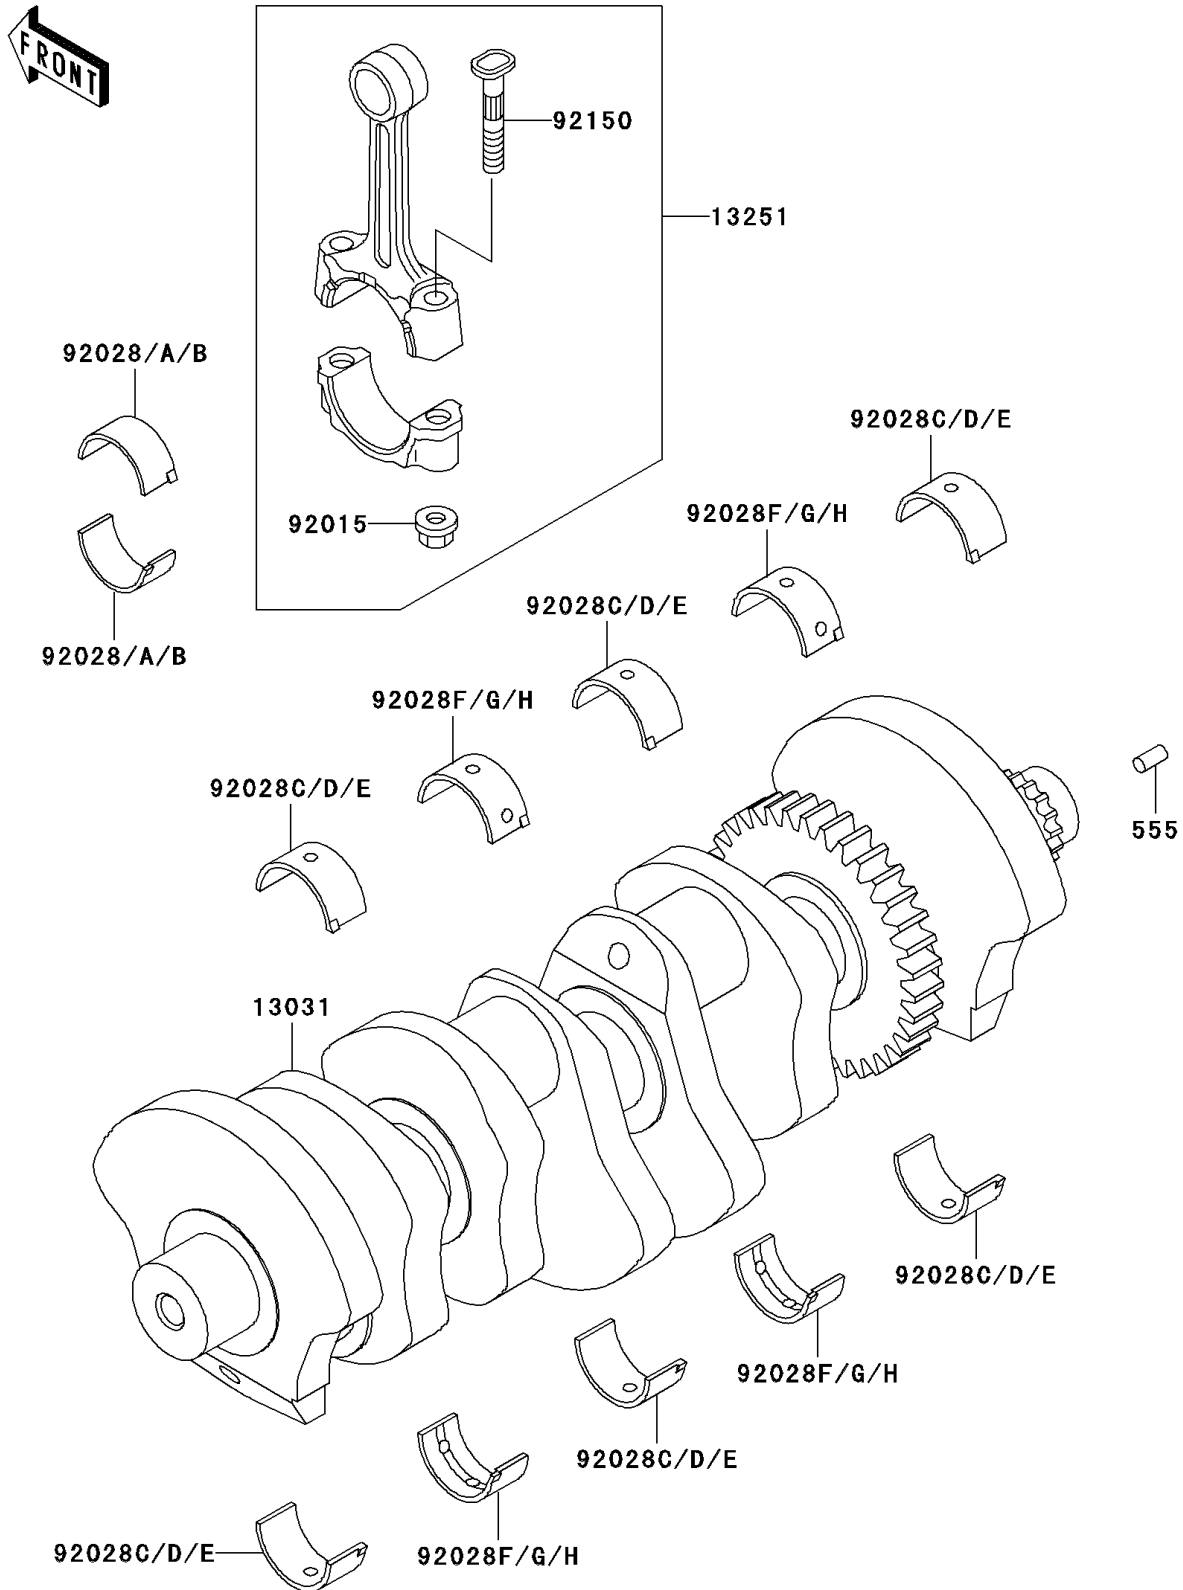

2000 Ninja® ZX™-7R PARTS DIAGRAM

Crankshaft

E1321

2000 Ninja® ZX™-7R PARTS LIST

Crankshaft

ITEM NAME	PART NUMBER	QUANTITY
PIN-SPRING,4X8 (Ref # 555)	555A0408	1
CRANKSHAFT-COMP (Ref # 13031)	13031-1405	1
ROD-ASSY-CONNECTING,G (Ref # 13251)	13251-1097-GG	1
NUT,FLANGED,8MM (Ref # 92015)	92015-1311	1
BUSHING,CONNECTING ROD,BLUE (Ref # 92028)	92028-1623	1
BUSHING,CONNECTING ROD,BLACK (Ref # 92028A)	92028-1624	1
BUSHING,CONNECTING ROD,BROWN (Ref # 92028B)	92028-1625	1
BUSHING,CRANKSHAFT,#1&3&5,BLUE (Ref # 92028C)	92028-1626	1
BUSHING,CRANKSHAFT,1&3&5,BLACK (Ref # 92028D)	92028-1627	1
BUSHING,CRANKSHAFT,1&3&5,BROWN (Ref # 92028E)	92028-1628	1
BUSHING,CRANKSHAFT,#2,BLUE (Ref # 92028F)	92028-1629	1
BUSHING,CRANKSAHFT,#2,BLACK (Ref # 92028G)	92028-1630	1
BUSHING,CRANKSAHFT,#2,BROWN (Ref # 92028H)	92028-1631	1
BOLT,CONNECTING ROD,8MM (Ref # 92150)	92150-1216	1