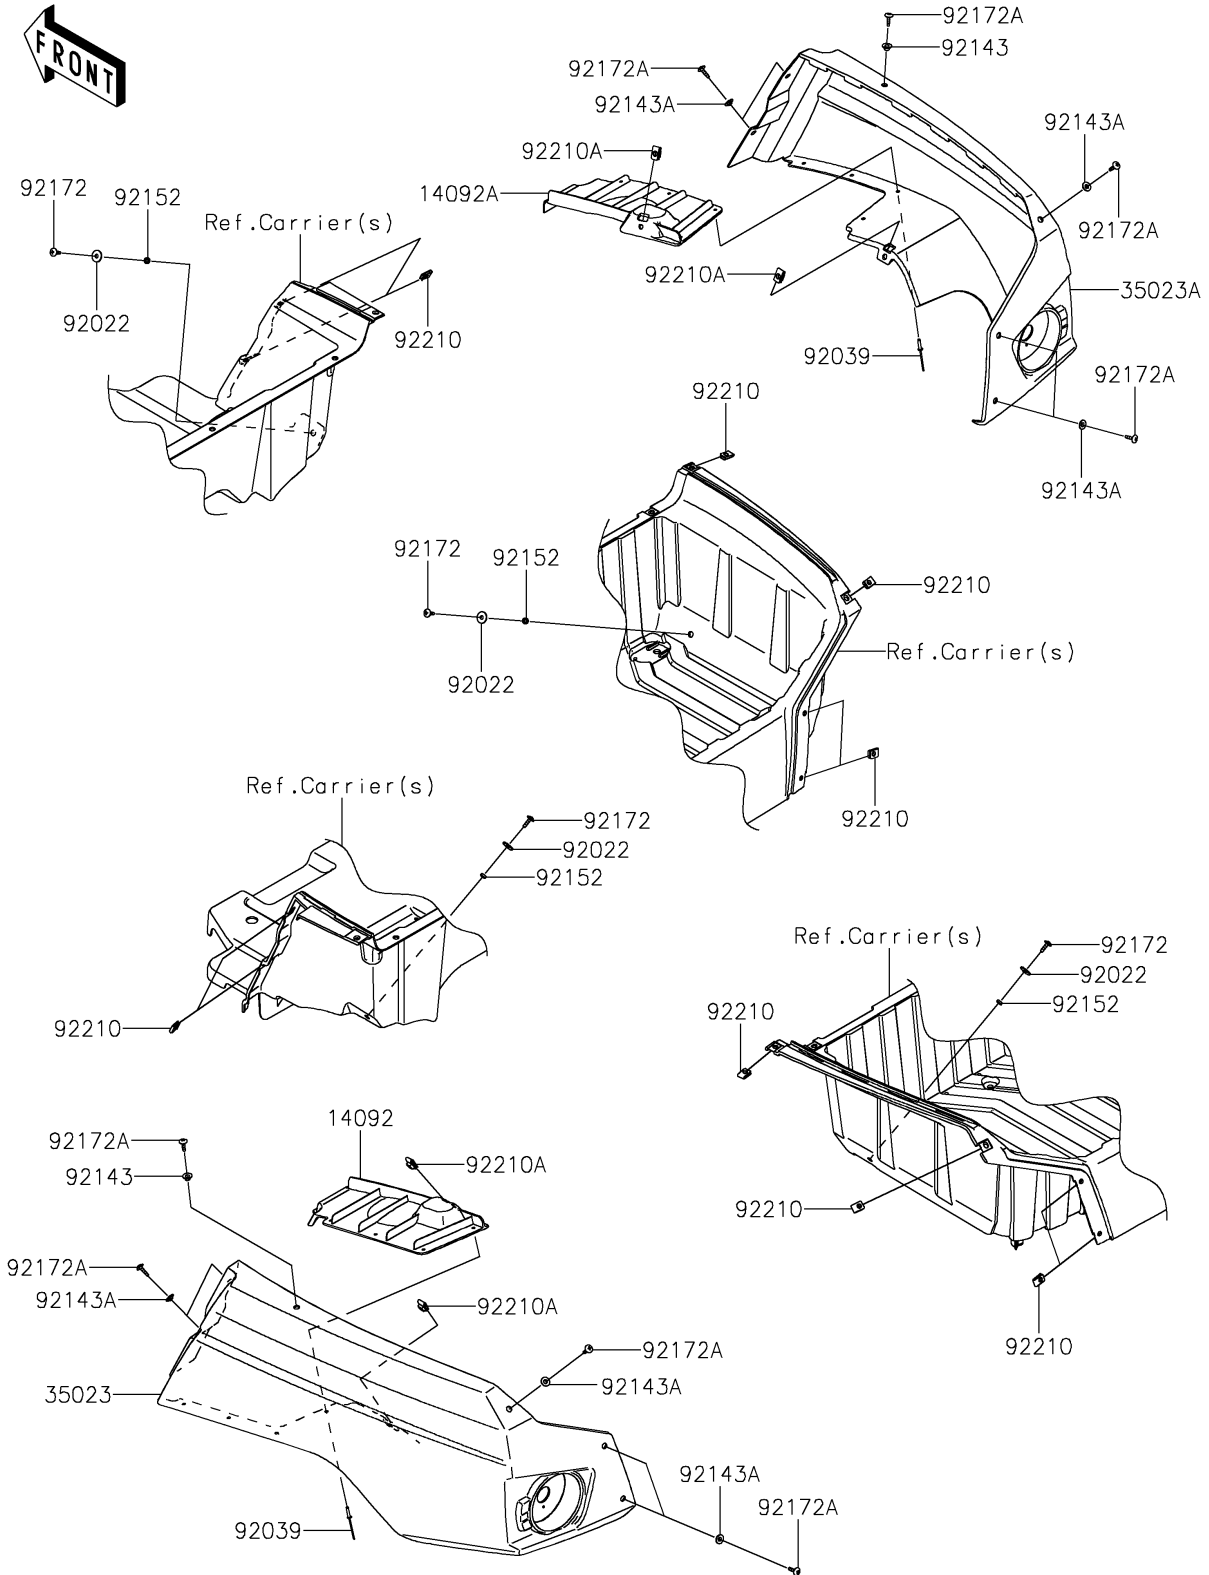

2021 TERYX4™ S PARTS DIAGRAM

Rear Fender(s)

F2172

2021 TERYX4™ S PARTS LIST

Rear Fender(s)

ITEM NAME	PART NUMBER	QUANTITY
COVER,INNER,LH (Ref # 14092)	14092-0863	1
COVER,INNER,RH (Ref # 14092A)	14092-0864	1
FENDER-REAR,LH,S.BLACK (Ref # 35023)	35023-0307-839	1
FENDER-REAR,RH,S.BLACK (Ref # 35023A)	35023-0308-839	1
WASHER,6.5X20X1.6,BLACK (Ref # 92022)	92022-1346	4
RIVET,5X23.3 (Ref # 92039)	92039-0769	8
COLLAR (Ref # 92143)	92143-1057	2
COLLAR (Ref # 92143A)	92143-1087	10
COLLAR,6.3X10X3 (Ref # 92152)	92152-1834	4
SCREW,6X18 (Ref # 92172)	92172-0002	4
SCREW,TAPPING,6X20 (Ref # 92172A)	92172-0488	12
NUT,LEAF SPRING,6MM (Ref # 92210)	92210-0624	12
NUT,6MM (Ref # 92210A)	92210-0891	4