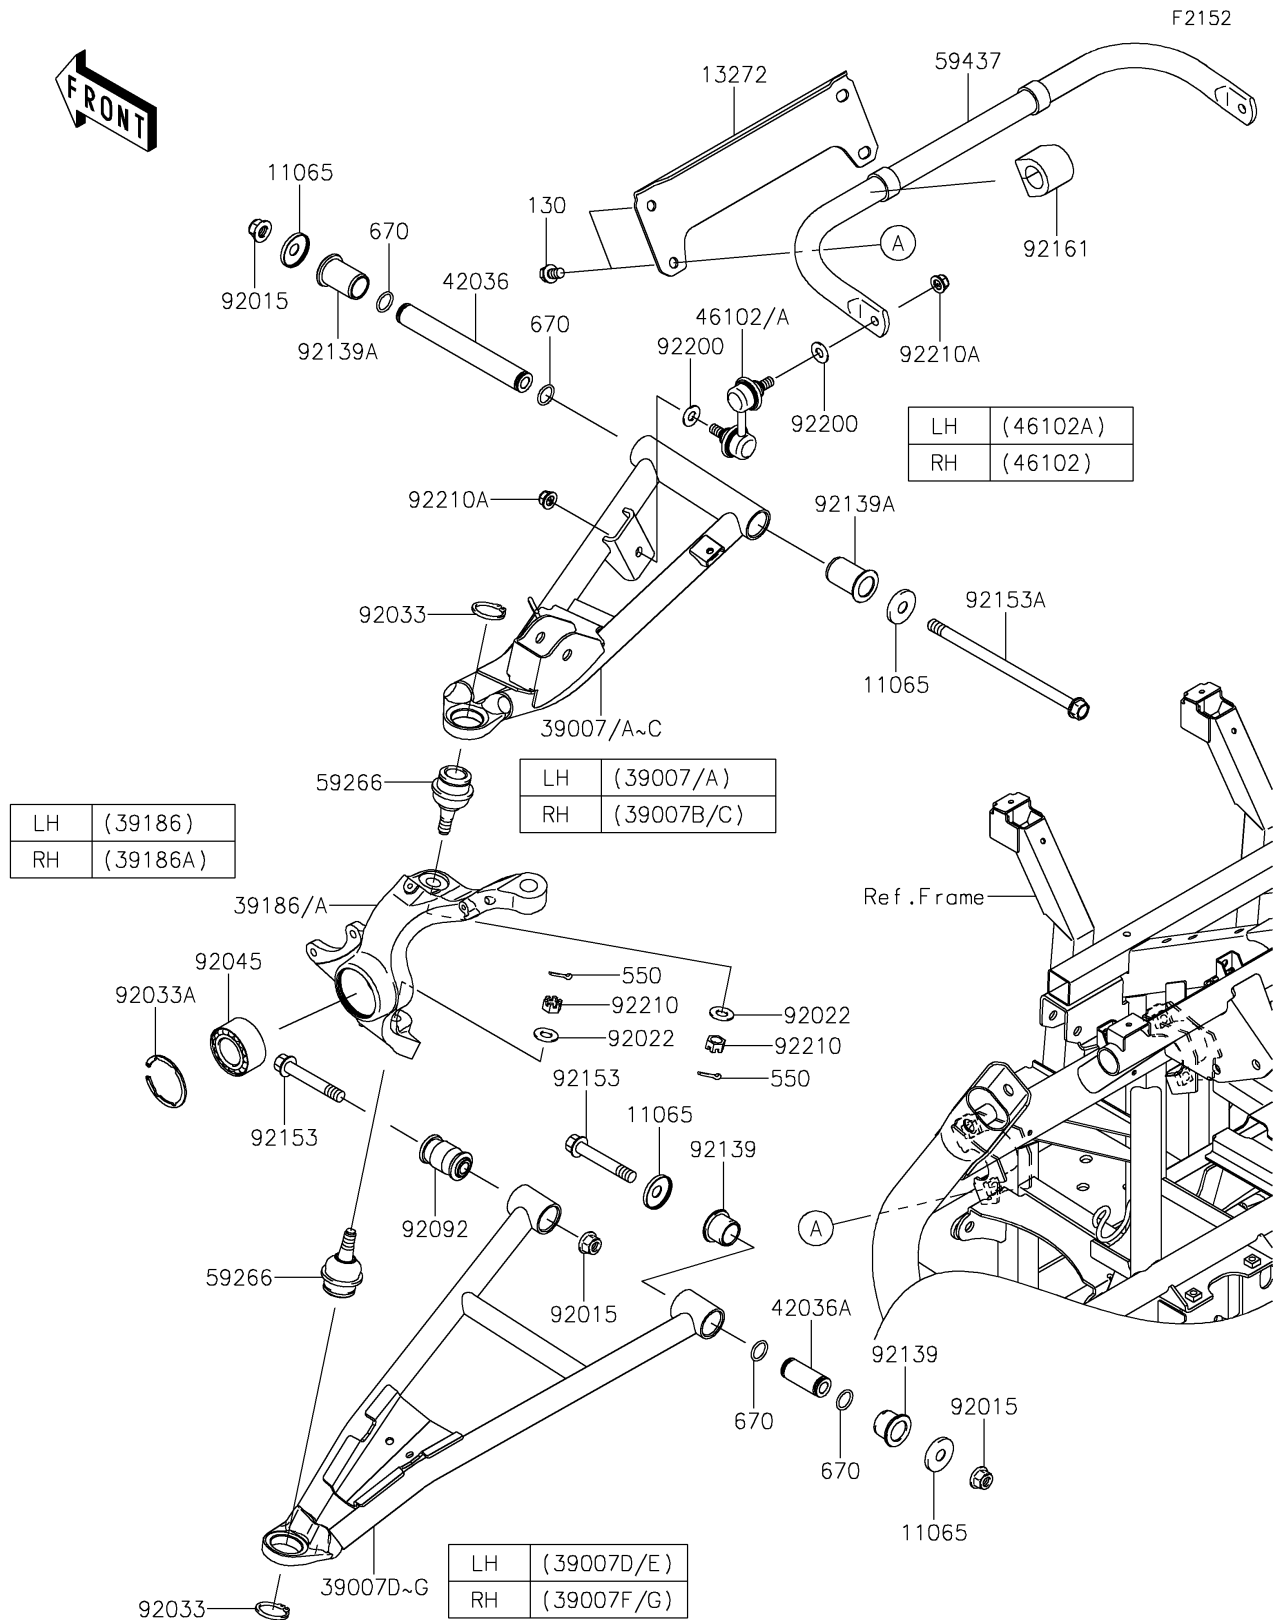

2021 TERYX4™ S LE

PARTS DIAGRAM

Front Suspension