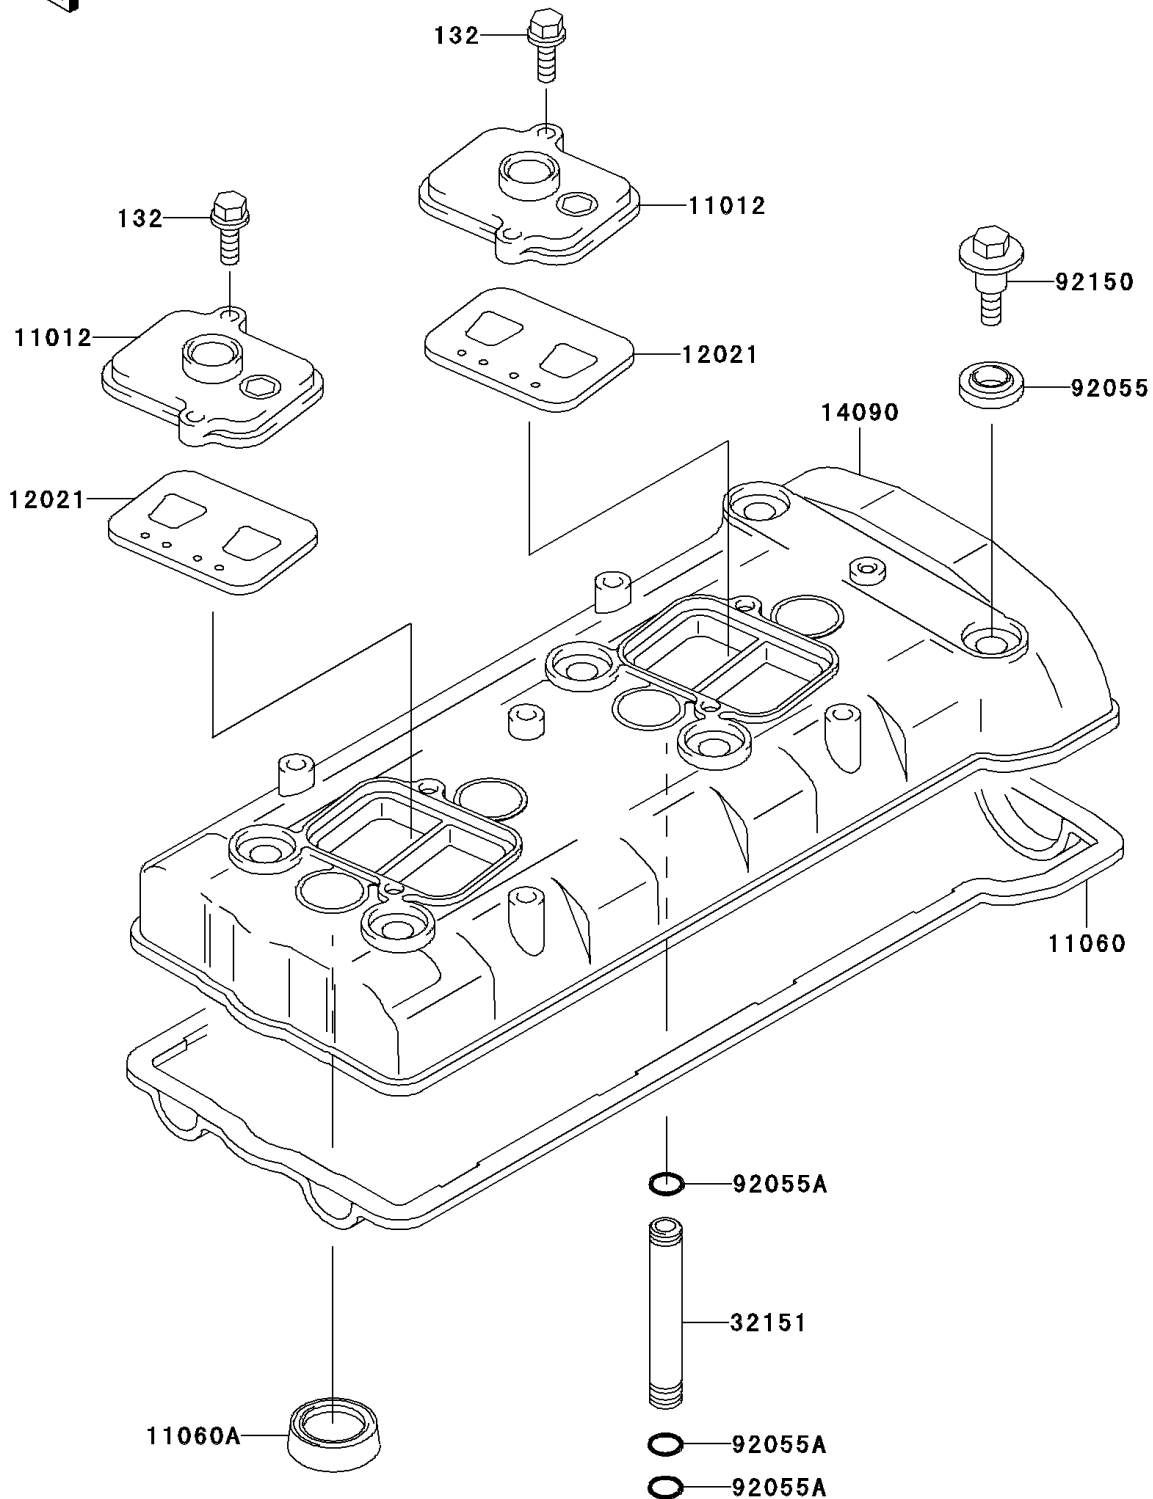

2000 Ninja® ZX™-7R PARTS DIAGRAM

Cylinder Head Cover

E1112

2000 Ninja® ZX™-7R PARTS LIST

Cylinder Head Cover

ITEM NAME	PART NUMBER	QUANTITY
BOLT-FLANGED-SMALL (Ref # 132)	132Y0620	1
CAP, REED VALVE (Ref # 11012)	11012-1943	1
GASKET, HEAD COVER (Ref # 11060)	11060-1706	1
GASKET (Ref # 11060A)	11060-1763	1
VALVE-ASSY-REED (Ref # 12021)	12021-1119	1
COVER, HEAD (Ref # 14090)	14090-1638	1
PIPE (Ref # 32151)	32151-1608	1
RING-O, HEAD COVER BOLT (Ref # 92055)	92055-1352	1
RING-O, 9X1.5 (Ref # 92055A)	92055-1509	1
BOLT, HEAD COVER (Ref # 92150)	92150-1447	1