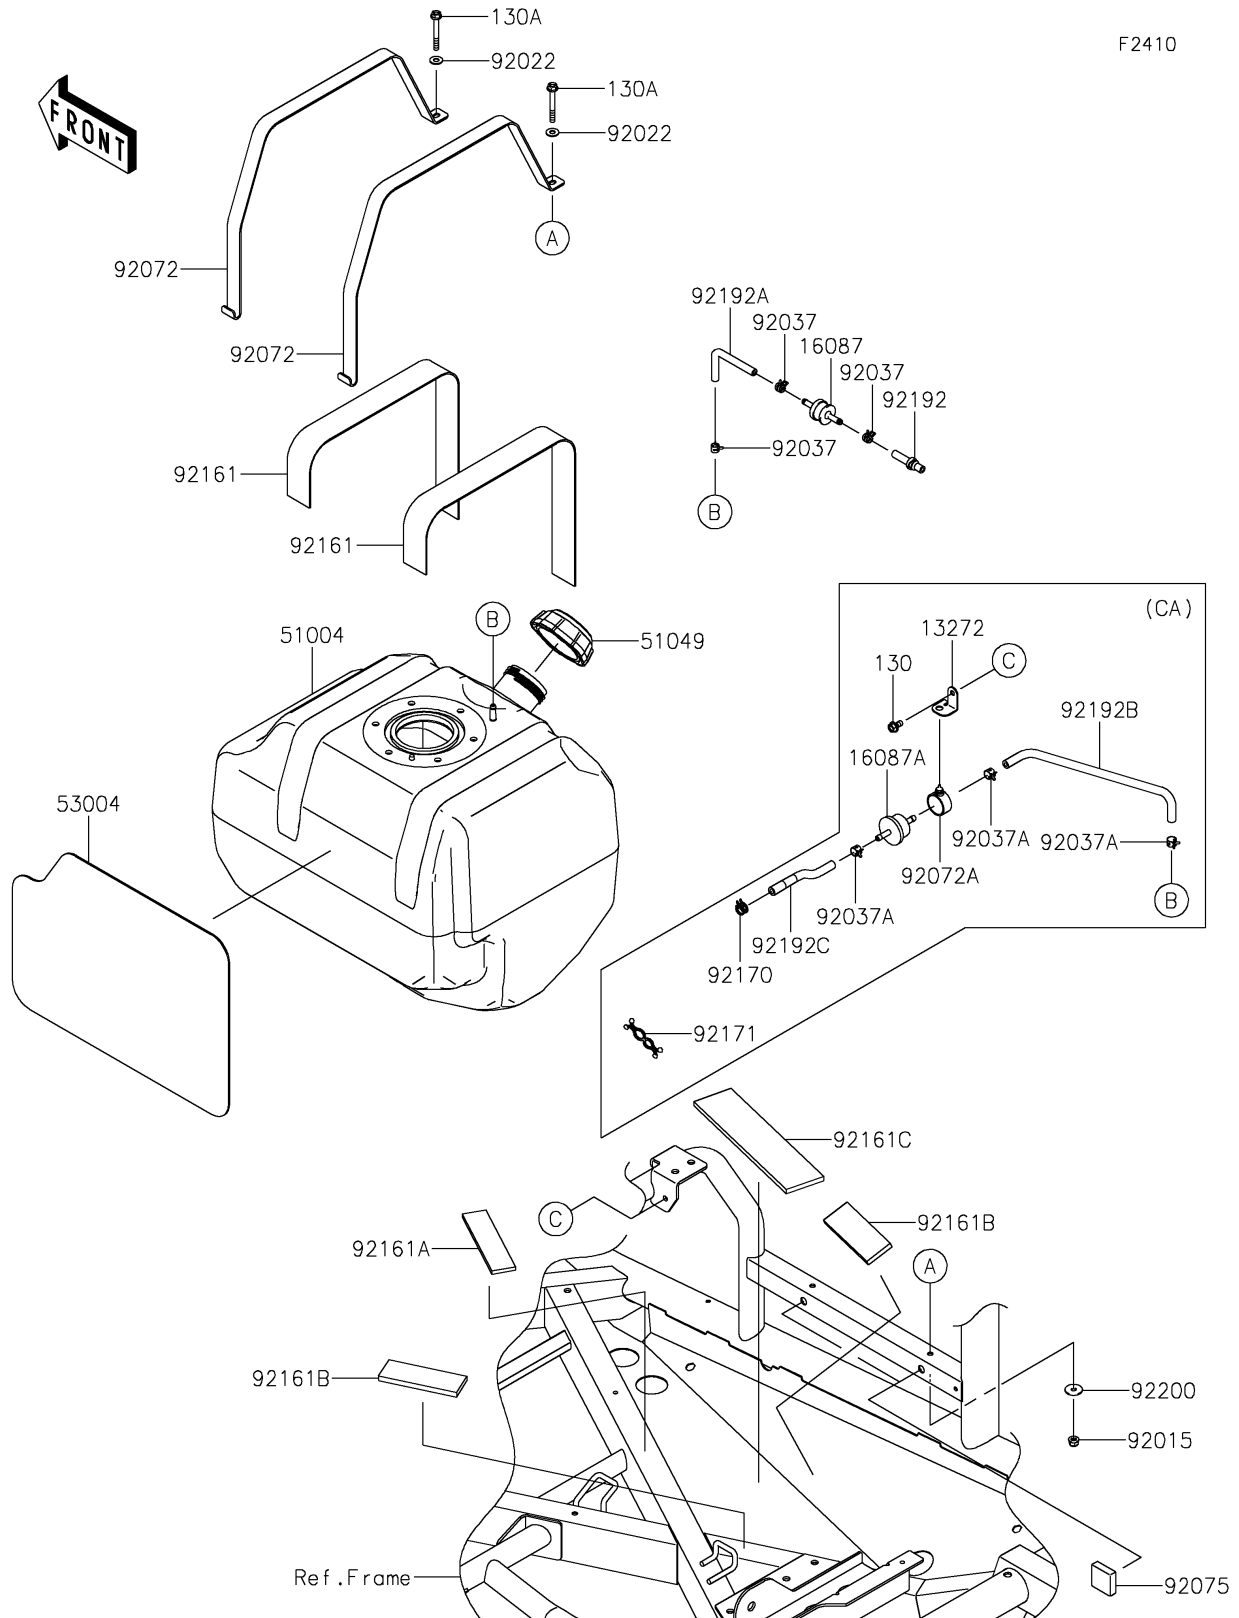

# 2021 TERYX4™ CAMO PARTS DIAGRAM

Fuel Tank

## 2021 TERYX4™ CAMO PARTS LIST

### Fuel Tank

ITEM NAME	PART NUMBER	QUANTITY
PLATE (Ref # 13272)	13272-2276	1
VALVE-CHECK (Ref # 16087)	16087-0008	1
VALVE-CHECK (Ref # 16087A)	16087-0011	1
TANK-FUEL (Ref # 51004)	51004-0002	1
CAP-TANK,FUEL (Ref # 51049)	51049-0718	1
MAT (Ref # 53004)	53004-0554	1
NUT,LOCK,FLANGED,6MM (Ref # 92015)	92015-1339	2
WASHER,7X16X1.2 (Ref # 92022)	92022-1344	2
CLAMP,TUBE (Ref # 92037)	92037-1461	3
CLAMP (Ref # 92037A)	92037-2113	3
BAND,FUEL TANK (Ref # 92072)	92072-0704	2
BAND (Ref # 92072A)	92072-0852	1
DAMPER (Ref # 92075)	92075-1882	2
DAMPER,FUEL TANK (Ref # 92161)	92161-0794	2
DAMPER,31.1X130X5 (Ref # 92161A)	92161-0936	1
DAMPER,38X105X7 (Ref # 92161B)	92161-0948	2
DAMPER,55X225X6.35 (Ref # 92161C)	92161-1811	1
CLAMP (Ref # 92170)	92170-2082	1
CLAMP (Ref # 92171)	92171-0476	1
TUBE,FRAME PIPE-CHECK VALVE (Ref # 92192)	92192-0068	1
TUBE,VENT (Ref # 92192A)	92192-0949	1
TUBE,5X10.4X40/240 (Ref # 92192B)	92192-1735	1
TUBE,FILTER-CHECK VALVE (Ref # 92192C)	92192-2259	1
WASHER,6.5X22X1.6 (Ref # 92200)	92200-1087	2
BOLT-FLANGED,6X12 (Ref # 130)	130BA0612	1
BOLT-FLANGED,6X50 (Ref # 130A)	130BA0650	2