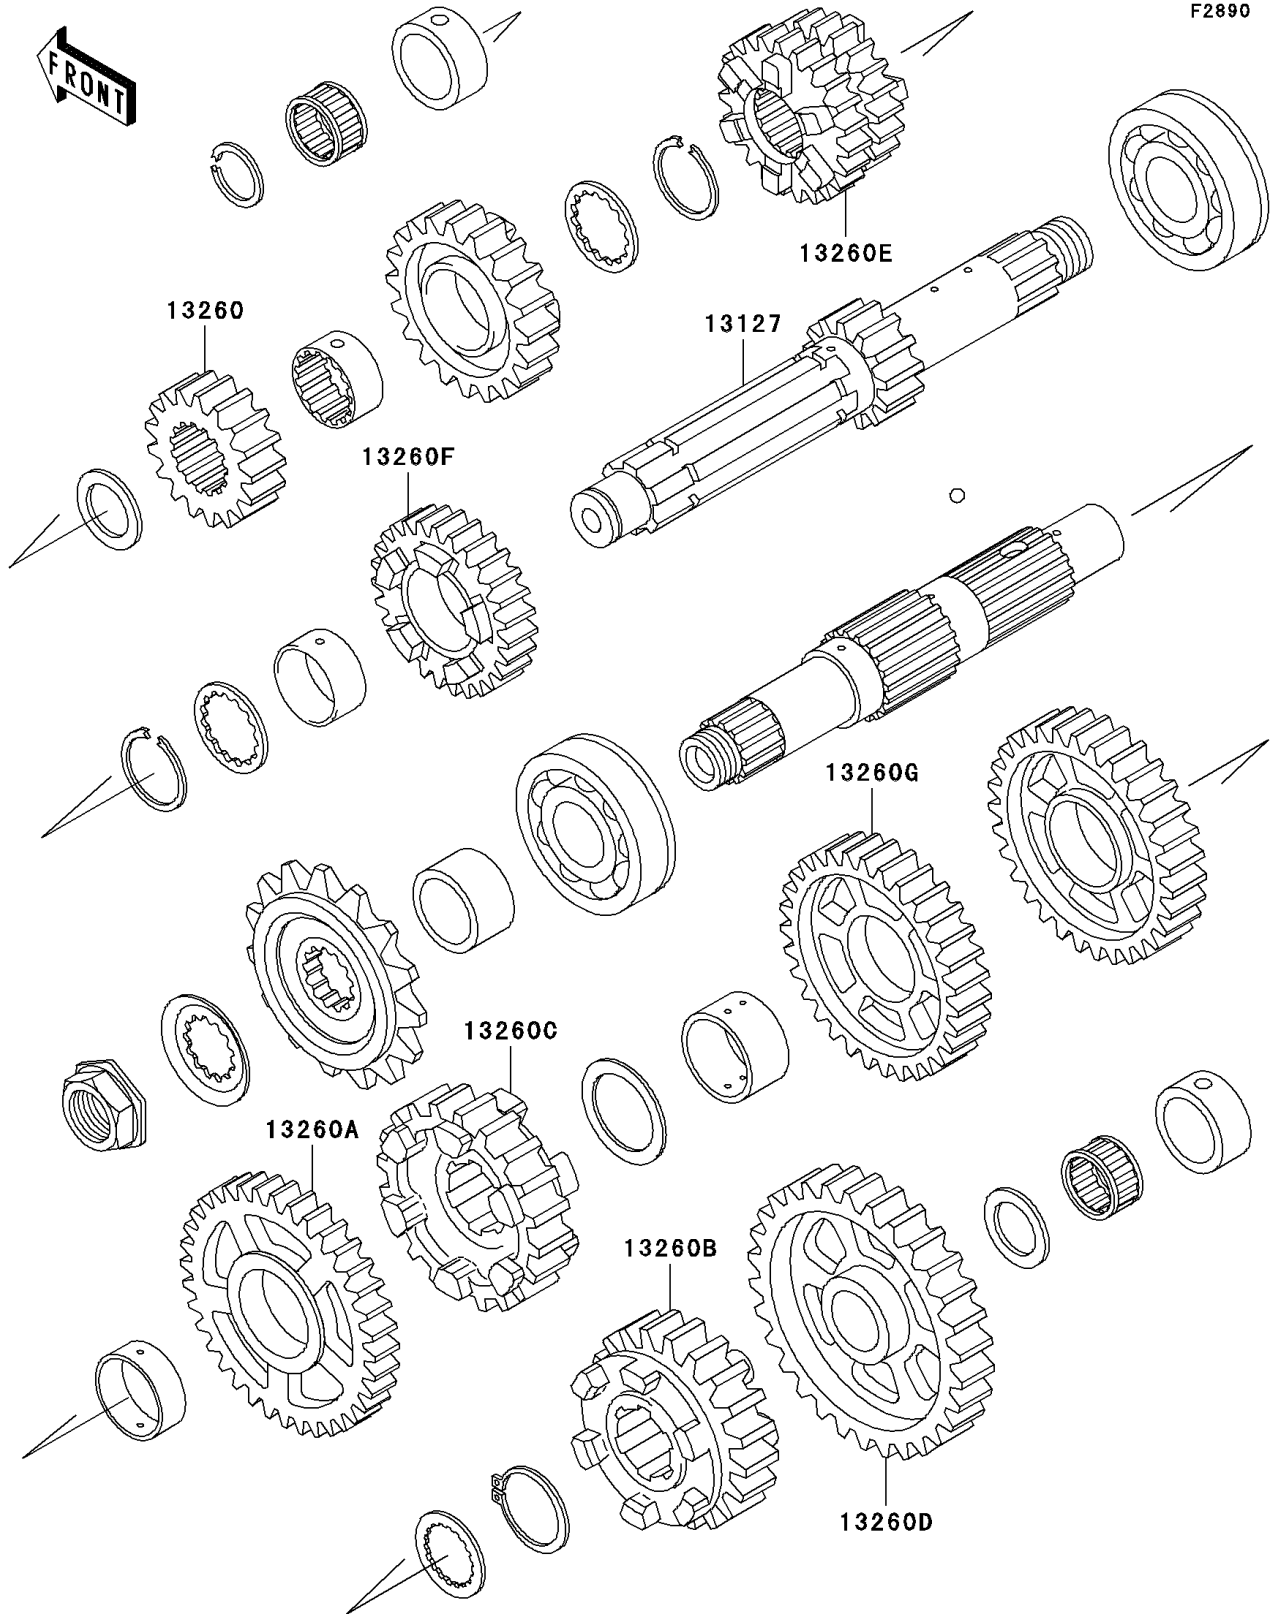

## 1998 Ninja® ZX™-7R PARTS DIAGRAM

Optional Parts(ZX-7RR Trans.)

## 1998 Ninja® ZX™-7R PARTS LIST

Optional Parts(ZX-7RR Trans.)

ITEM NAME	PART NUMBER	QUANTITY
SHAFT-TRANSMISSION INPUT (Ref # 13127)	13127-1245	1
GEAR,INPUT 2ND,19T (Ref # 13260)	13260-1530	1
GEAR,OUTPUT 2ND,36T (Ref # 13260A)	13260-1534	1
GEAR,OUTPUT 5TH,31T (Ref # 13260B)	13260-1536	1
GEAR,OUTPUT TOP,30T (Ref # 13260C)	13260-1537	1
GEAR,OUTPUT LOW,38T (Ref # 13260D)	13260-1540	1
GEAR,INPUT 3RD&4TH,21T&22T (Ref # 13260E)	13260-1610	1
GEAR,INPUT 5TH,24T (Ref # 13260F)	13260-1611	1
GEAR,OUTPUT 4TH,31T (Ref # 13260G)	13260-1614	1