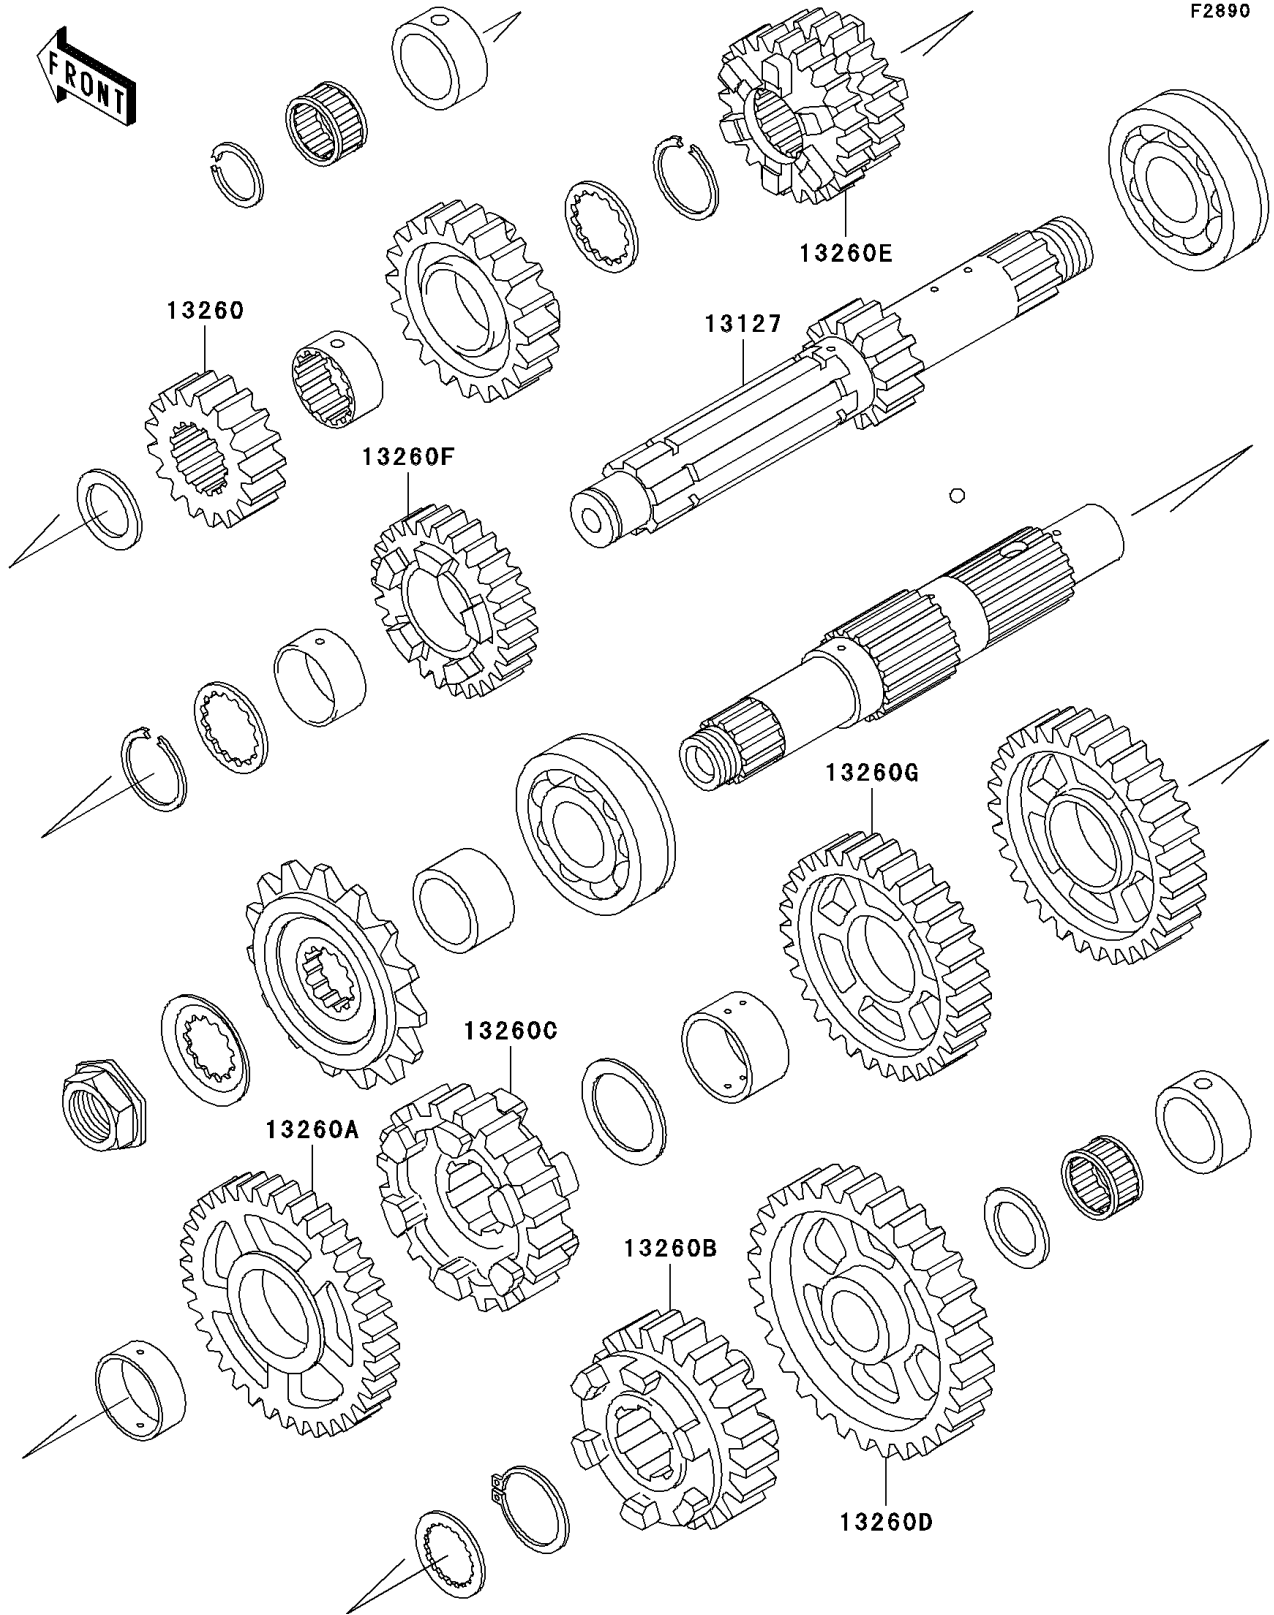

# 1997 Ninja® ZX™-7R PARTS DIAGRAM

Optional Parts(ZX-7RR Trans.)

## 1997 Ninja® ZX™-7R PARTS LIST

Optional Parts(ZX-7RR Trans.)

ITEM NAME	PART NUMBER	QUANTITY
SHAFT-TRANSMISSION INPUT (Ref # 13127)	13127-1245	1
GEAR,INPUT 2ND,19T (Ref # 13260)	13260-1530	1
GEAR,OUTPUT 2ND,36T (Ref # 13260A)	13260-1534	1
GEAR,OUTPUT 5TH,31T (Ref # 13260B)	13260-1536	1
GEAR,OUTPUT TOP,30T (Ref # 13260C)	13260-1537	1
GEAR,OUTPUT LOW,38T (Ref # 13260D)	13260-1540	1
GEAR,INPUT 3RD&4TH,21T&22T (Ref # 13260E)	13260-1610	1
GEAR,INPUT 5TH,24T (Ref # 13260F)	13260-1611	1
GEAR,OUTPUT 4TH,31T (Ref # 13260G)	13260-1614	1