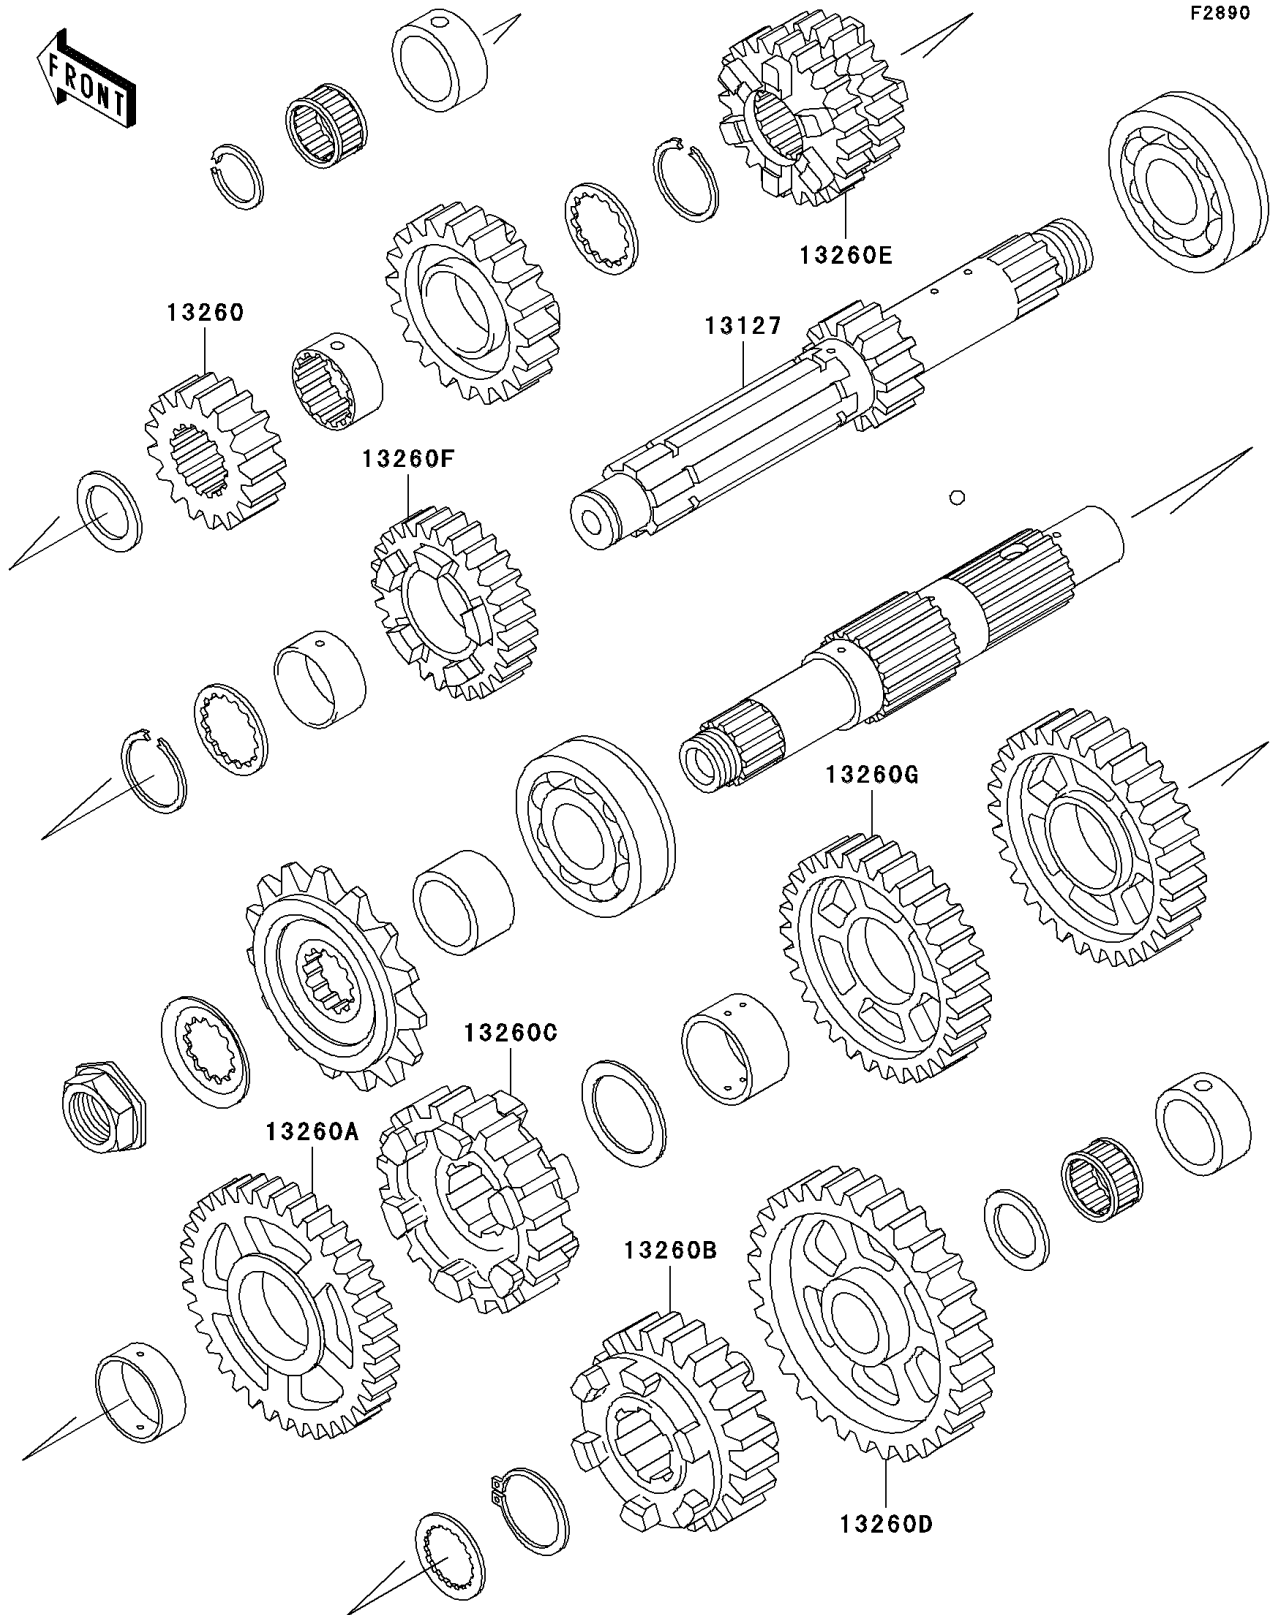

1997 Ninja® ZX™-7R PARTS DIAGRAM

Optional Parts(ZX-7RR Trans.)

1997 Ninja® ZX™-7R PARTS LIST

Optional Parts(ZX-7RR Trans.)

ITEM NAME	PART NUMBER	QUANTITY
SHAFT-TRANSMISSION INPUT (Ref # 13127)	13127-1245	1
GEAR,INPUT 2ND,19T (Ref # 13260)	13260-1530	1
GEAR,OUTPUT 2ND,36T (Ref # 13260A)	13260-1534	1
GEAR,OUTPUT 5TH,31T (Ref # 13260B)	13260-1536	1
GEAR,OUTPUT TOP,30T (Ref # 13260C)	13260-1537	1
GEAR,OUTPUT LOW,38T (Ref # 13260D)	13260-1540	1
GEAR,INPUT 3RD&4TH,21T&22T (Ref # 13260E)	13260-1610	1
GEAR,INPUT 5TH,24T (Ref # 13260F)	13260-1611	1
GEAR,OUTPUT 4TH,31T (Ref # 13260G)	13260-1614	1