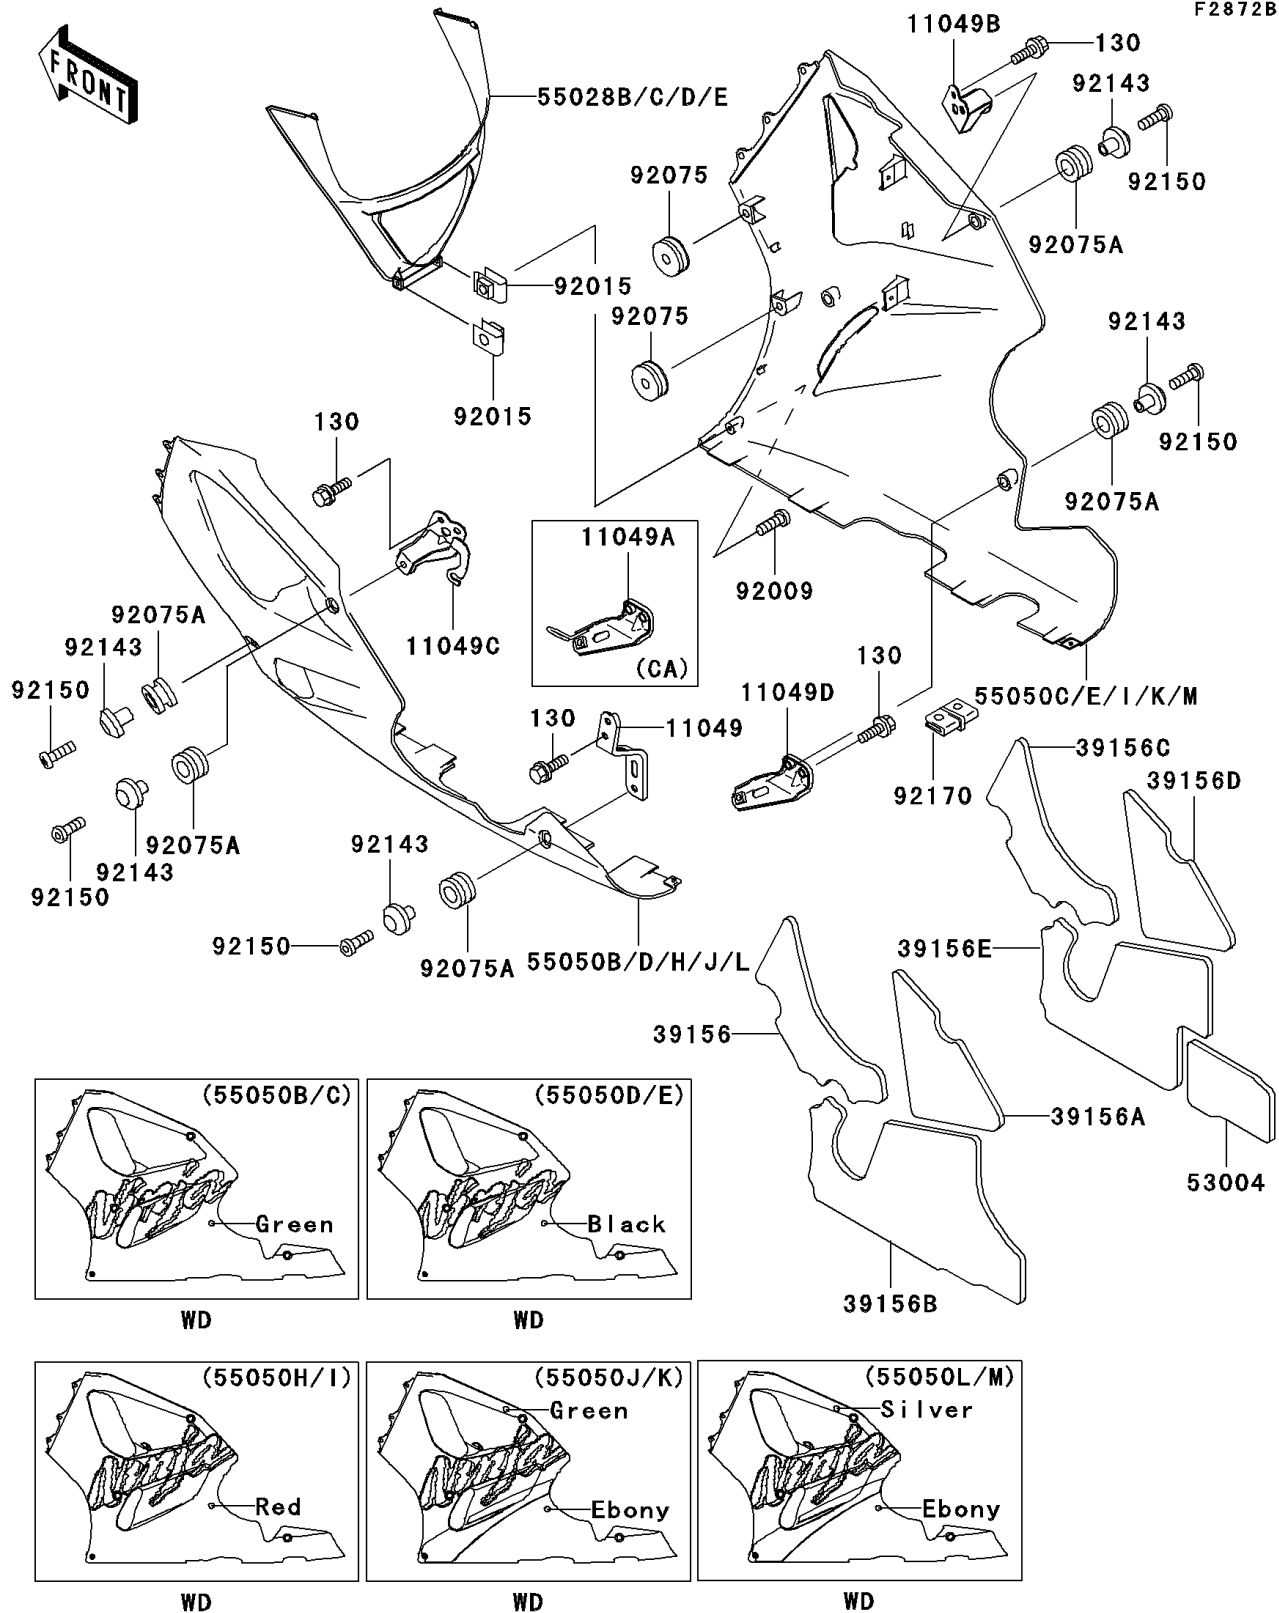

1998 Ninja® ZX™-7R PARTS DIAGRAM

Cowling Lower (ZX750-P3/P4)

F2872B

1998 Ninja® ZX™-7R PARTS LIST

Cowling Lowers(ZX750-P3/P4)

ITEM NAME	PART NUMBER	QUANTITY
BRACKET,LWR COWLING,LH,LWR (Ref # 11049)	11049-1329	1
BRACKET,LWR COWLING,RH,UPP (Ref # 11049B)	11049-1390	1
BRACKET,LWR COWLING,LH,UPP (Ref # 11049C)	11049-1417	1
PAD,LWR COWLING,LH,UPP,FR (Ref # 39156)	39156-1517	1
PAD,LWR COWLING,LH,UPP,RR (Ref # 39156A)	39156-1518	1
PAD,LWR COWLING,LH,LWR (Ref # 39156B)	39156-1519	1
PAD,LWR COWLING,RH,UPP,FR (Ref # 39156C)	39156-1520	1
PAD,LWR COWLING,RH,UPP,RR (Ref # 39156D)	39156-1521	1
PAD,LWR COWLING,RH,LWR (Ref # 39156E)	39156-1522	1
MAT,LWR COWLING,RH (Ref # 53004)	53004-1098	1
COWLING,LWR,FR,P.P.BLACK MICA (Ref # 55028D)	55028-1346-20	1
COWLING,LWR,FR,L.GREEN (Ref # 55028E)	55028-1346-7F	1
COWLING-ASSY.,LWR,LH,L.GREEN (Ref # 55050B)	55050-5095-7F	1
COWLING,LWR,LH,P.P.BLACK MICA (Ref # 55050D)	55050-5107-20	1
COWLING,LWR,RH,P.P.BLACK MICA (Ref # 55050E)	55050-5108-20	1
BOLT-FLANGED,6X16,BLACK (Ref # 130)	130J0616	1
SCREW,5X16 (Ref # 92009)	92009-1654	1
NUT,5MM (Ref # 92015)	92015-1798	1
DAMPER (Ref # 92075)	92075-1067	1
DAMPER (Ref # 92075A)	92075-1634	1
COLLAR,BLACK (Ref # 92143)	92143-1226	1
BOLT,SOCKET,6X18 (Ref # 92150)	92150-1553	1
CLAMP (Ref # 92170)	92170-1230	1
BRACKET,LWR COWLING,RH,LWR (Ref # 11049A)	11049-1389	1
BRACKET,LWR COWLING,RH,LWR (Ref # 11049D)	11049-1867	1
COWLING-ASSY.,LWR,RH,L.GREEN (Ref # 55050C)	55050-5096-7F	1