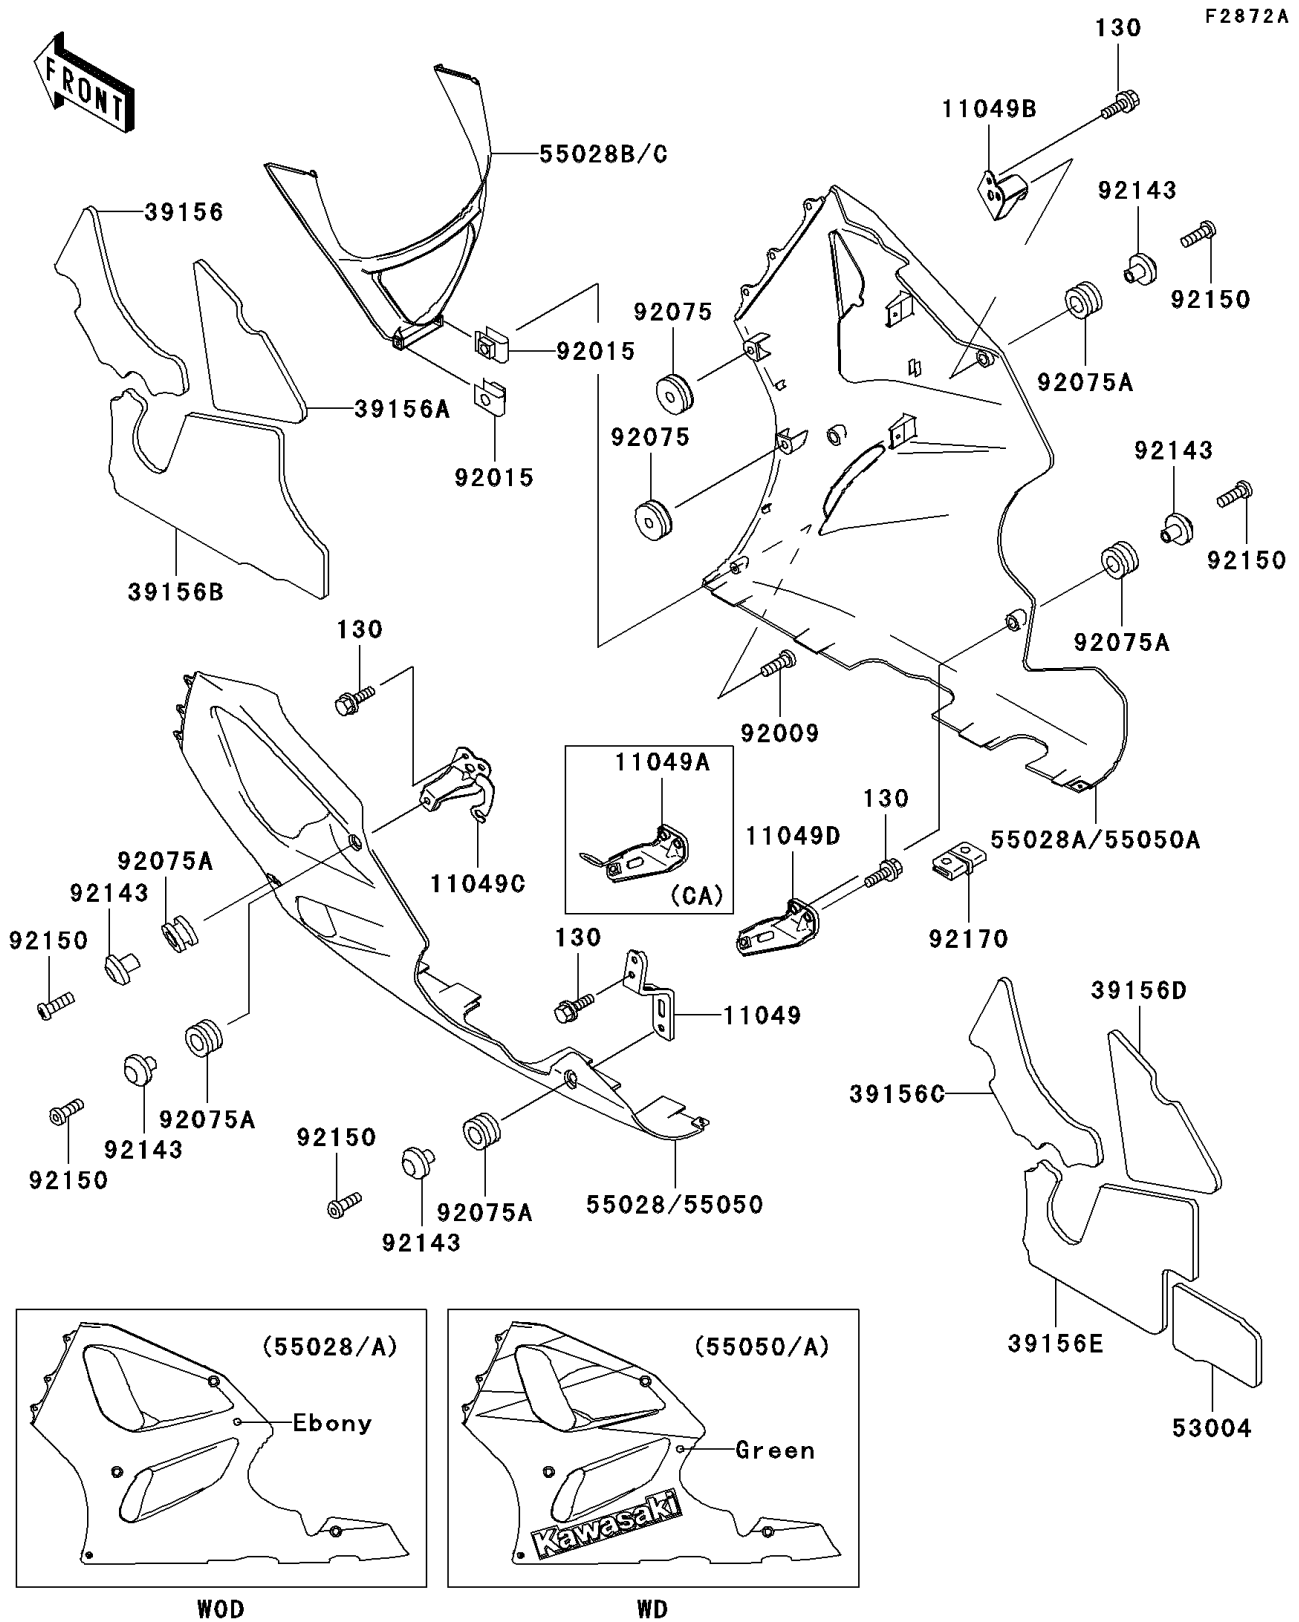

1997 Ninja® ZX™-7R PARTS DIAGRAM

Cowling Lower(ZX750-P2)

1997 Ninja® ZX™ -7R PARTS LIST

Cowling Lowers(ZX750-P2)

ITEM NAME	PART NUMBER	QUANTITY
BRACKET,LWR COWLING,LH,LWR (Ref # 11049)	11049-1329	1
BRACKET,LWR COWLING,RH,UPP (Ref # 11049B)	11049-1390	1
BRACKET,LWR COWLING,LH,UPP (Ref # 11049C)	11049-1417	1
PAD,LWR COWLING,LH,UPP,FR (Ref # 39156)	39156-1517	1
PAD,LWR COWLING,LH,UPP,RR (Ref # 39156A)	39156-1518	1
PAD,LWR COWLING,LH,LWR (Ref # 39156B)	39156-1519	1
PAD,LWR COWLING,RH,UPP,FR (Ref # 39156C)	39156-1520	1
PAD,LWR COWLING,RH,UPP,RR (Ref # 39156D)	39156-1521	1
PAD,LWR COWLING,RH,LWR (Ref # 39156E)	39156-1522	1
MAT,LWR COWLING,RH (Ref # 53004)	53004-1098	1
COWLING,LWR,LH,EBONY (Ref # 55028)	55028-1344-H8	1
COWLING,LWR,RH,EBONY (Ref # 55028A)	55028-1345-H8	1
COWLING,LWR,FR,EBONY (Ref # 55028B)	55028-1346-H8	1
COWLING,LWR,FR,L.GREEN (Ref # 55028C)	55028-1346-7F	1
COWLING-ASSY.,LWR,LH,L.GREEN (Ref # 55050)	55050-5032-7F	1
COWLING-ASSY.,LWR,RH,L.GREEN (Ref # 55050A)	55050-5033-7F	1
SCREW,5X16 (Ref # 92009)	92009-1654	2
NUT,5MM (Ref # 92015)	92015-1798	2
DAMPER (Ref # 92075)	92075-1067	4
BOLT-FLANGED,6X16,BLACK (Ref # 130)	130J0616	8
DAMPER (Ref # 92075A)	92075-1634	6
COLLAR,BLACK (Ref # 92143)	92143-1226	6
BOLT,SOCKET,6X18 (Ref # 92150)	92150-1553	6
CLAMP (Ref # 92170)	92170-1230	1
BRACKET,LWR COWLING,RH,LWR (Ref # 11049A)	11049-1389	1
BRACKET,LWR COWLING,RH,LWR (Ref # 11049D)	11049-1867	1