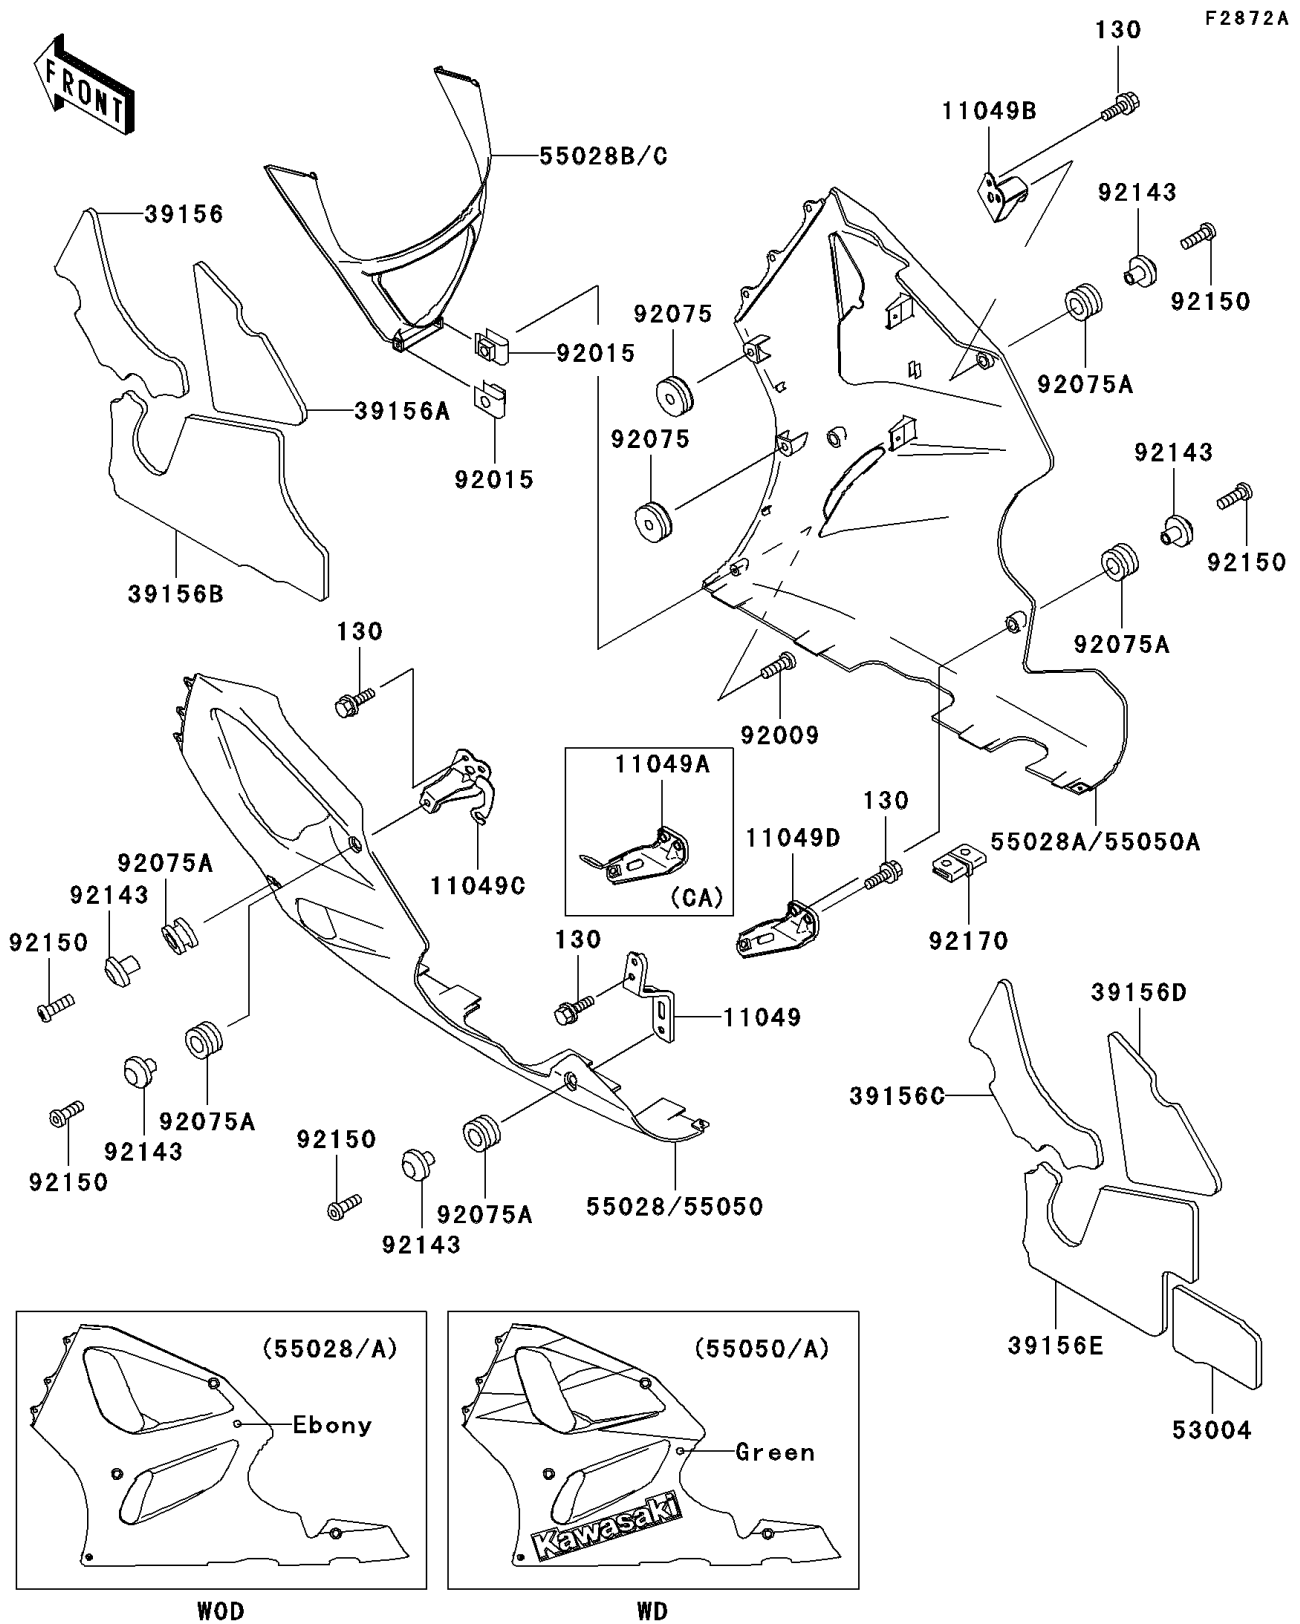

1997 Ninja® ZX™-7R PARTS DIAGRAM

Cowling Lowers(ZX750-P2)

1997 Ninja® ZX™-7R PARTS LIST

Cowling Lowers(ZX750-P2)

ITEM NAME	PART NUMBER	QUANTITY
BRACKET,LWR COWLING,LH,LWR (Ref # 11049)	11049-1329	1
BRACKET,LWR COWLING,RH,UPP (Ref # 11049B)	11049-1390	1
BRACKET,LWR COWLING,LH,UPP (Ref # 11049C)	11049-1417	1
PAD,LWR COWLING,LH,UPP,FR (Ref # 39156)	39156-1517	1
PAD,LWR COWLING,LH,UPP,RR (Ref # 39156A)	39156-1518	1
PAD,LWR COWLING,LH,LWR (Ref # 39156B)	39156-1519	1
PAD,LWR COWLING,RH,UPP,FR (Ref # 39156C)	39156-1520	1
PAD,LWR COWLING,RH,UPP,RR (Ref # 39156D)	39156-1521	1
PAD,LWR COWLING,RH,LWR (Ref # 39156E)	39156-1522	1
MAT,LWR COWLING,RH (Ref # 53004)	53004-1098	1
COWLING,LWR,LH,EBONY (Ref # 55028)	55028-1344-H8	1
COWLING,LWR,RH,EBONY (Ref # 55028A)	55028-1345-H8	1
COWLING,LWR,FR,EBONY (Ref # 55028B)	55028-1346-H8	1
COWLING,LWR,FR,L.GREEN (Ref # 55028C)	55028-1346-7F	1
COWLING-ASSY.,LWR,LH,L.GREEN (Ref # 55050)	55050-5032-7F	1
COWLING-ASSY.,LWR,RH,L.GREEN (Ref # 55050A)	55050-5033-7F	1
SCREW,5X16 (Ref # 92009)	92009-1654	1
NUT,5MM (Ref # 92015)	92015-1798	1
DAMPER (Ref # 92075)	92075-1067	1
BOLT-FLANGED,6X16,BLACK (Ref # 130)	130J0616	1
DAMPER (Ref # 92075A)	92075-1634	1
COLLAR,BLACK (Ref # 92143)	92143-1226	1
BOLT,SOCKET,6X18 (Ref # 92150)	92150-1553	1
CLAMP (Ref # 92170)	92170-1230	1
BRACKET,LWR COWLING,RH,LWR (Ref # 11049A)	11049-1389	1
BRACKET,LWR COWLING,RH,LWR (Ref # 11049D)	11049-1867	1