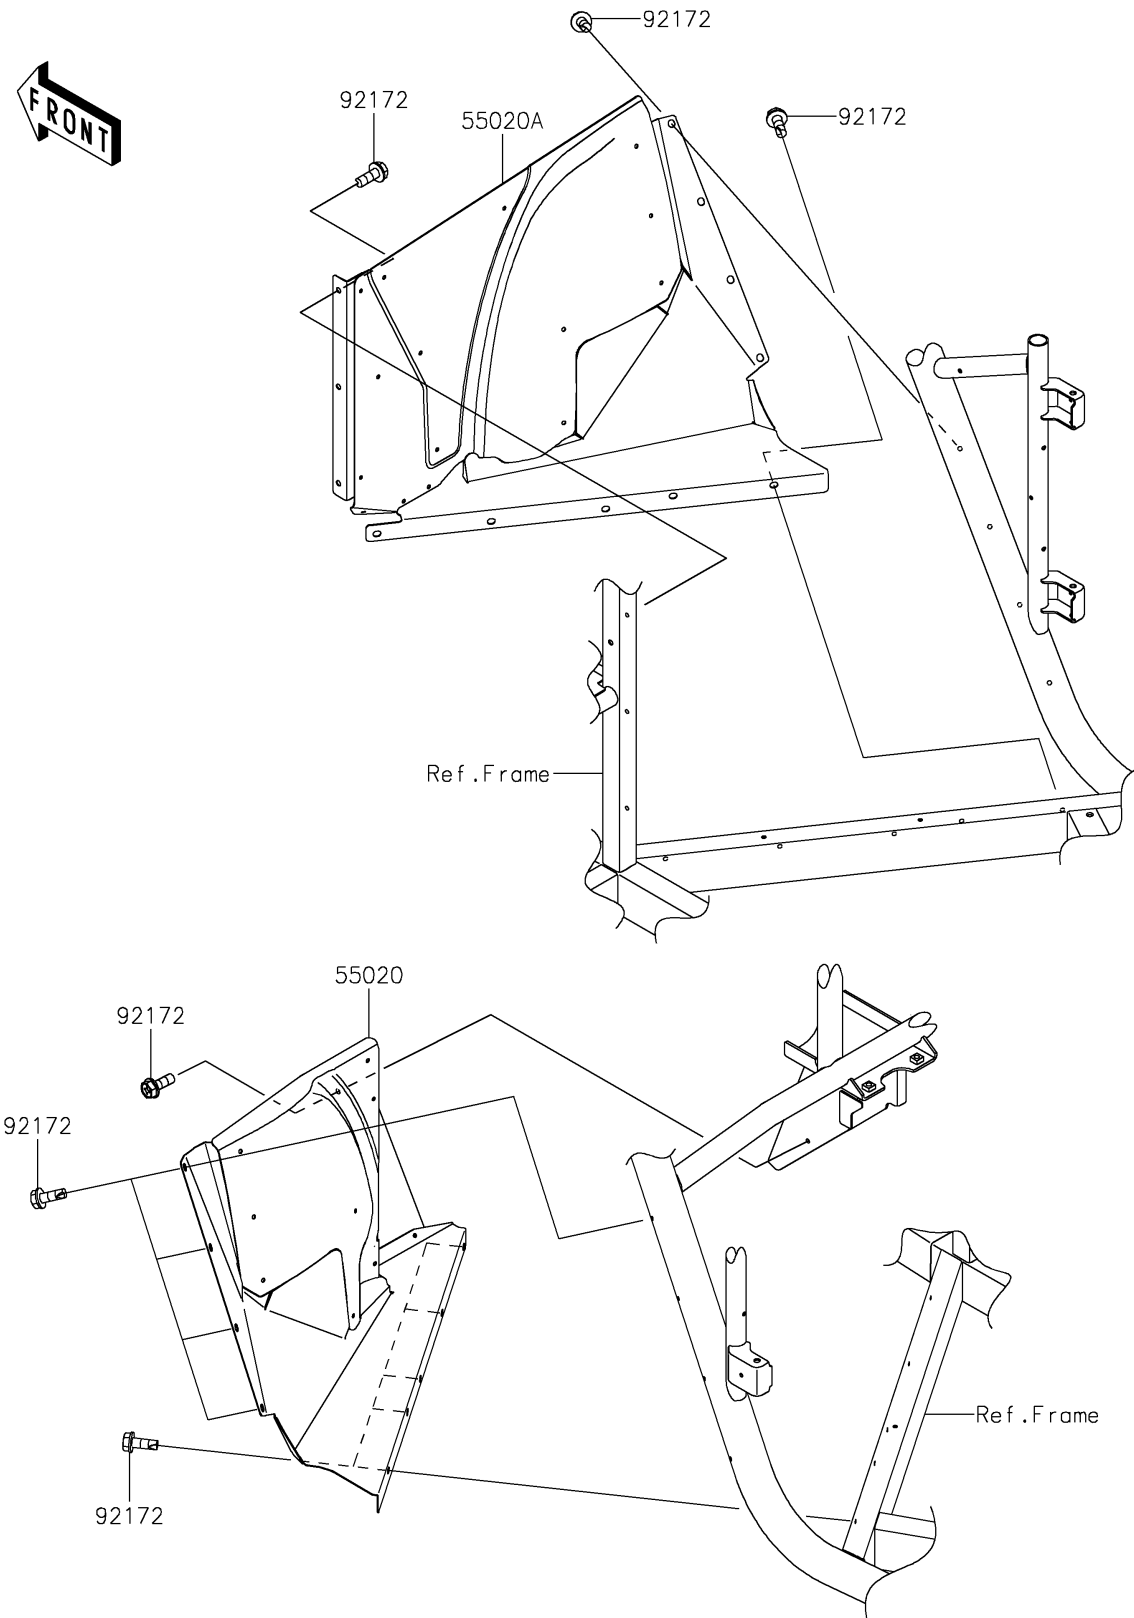

## PARTS DIAGRAM

### Guard(s)

F2680

## PARTS LIST

### Guard(s)

ITEM NAME	PART NUMBER	QUANTITY
GUARD,1PIECE,LH (Ref # 55020)	55020-2167	1
GUARD,1PIECE,RH (Ref # 55020A)	55020-2168	1
SCREW,TAPPING,6X16 (Ref # 92172)	92172-0869	22