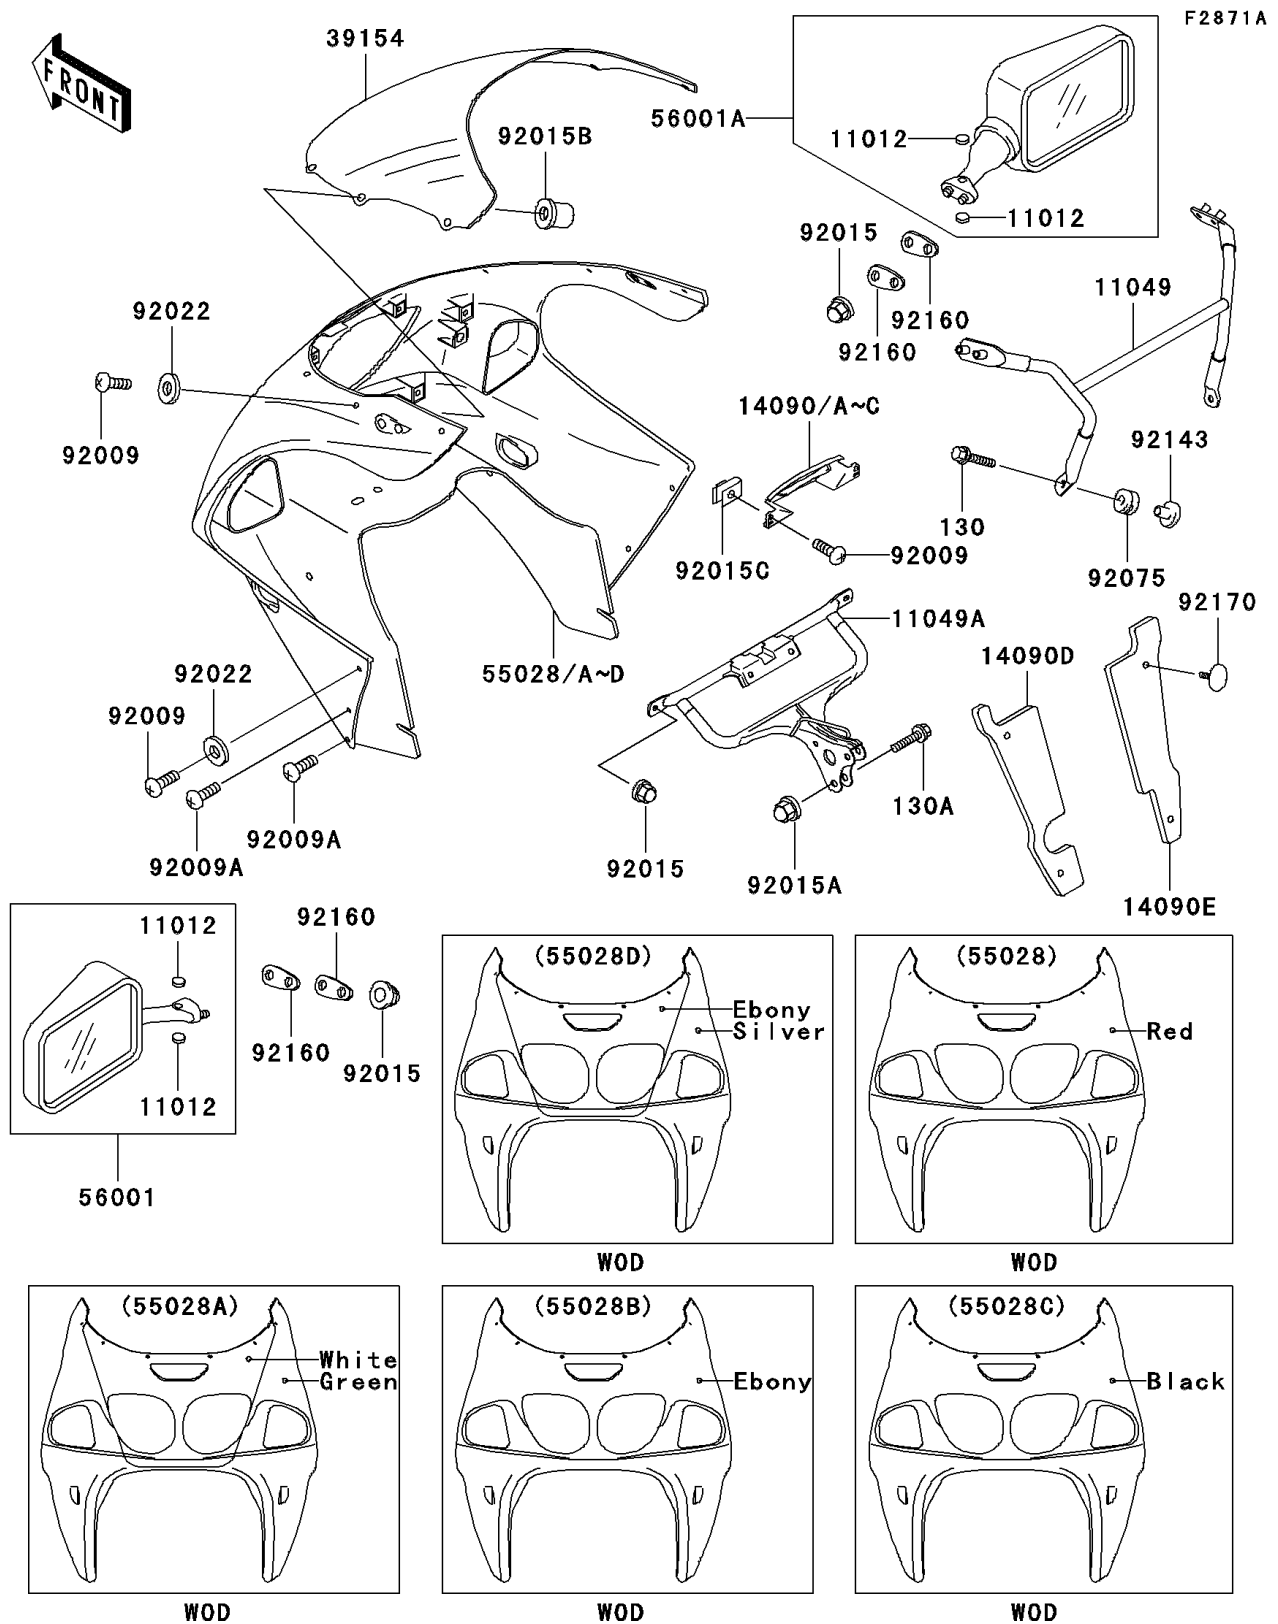

## 1998 Ninja® ZX™-7R PARTS DIAGRAM

Cowling (ZX750-P2-P4)

## 1998 Ninja® ZX™-7R PARTS LIST

Cowling(ZX750-P2-P4)

ITEM NAME	PART NUMBER	QUANTITY
BOLT-FLANGED,6X25 (Ref # 130)	130J0625	1
BOLT-FLANGED,8X30 (Ref # 130A)	130J0830	1
CAP,MIRROR (Ref # 11012)	11012-1818	1
BRACKET,MIRROR (Ref # 11049)	11049-1327	1
BRACKET,UPP COWLING (Ref # 11049A)	11049-1328	1
COVER,POSITION LAMP,WHITE (Ref # 14090B)	14090-1404-R1	1
COVER,POSITION LAMP,BLACK MICA (Ref # 14090C)	14090-1404-20	1
COVER,HEAT GUARD,LH (Ref # 14090D)	14090-1649	1
COVER,HEAT GUARD,RH (Ref # 14090E)	14090-1650	1
WINDSHIELD (Ref # 39154)	39154-1132	1
COWLING,UPP,GREEN/WHITE (Ref # 55028A)	55028-1343-CK	1
COWLING,UPP,P.P.BLACK MICA (Ref # 55028C)	55028-1343-20	1
MIRROR-ASSY,LH,EBONY (Ref # 56001)	56001-1376-6C	1
MIRROR-ASSY,RH,EBONY (Ref # 56001A)	56001-1377-6C	1
SCREW,5X16 (Ref # 92009)	92009-1654	1
SCREW,5X20 (Ref # 92009A)	92009-1656	1
NUT,CAP,6MM,BLACK (Ref # 92015)	92015-1170	1
NUT,CAP,8MM,BLACK (Ref # 92015A)	92015-1174	1
NUT,WELL,5MM (Ref # 92015B)	92015-1757	1
NUT,5MM (Ref # 92015C)	92015-1798	1
WASHER,NYLON,5.3X11.5X1.5 (Ref # 92022)	92022-1521	1
DAMPER,RUBBER (Ref # 92075)	92075-1123	1
COLLAR (Ref # 92143)	92143-1353	1
DAMPER,MIRROR (Ref # 92160)	92160-1089	1
CLAMP (Ref # 92170)	92170-1442	1