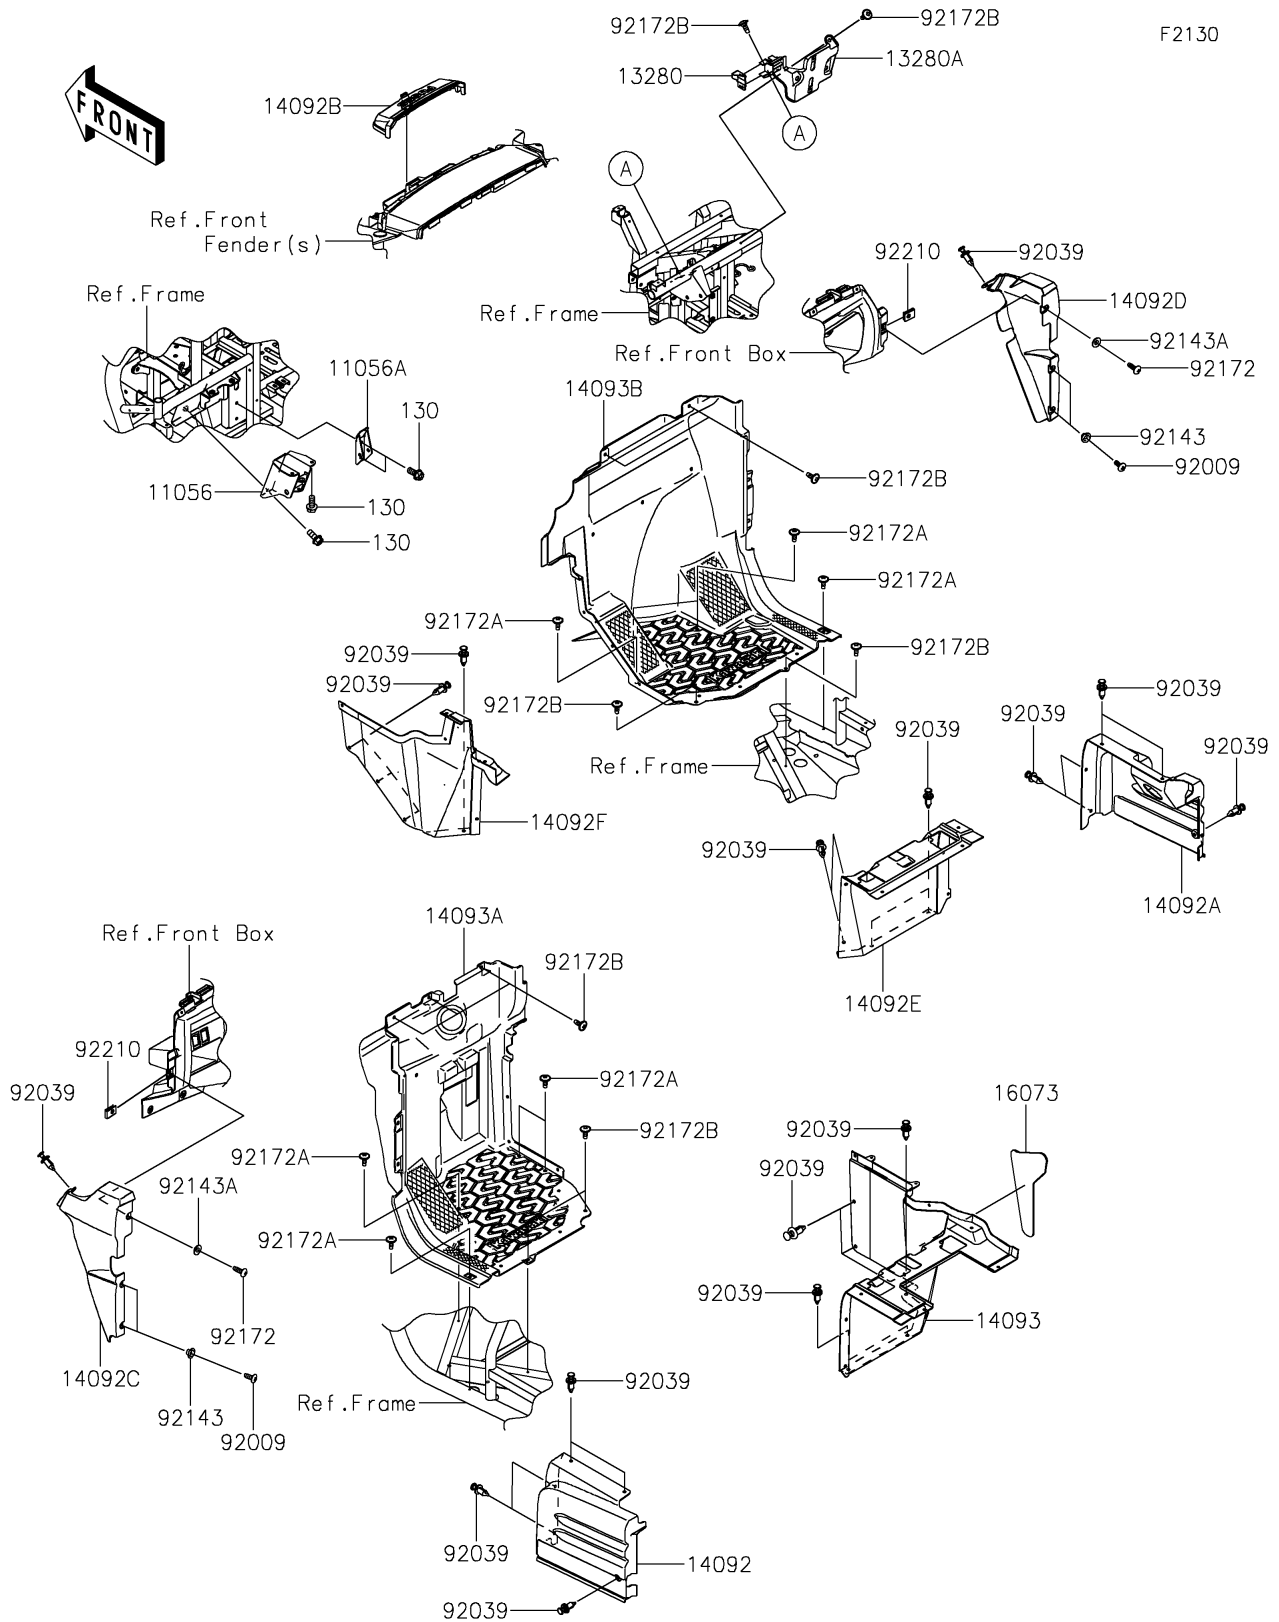

2021 TERYX4™

PARTS DIAGRAM

Frame Fittings(Front)

2021 TERYX4™

PARTS LIST

Frame Fittings(Front)

ITEM NAME	PART NUMBER	QUANTITY
BRACKET,BRAKE PEDAL (Ref # 11056)	11056-1431	1
BRACKET,THROTTLE PEDAL (Ref # 11056A)	11056-4408	1
HOLDER (Ref # 13280)	13280-0851	1
HOLDER,ECU (Ref # 13280A)	13280-0868	1
COVER,SEAT SIDE,LH (Ref # 14092)	14092-0720	1
COVER,SEAT SIDE,RH (Ref # 14092A)	14092-0721	1
COVER,FUSE BOX (Ref # 14092B)	14092-0724	1
COVER,SIDE GUARD,LH,S.BLACK (Ref # 14092C)	14092-0754-839	1
COVER,SIDE GUARD,RH,S.BLACK (Ref # 14092D)	14092-0755-839	1
COVER,FR SEAT,RH (Ref # 14092E)	14092-0757	1
COVER,FR SEAT,RH,CNT (Ref # 14092F)	14092-1083	1
COVER,FR SEAT,LH (Ref # 14093)	14093-0209	1
COVER,FR FLOOR,LH (Ref # 14093A)	14093-0550	1
COVER,FR FLOOR,RH (Ref # 14093B)	14093-0551	1
INSULATOR (Ref # 16073)	16073-0847	1
SCREW,TAPPING,6X16 (Ref # 92009)	92009-1166	4
RIVET (Ref # 92039)	92039-0776	26
COLLAR (Ref # 92143)	92143-1057	4
COLLAR (Ref # 92143A)	92143-1087	2
SCREW,TAPPING,6X20 (Ref # 92172)	92172-0488	2
SCREW,6X16 (Ref # 92172A)	92172-0711	8
SCREW,6X16 (Ref # 92172B)	92172-0826	11
NUT,LEAF SPRING,6MM (Ref # 92210)	92210-0624	2
BOLT-FLANGED,8X18 (Ref # 130)	130BA0818	5