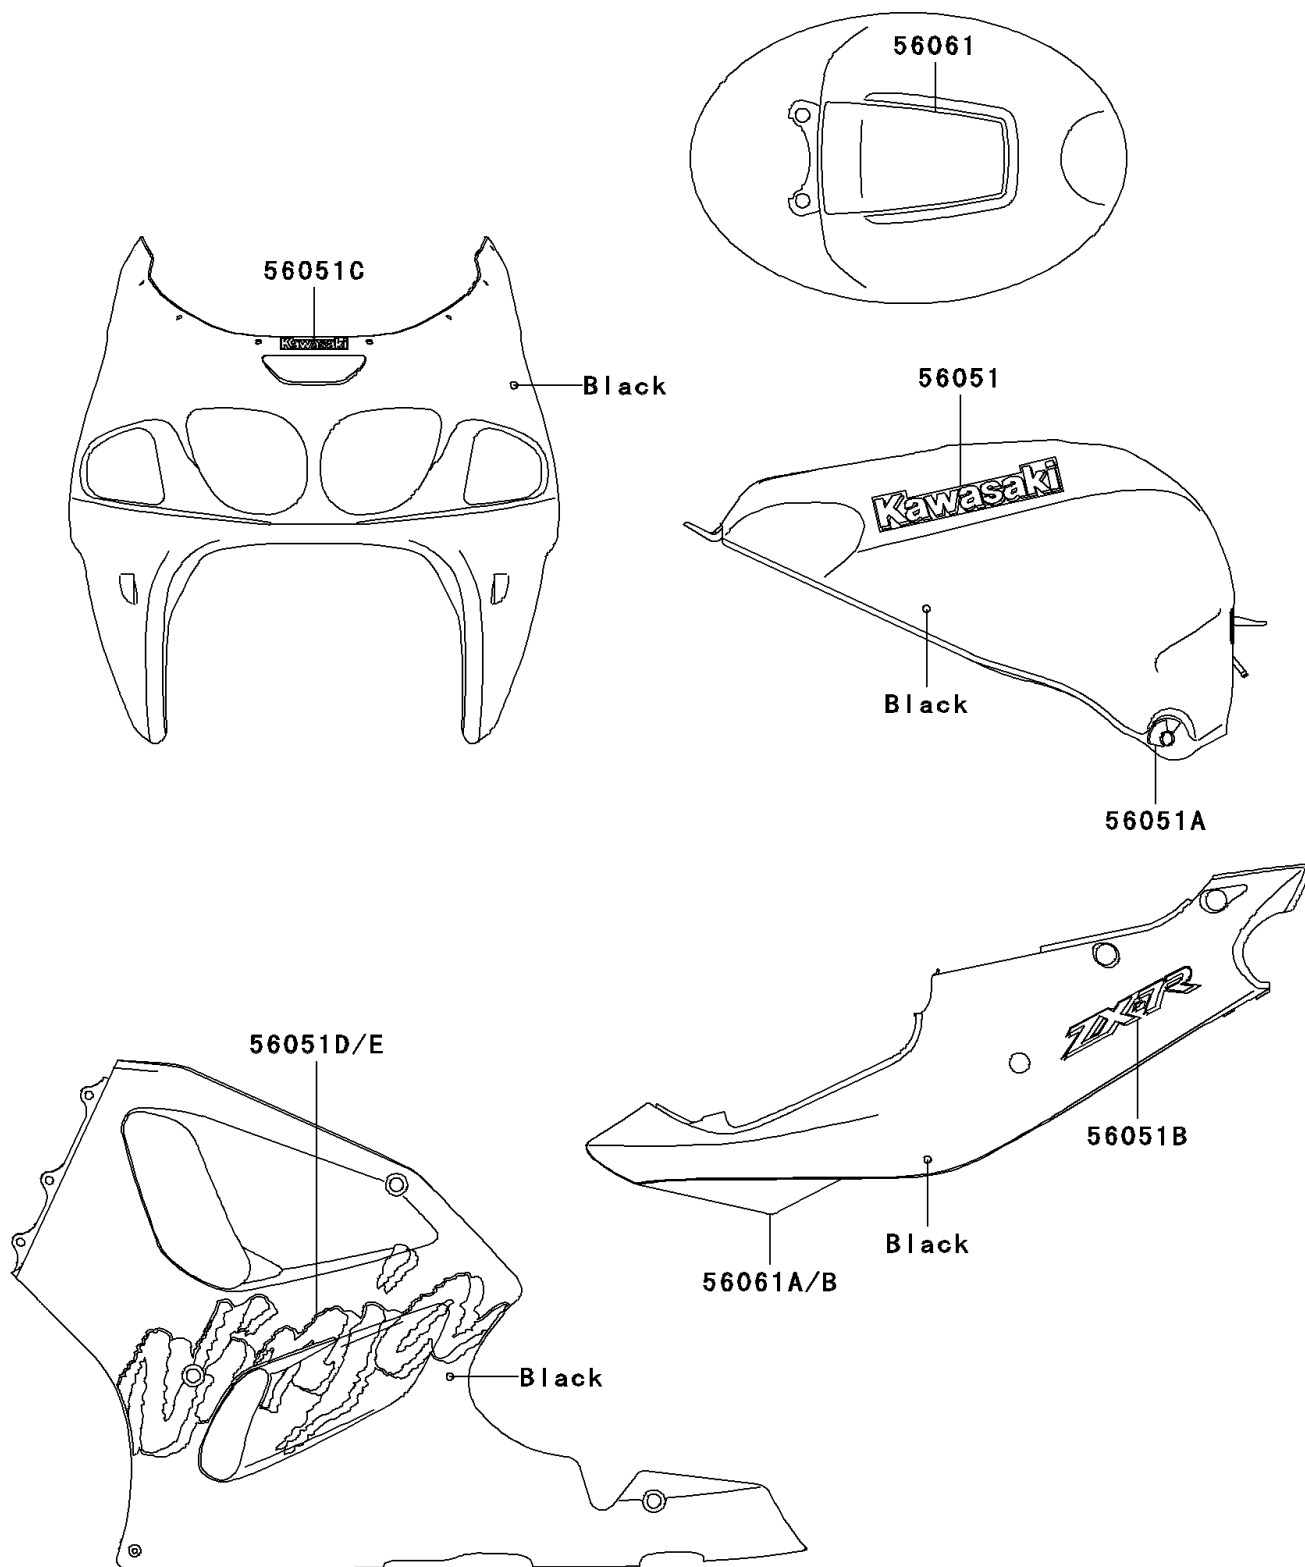

1998 Ninja® ZX™-7R PARTS DIAGRAM

Decals(Black)(ZX750-P3)

F2861E

1998 Ninja® ZX™-7R PARTS LIST

Decals(Black)(ZX750-P3)

ITEM NAME	PART NUMBER	QUANTITY
MARK,FUEL TANK,KAWASAKI (Ref # 56051)	56051-1694	1
MARK,FUEL TANK (Ref # 56051A)	56051-1695	1
MARK,SIDE COVER,ZX-7R (Ref # 56051B)	56051-1696	1
MARK,UPP COWLING,KAWASAKI (Ref # 56051C)	56051-1697	1
MARK,LWR COWLING,LH,NINJA (Ref # 56051D)	56051-1698	1
MARK,LWR COWLING,RH,NINJA (Ref # 56051E)	56051-1699	1
PATTERN,FUEL TANK (Ref # 56061)	56061-1664	1
PATTERN,SIDE COVER,LH (Ref # 56061A)	56061-1665	1
PATTERN,SIDE COVER,RH (Ref # 56061B)	56061-1666	1