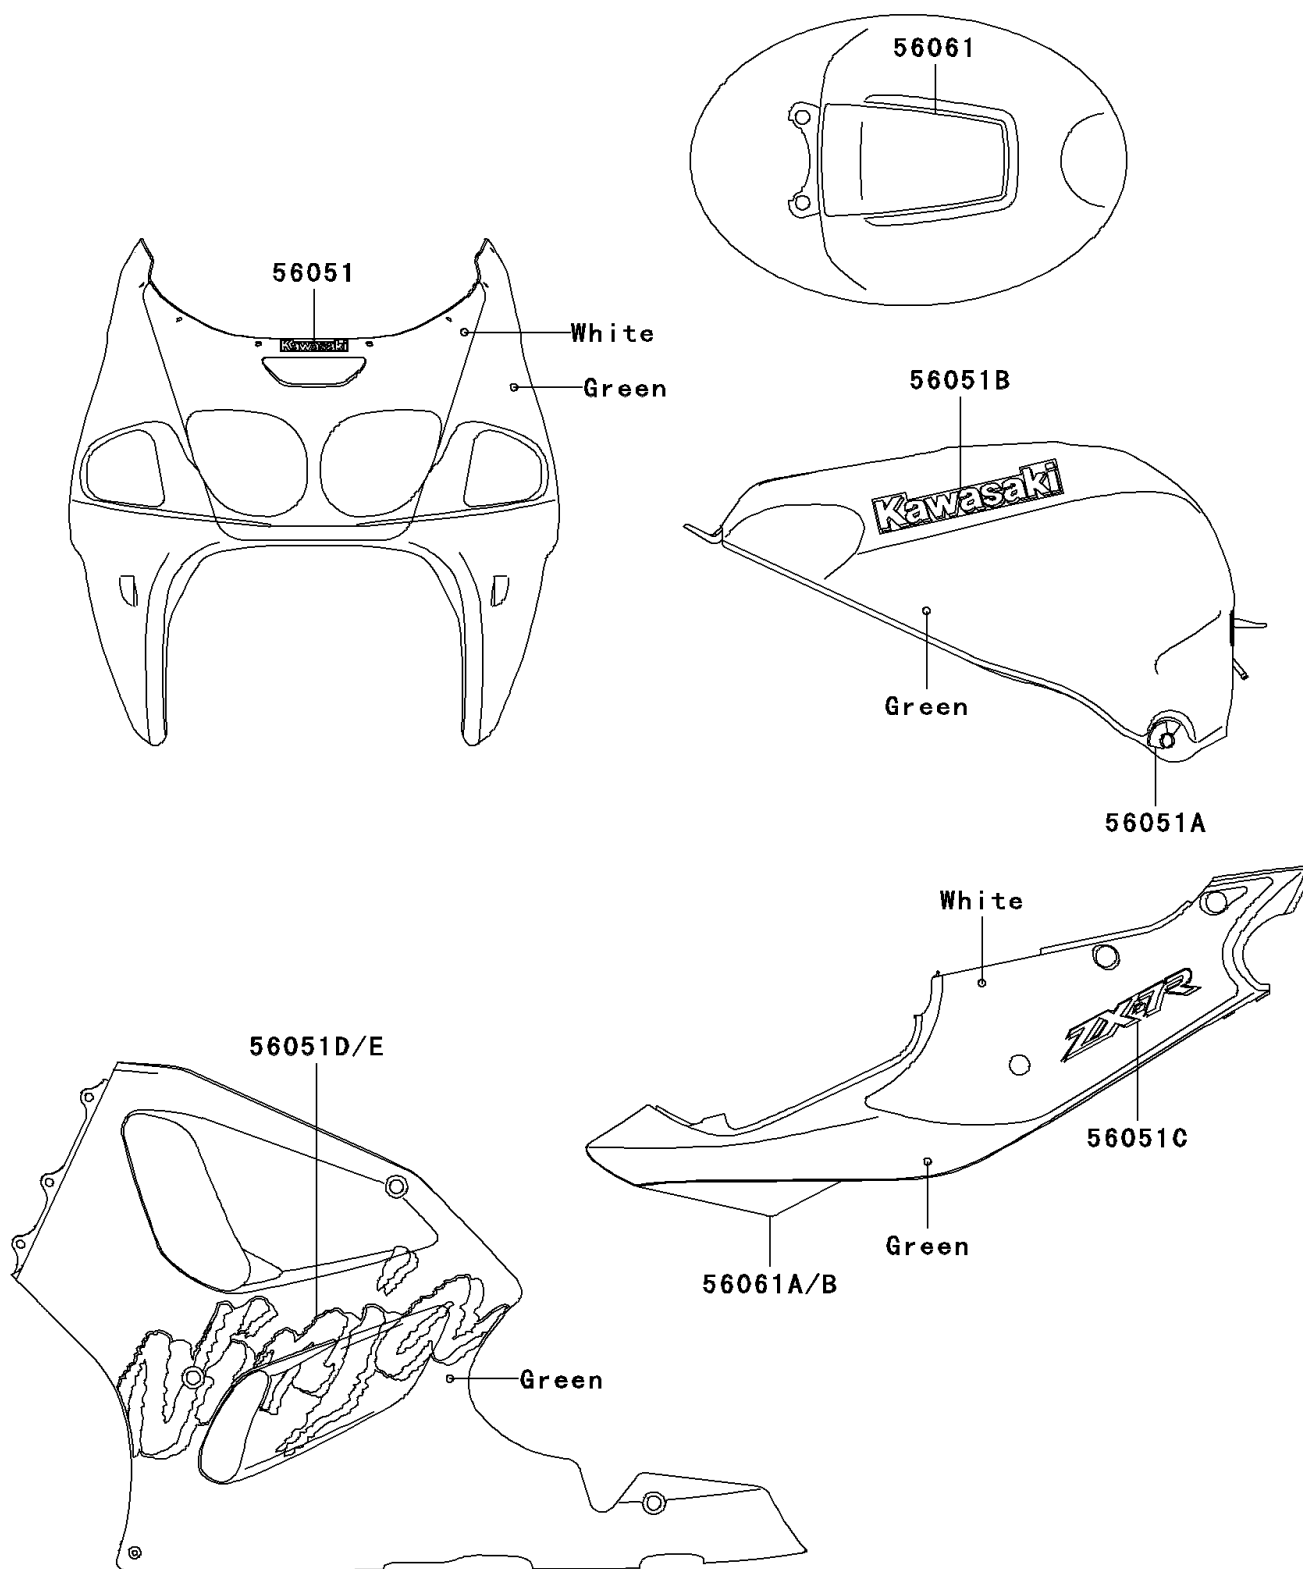

## 1998 Ninja® ZX™-7R PARTS DIAGRAM

Decals(Green)(ZX750-P3)

F2861D

## 1998 Ninja® ZX™-7R PARTS LIST

Decals(Green)(ZX750-P3)

ITEM NAME	PART NUMBER	QUANTITY
MARK,UPP COWLING,KAWASAKI (Ref # 56051)	56051-1409	1
MARK,FUEL TANK (Ref # 56051A)	56051-1419	1
MARK,FUEL TANK,KAWASAKI (Ref # 56051B)	56051-1649	1
MARK,SIDE COVER,ZX-7R (Ref # 56051C)	56051-1650	1
MARK,LWR COWLING,LH,NINJA (Ref # 56051D)	56051-1651	1
MARK,LWR COWLING,RH,NINJA (Ref # 56051E)	56051-1652	1
PATTERN,FUEL TANK (Ref # 56061)	56061-1664	1
PATTERN,SIDE COVER,LH (Ref # 56061A)	56061-1665	1
PATTERN,SIDE COVER,RH (Ref # 56061B)	56061-1666	1