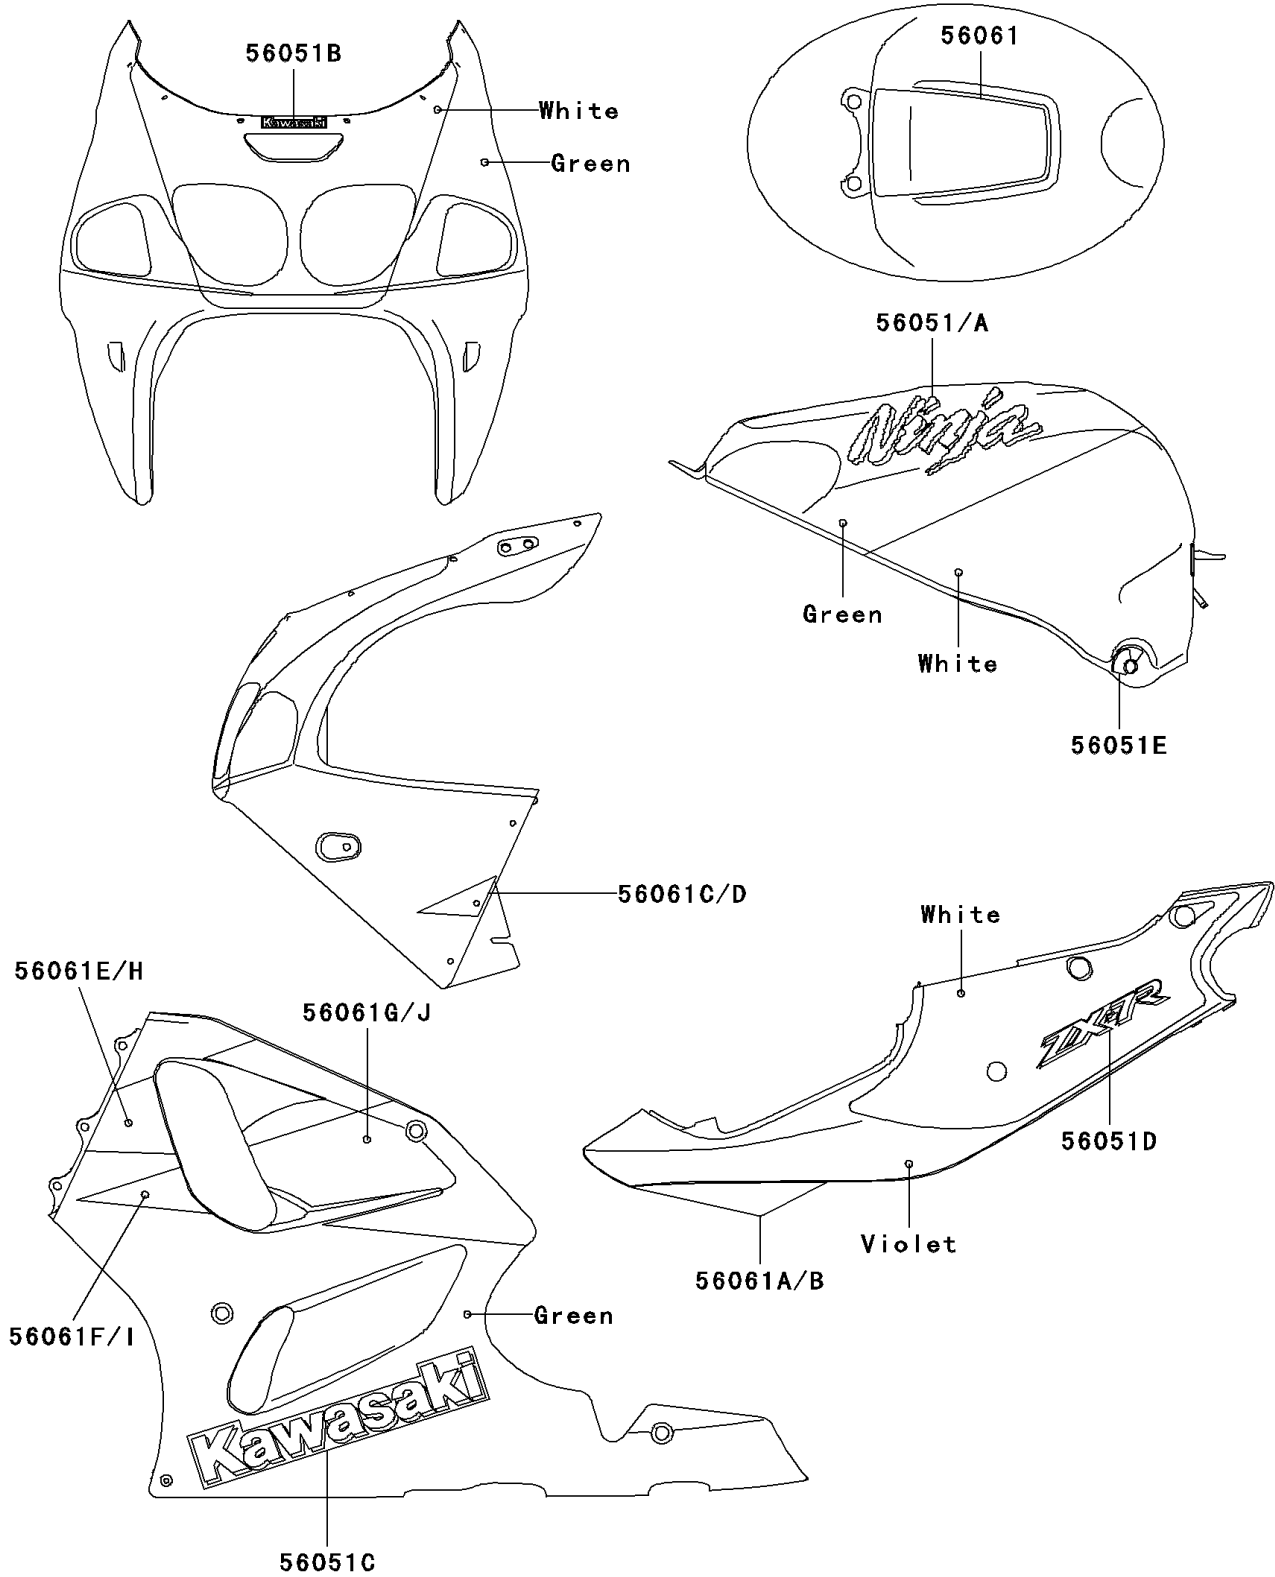

1997 Ninja® ZX™-7R PARTS DIAGRAM

Decals(Green/White)(ZX750-P2)

F2861C

1997 Ninja® ZX™ -7R PARTS LIST

Decals(Green/White)(ZX750-P2)

ITEM NAME	PART NUMBER	QUANTITY
MARK,FUEL TANK,LH,NINJA (Ref # 56051)	56051-1190	1
MARK,FUEL TANK,RH,NINJA (Ref # 56051A)	56051-1207	1
MARK,UPP COWLING,KAWASAKI (Ref # 56051B)	56051-1409	1
MARK,LWR COWLING,KAWASAKI (Ref # 56051C)	56051-1410	2
MARK,SIDE COVER,ZX-7R (Ref # 56051D)	56051-1411	2
MARK,FUEL TANK (Ref # 56051E)	56051-1575	1
PATTERN,FUEL TANK (Ref # 56061)	56061-1664	1
PATTERN,SIDE COVER,LH (Ref # 56061A)	56061-1665	1
PATTERN,SIDE COVER,RH (Ref # 56061B)	56061-1666	1
PATTERN,UPP COWLING,LH (Ref # 56061C)	56061-1816	1
PATTERN,UPP COWLING,RH (Ref # 56061D)	56061-1817	1
PATTERN,LWR COWLING,FR,UPP,LH (Ref # 56061E)	56061-1818	1
PATTERN,LWR COWLING,FR,LWR,LH (Ref # 56061F)	56061-1819	1
PATTERN,LWR COWLING,RR,LH (Ref # 56061G)	56061-1820	1
PATTERN,LWR COWLING,FR,UPP,RH (Ref # 56061H)	56061-1821	1
PATTERN,LWR COWLING,FR,LWR,RH (Ref # 56061I)	56061-1822	1
PATTERN,LWR COWLING,RR,RH (Ref # 56061J)	56061-1823	1