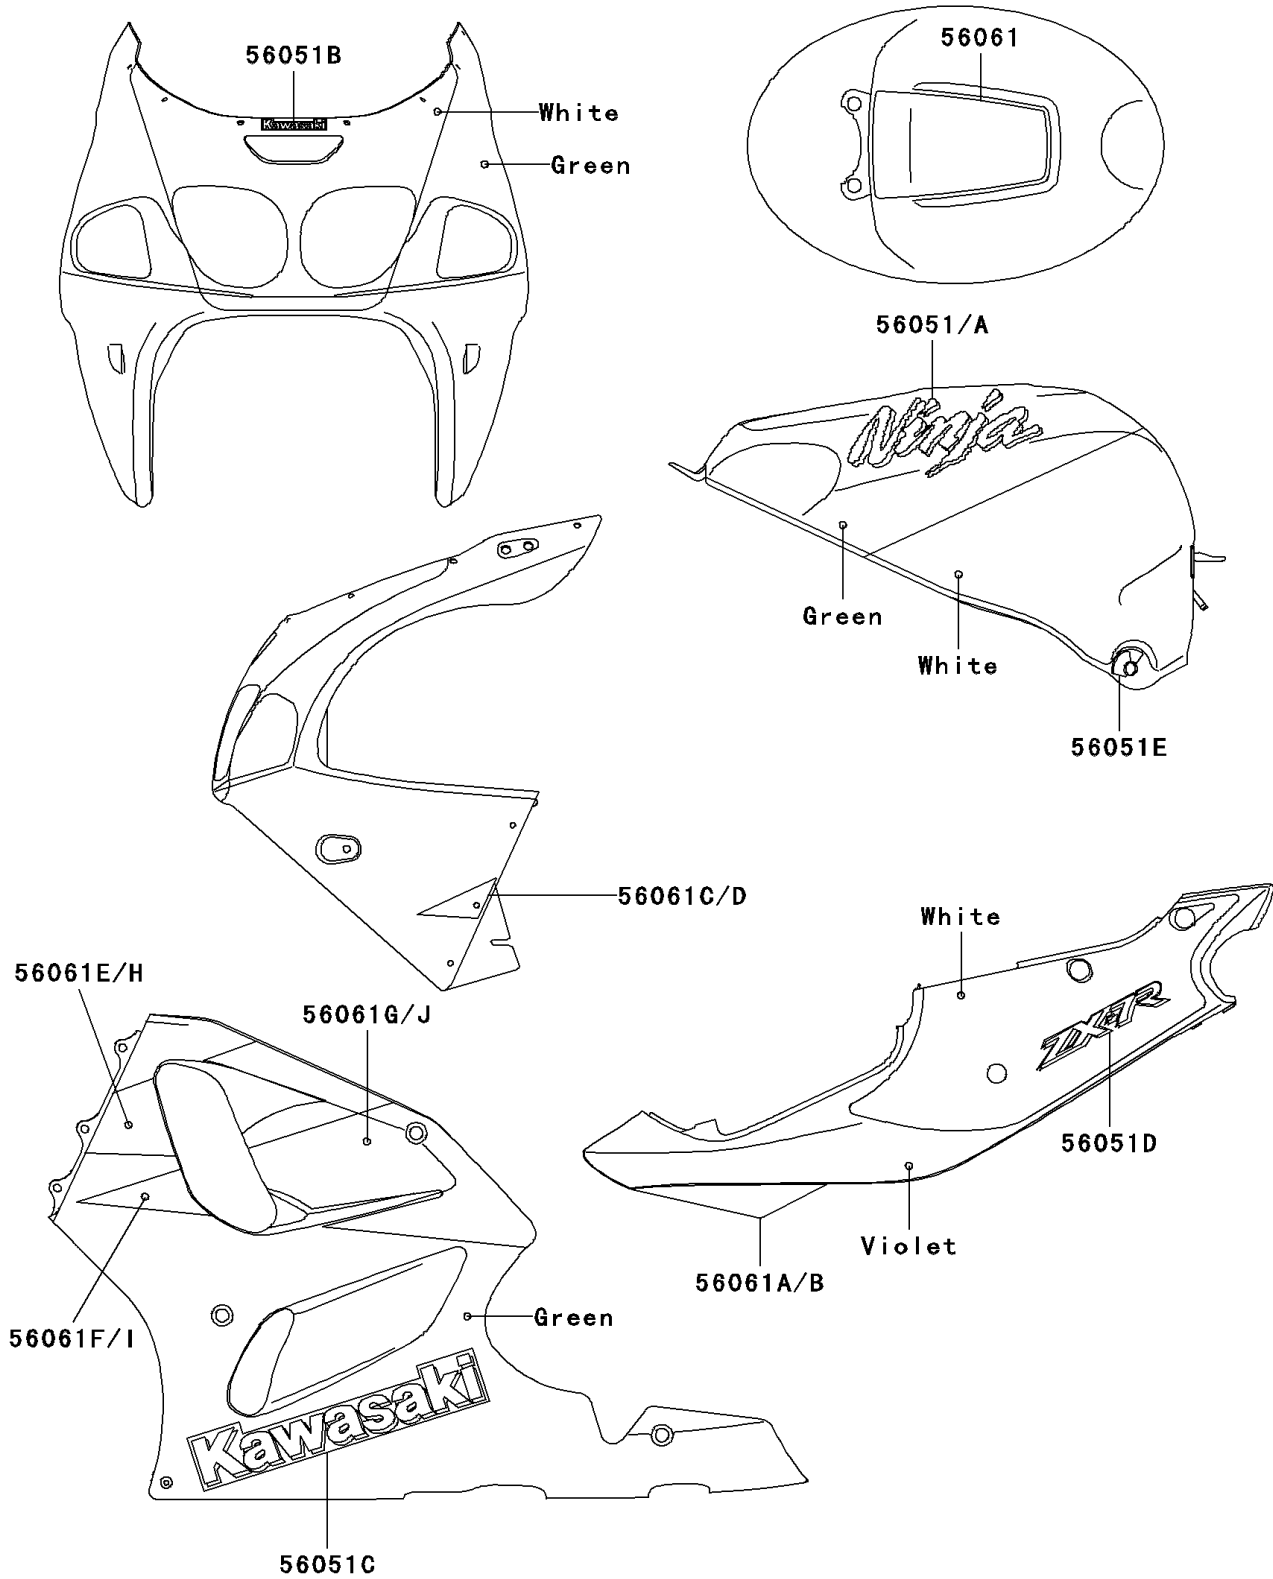

1997 Ninja® ZX™-7R PARTS DIAGRAM

Decals(Green/White)(ZX750-P2)

F2861C

1997 Ninja® ZX™-7R PARTS LIST

Decals(Green/White)(ZX750-P2)

ITEM NAME	PART NUMBER	QUANTITY
MARK,FUEL TANK,LH,NINJA (Ref # 56051)	56051-1190	1
MARK,FUEL TANK,RH,NINJA (Ref # 56051A)	56051-1207	1
MARK,UPP COWLING,KAWASAKI (Ref # 56051B)	56051-1409	1
MARK,LWR COWLING,KAWASAKI (Ref # 56051C)	56051-1410	1
MARK,SIDE COVER,ZX-7R (Ref # 56051D)	56051-1411	1
MARK,FUEL TANK (Ref # 56051E)	56051-1575	1
PATTERN,FUEL TANK (Ref # 56061)	56061-1664	1
PATTERN,SIDE COVER,LH (Ref # 56061A)	56061-1665	1
PATTERN,SIDE COVER,RH (Ref # 56061B)	56061-1666	1
PATTERN,UPP COWLING,LH (Ref # 56061C)	56061-1816	1
PATTERN,UPP COWLING,RH (Ref # 56061D)	56061-1817	1
PATTERN,LWR COWLING,FR,UPP,LH (Ref # 56061E)	56061-1818	1
PATTERN,LWR COWLING,FR,LWR,LH (Ref # 56061F)	56061-1819	1
PATTERN,LWR COWLING,RR,LH (Ref # 56061G)	56061-1820	1
PATTERN,LWR COWLING,FR,UPP,RH (Ref # 56061H)	56061-1821	1
PATTERN,LWR COWLING,FR,LWR,RH (Ref # 56061I)	56061-1822	1
PATTERN,LWR COWLING,RR,RH (Ref # 56061J)	56061-1823	1