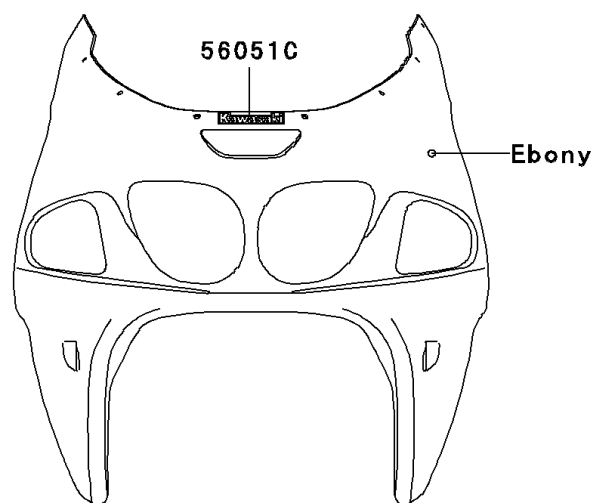

## 1997 Ninja® ZX™-7R PARTS DIAGRAM

Decals(Ebony)(ZX750-P2)

F2861B

## 1997 Ninja® ZX™-7R PARTS LIST

Decals(Ebony)(ZX750-P2)

ITEM NAME	PART NUMBER	QUANTITY
MARK,FUEL TANK,NINJA (Ref # 56051)	56051-1530	1
MARK,FUEL TANK (Ref # 56051A)	56051-1531	1
MARK,SIDE COVER,ZX-7R (Ref # 56051B)	56051-1532	1
MARK,UPP COWLING,KAWASAKI (Ref # 56051C)	56051-1533	1
MARK,LWR COWLING,KAWASAKI (Ref # 56051D)	56051-1534	1
PATTERN,SIDE COVER,LH (Ref # 56061)	56061-1665	1
PATTERN,SIDE COVER,RH (Ref # 56061A)	56061-1666	1