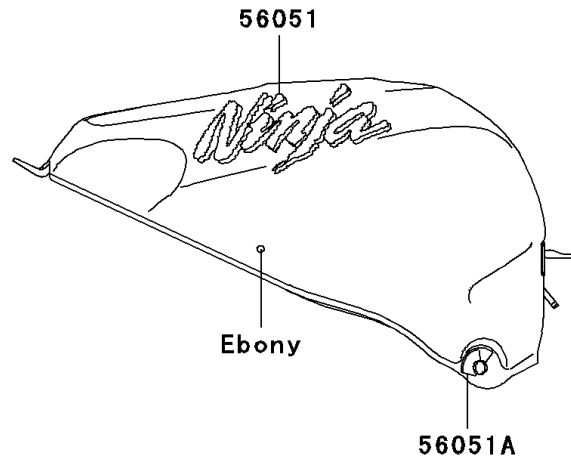

# 1997 Ninja® ZX™-7R PARTS DIAGRAM

Decals(Ebony)(ZX750-P2)

F2861B

## 1997 Ninja® ZX™-7R PARTS LIST

Decals(Ebony)(ZX750-P2)

ITEM NAME	PART NUMBER	QUANTITY
MARK,FUEL TANK,NINJA (Ref # 56051)	56051-1530	2
MARK,FUEL TANK (Ref # 56051A)	56051-1531	1
MARK,SIDE COVER,ZX-7R (Ref # 56051B)	56051-1532	2
MARK,UPP COWLING,KAWASAKI (Ref # 56051C)	56051-1533	1
MARK,LWR COWLING,KAWASAKI (Ref # 56051D)	56051-1534	2
PATTERN,SIDE COVER,LH (Ref # 56061)	56061-1665	1
PATTERN,SIDE COVER,RH (Ref # 56061A)	56061-1666	1