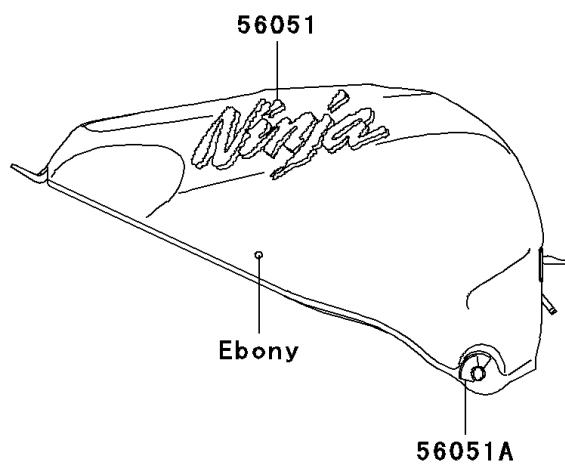

## 1997 Ninja® ZX™-7R PARTS DIAGRAM

Decals(Ebony)(ZX750-P2)

F2861B

## 1997 Ninja® ZX™-7R PARTS LIST

Decals(Ebony)(ZX750-P2)

ITEM NAME	PART NUMBER	QUANTITY
MARK,FUEL TANK,NINJA (Ref # 56051)	56051-1530	1
MARK,FUEL TANK (Ref # 56051A)	56051-1531	1
MARK,SIDE COVER,ZX-7R (Ref # 56051B)	56051-1532	1
MARK,UPP COWLING,KAWASAKI (Ref # 56051C)	56051-1533	1
MARK,LWR COWLING,KAWASAKI (Ref # 56051D)	56051-1534	1
PATTERN,SIDE COVER,LH (Ref # 56061)	56061-1665	1
PATTERN,SIDE COVER,RH (Ref # 56061A)	56061-1666	1