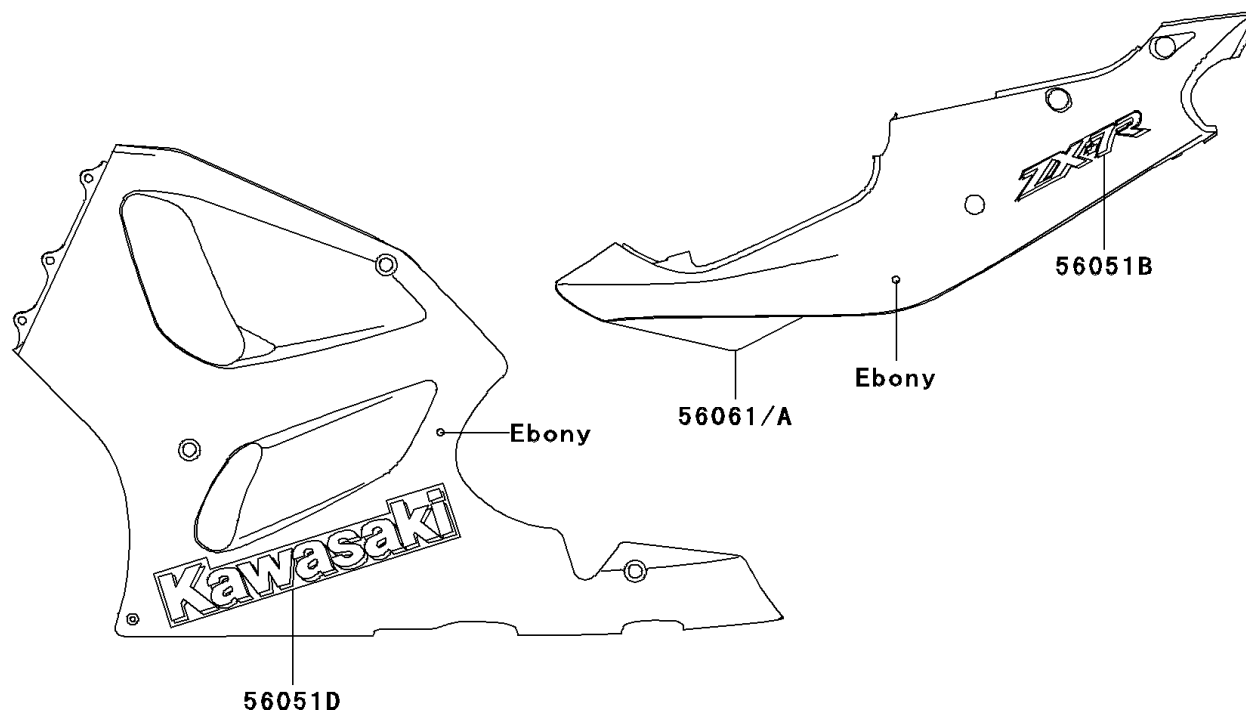

## 1997 Ninja® ZX™-7R PARTS DIAGRAM

Decals(Ebony)(ZX750-P2)

F2861B

## 1997 Ninja® ZX™-7R PARTS LIST

Decals(Ebony)(ZX750-P2)

ITEM NAME	PART NUMBER	QUANTITY
MARK,FUEL TANK,NINJA (Ref # 56051)	56051-1530	1
MARK,FUEL TANK (Ref # 56051A)	56051-1531	1
MARK,SIDE COVER,ZX-7R (Ref # 56051B)	56051-1532	1
MARK,UPP COWLING,KAWASAKI (Ref # 56051C)	56051-1533	1
MARK,LWR COWLING,KAWASAKI (Ref # 56051D)	56051-1534	1
PATTERN,SIDE COVER,LH (Ref # 56061)	56061-1665	1
PATTERN,SIDE COVER,RH (Ref # 56061A)	56061-1666	1