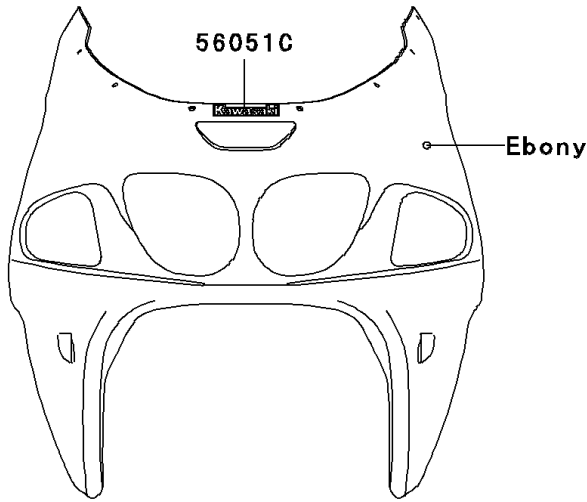

# 1997 Ninja® ZX™-7R PARTS DIAGRAM

Decals(Ebony)(ZX750-P2)

F2861B

## 1997 Ninja® ZX™-7R PARTS LIST

Decals(Ebony)(ZX750-P2)

ITEM NAME	PART NUMBER	QUANTITY
MARK,FUEL TANK,NINJA (Ref # 56051)	56051-1530	2
MARK,FUEL TANK (Ref # 56051A)	56051-1531	1
MARK,SIDE COVER,ZX-7R (Ref # 56051B)	56051-1532	2
MARK,UPP COWLING,KAWASAKI (Ref # 56051C)	56051-1533	1
MARK,LWR COWLING,KAWASAKI (Ref # 56051D)	56051-1534	2
PATTERN,SIDE COVER,LH (Ref # 56061)	56061-1665	1
PATTERN,SIDE COVER,RH (Ref # 56061A)	56061-1666	1