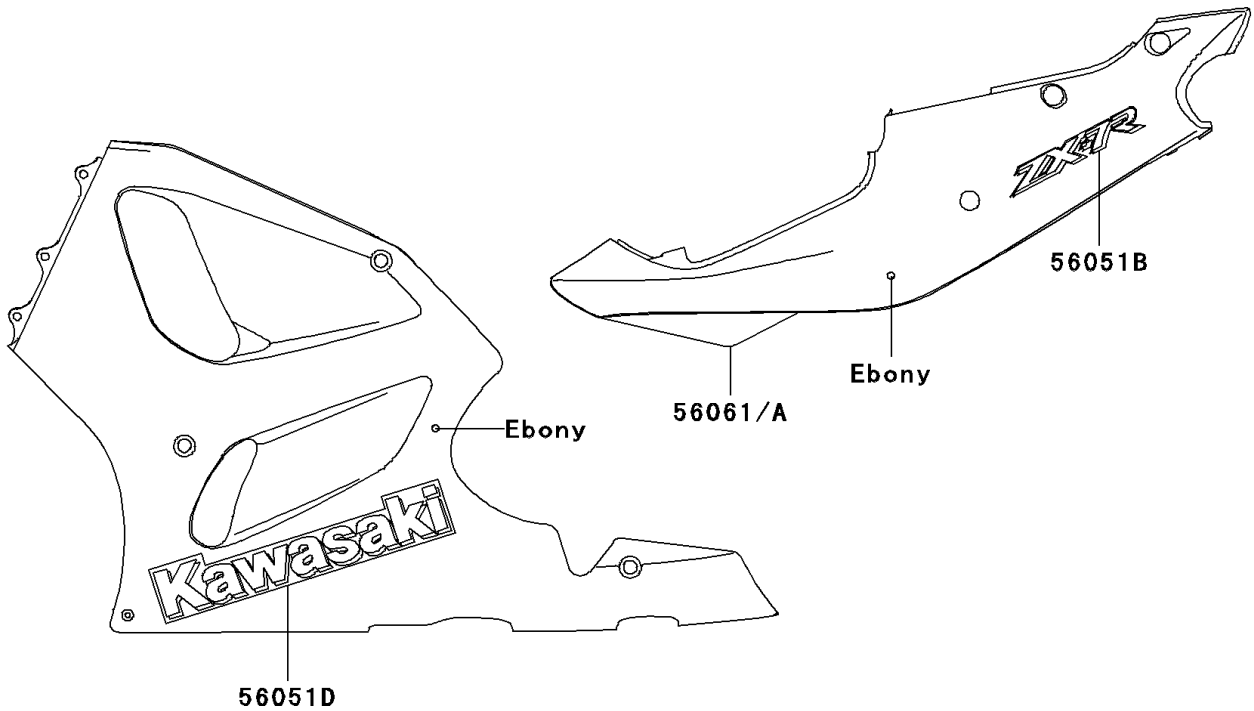

# 1997 Ninja® ZX™-7R PARTS DIAGRAM

Decals(Ebony)(ZX750-P2)

F2861B

## 1997 Ninja® ZX™-7R PARTS LIST

Decals(Ebony)(ZX750-P2)

ITEM NAME	PART NUMBER	QUANTITY
MARK,FUEL TANK,NINJA (Ref # 56051)	56051-1530	2
MARK,FUEL TANK (Ref # 56051A)	56051-1531	1
MARK,SIDE COVER,ZX-7R (Ref # 56051B)	56051-1532	2
MARK,UPP COWLING,KAWASAKI (Ref # 56051C)	56051-1533	1
MARK,LWR COWLING,KAWASAKI (Ref # 56051D)	56051-1534	2
PATTERN,SIDE COVER,LH (Ref # 56061)	56061-1665	1
PATTERN,SIDE COVER,RH (Ref # 56061A)	56061-1666	1